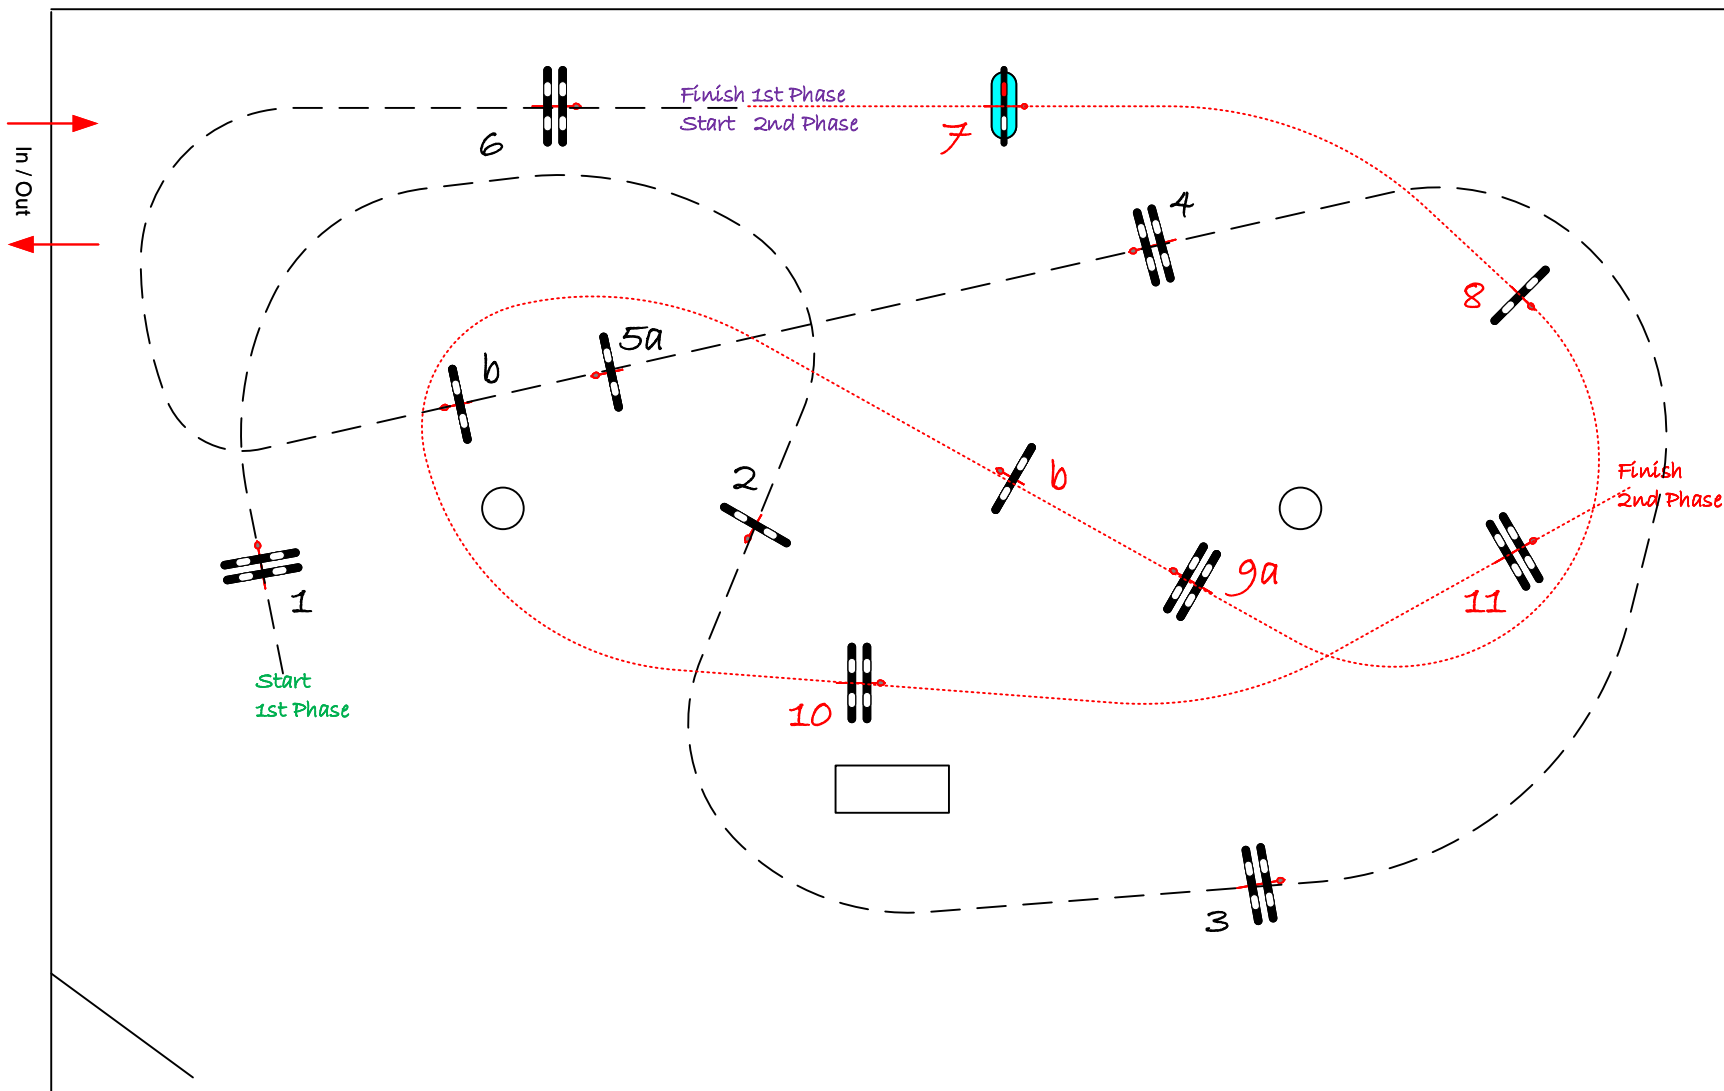

# STEPHEX ARENA

GOLD

Class No.: 1

GOLD 1.10

Competition in two Phases Special

donderdag 18 juni 2020

COURSE DESIGNER  
VERBOVEN LUC  
0476.46.40.70

Table: A  
National RG:  
FEI RG / Art. 274.2.5  
Height: 1.10 m

Speed: 350 m/min

Length: 290 m

Time allowed: 50 sec

Time limit: 100 sec

1st Phase: 1 --- 6

Efforts: 7

Penalty sec

Closed combination:

2nd Phase:

~~7~~ --- 11

Length: 210 m

Time allowed: 36 sec

Time limit: 72 sec

JURY