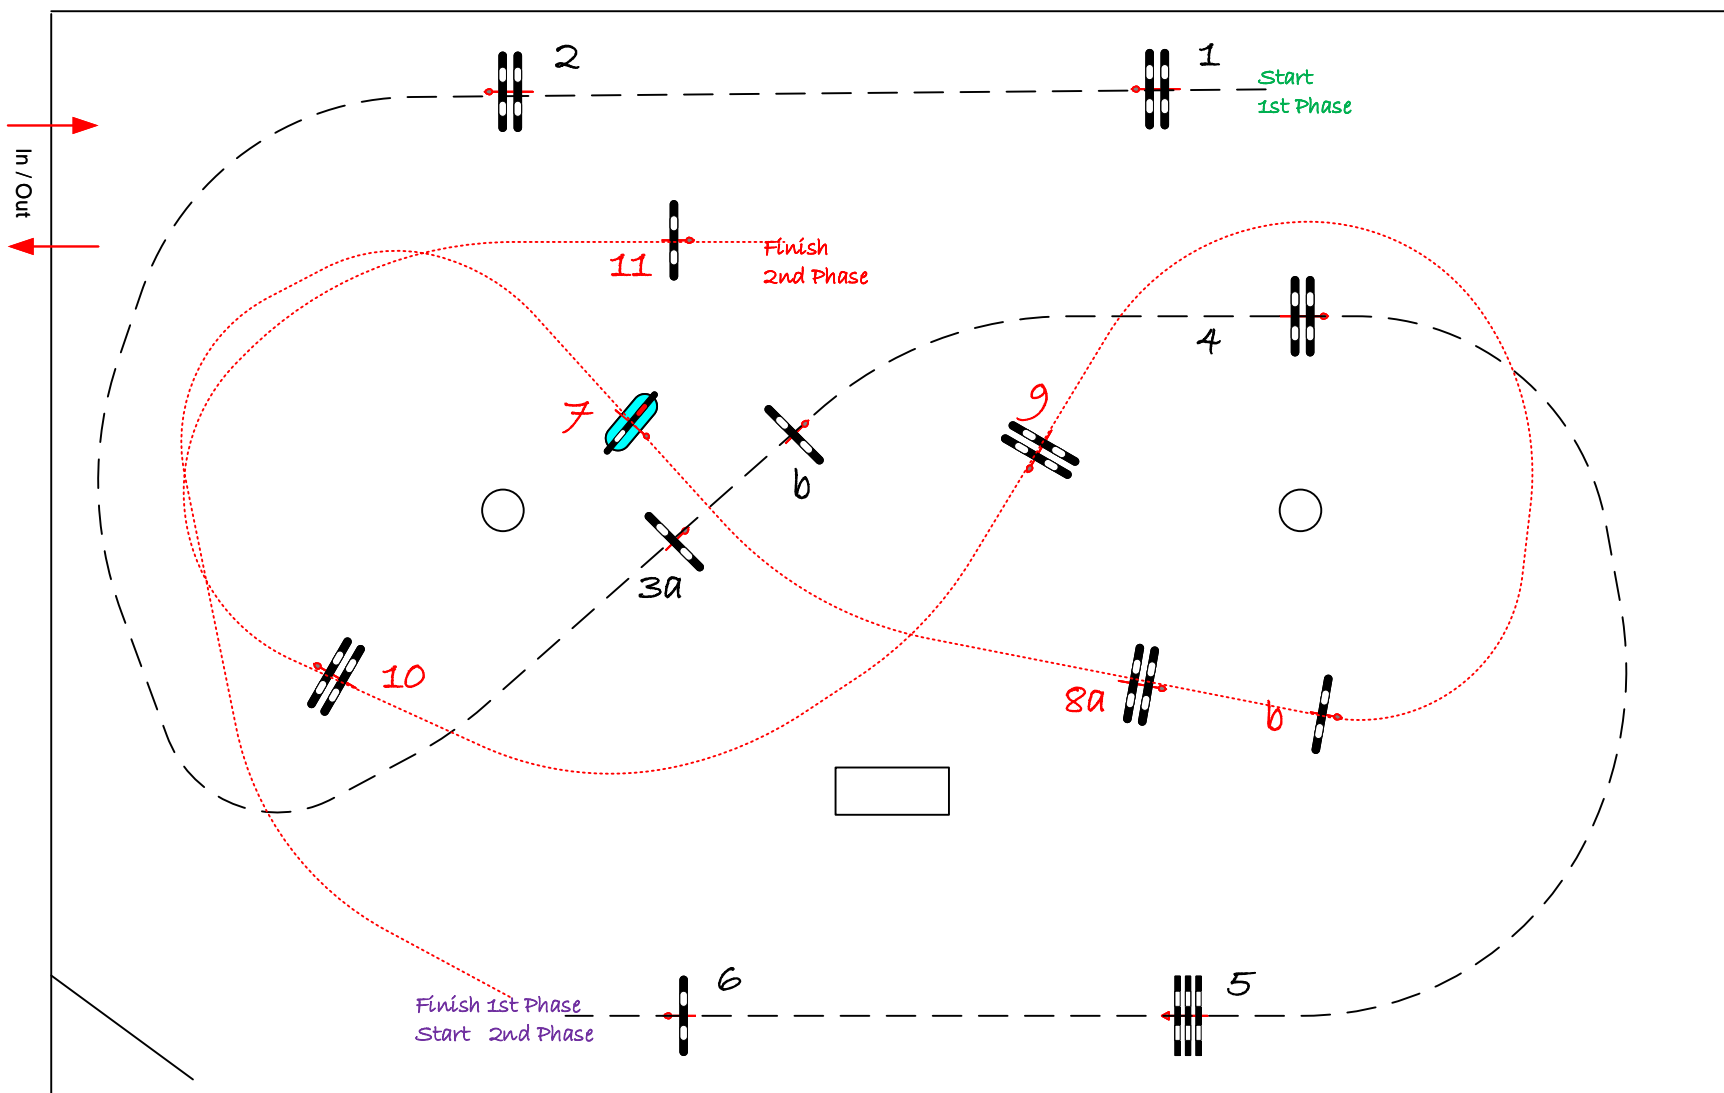

## GOLD

Class No.: 5

GOLD 1.20

Competition in two Phases Special

vrijdag 19 juni 2020

COURSE DESIGNER  
VERBOVEN LUC  
0476.46.40.70

Table: A  
National RG:  
FEI RG / Art. 274.2.5  
Height: 1,20 m

Speed: 350 m/min

Length: 260 m

Time allowed: 45 sec

Time limit: 90 sec

1st Phase: 1 --- 6

Efforts: 7

Penalty sec  
Closed combination:

2nd Phase:

~~7~~ --- 11

Length: 260 m

Time allowed: 45 sec

Time limit: 90 sec

JURY