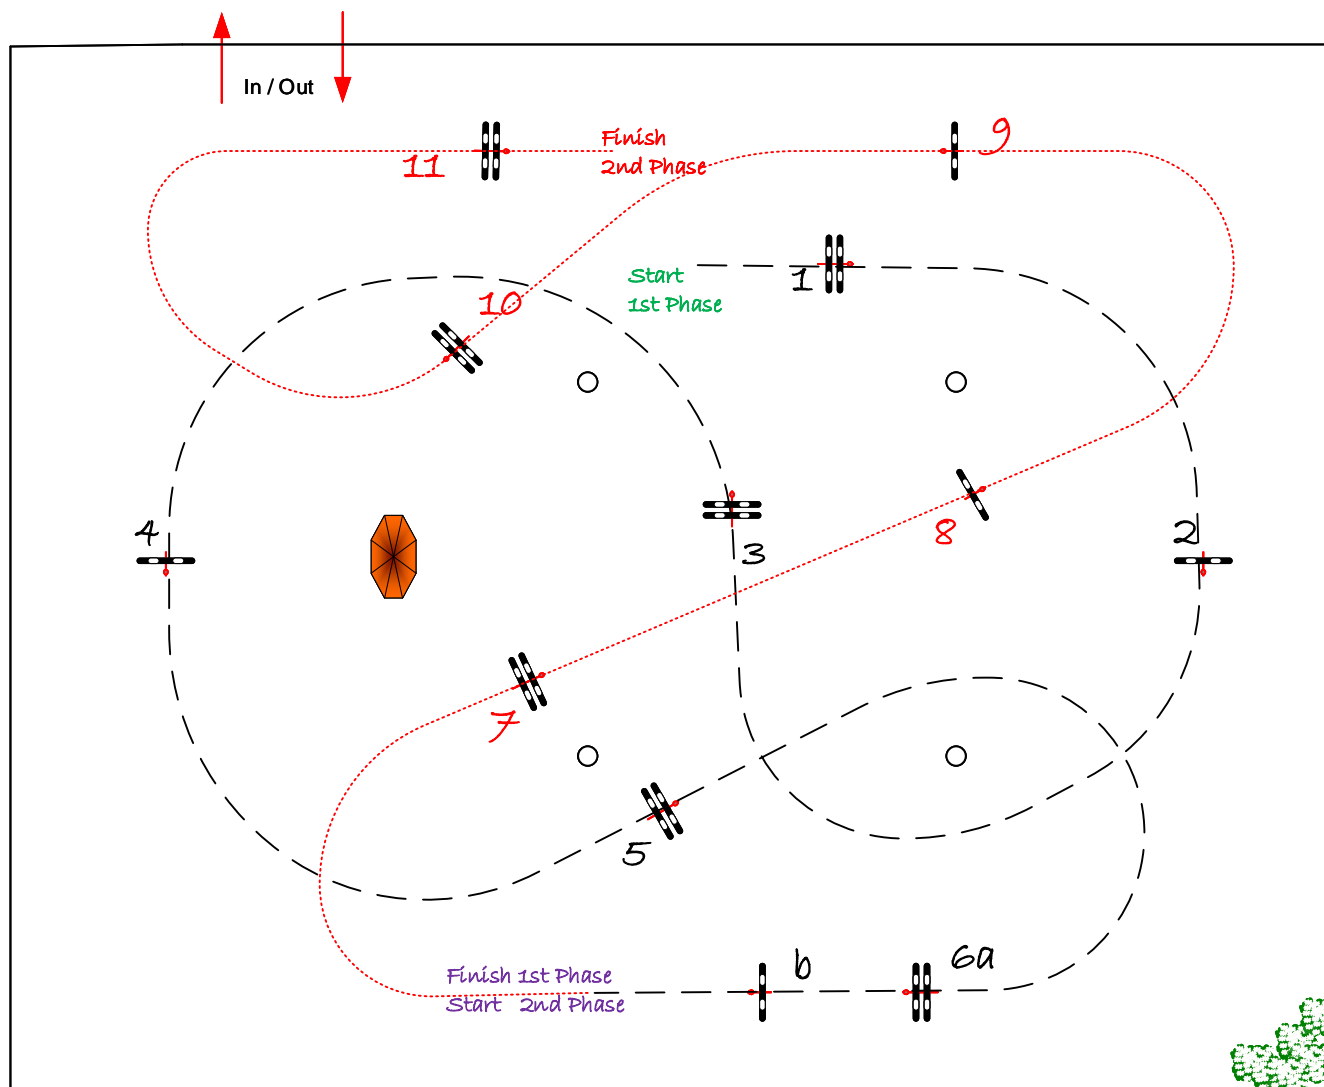

## BRONZE

Class No.: 19

BRONZE 1.00

Competition in two Phases  
Special

Zondag 21 juni 2020

Table: A  
National RG:  
FEI RG / Art. 274.25  
Height: 1,00 m

Speed: 325 m/min

Length: 300 m  
Time allowed: 56 sec  
Time limit: 112 sec

1st Phase 1 -- 6  
Efforts: 7  
Penalty sec  
Closed combination:

2nd Phase:  
~~7~~ -- 11  
Length: 250 m  
Time allowed: 47 sec  
Time limit: 94 sec

jury