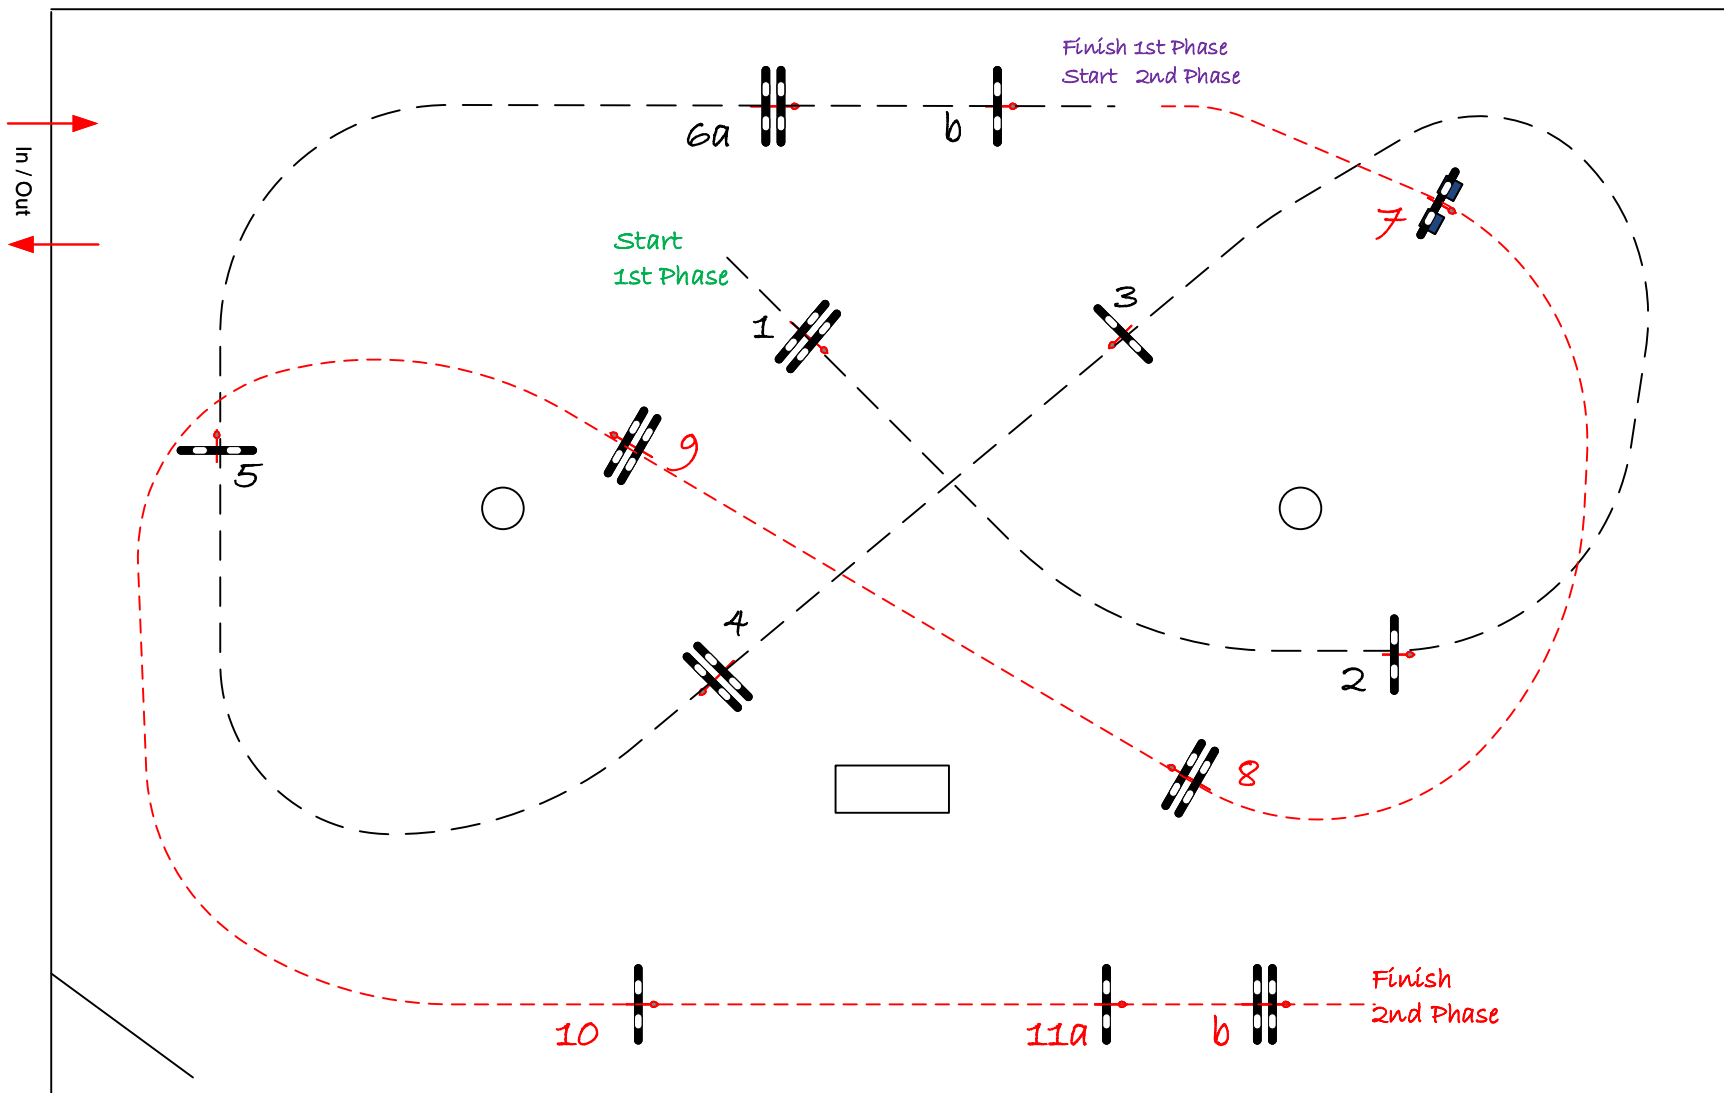

## SILVER

Class No.: 1

SILVER 1.10

Competition in two Phases Special

donderdag 6 augustus 2020

COURSE DESIGNER  
VERBOVEN LUC  
0476.46.40.70

Table: A  
National RG:  
FEI RG / Art. 274.2.5  
Height: 1.15 m

Speed: 350 m/min

Length: 250 m

Time allowed: 43 sec

Time limit: 86 sec

Obstacles: 1 --- 6

Efforts: 7

Penalty sec

Closed combination:

2nd Phase:

~~7~~ --- 11

Length: 220 m

Time allowed: 38 sec

Time limit: 76 sec

JURY