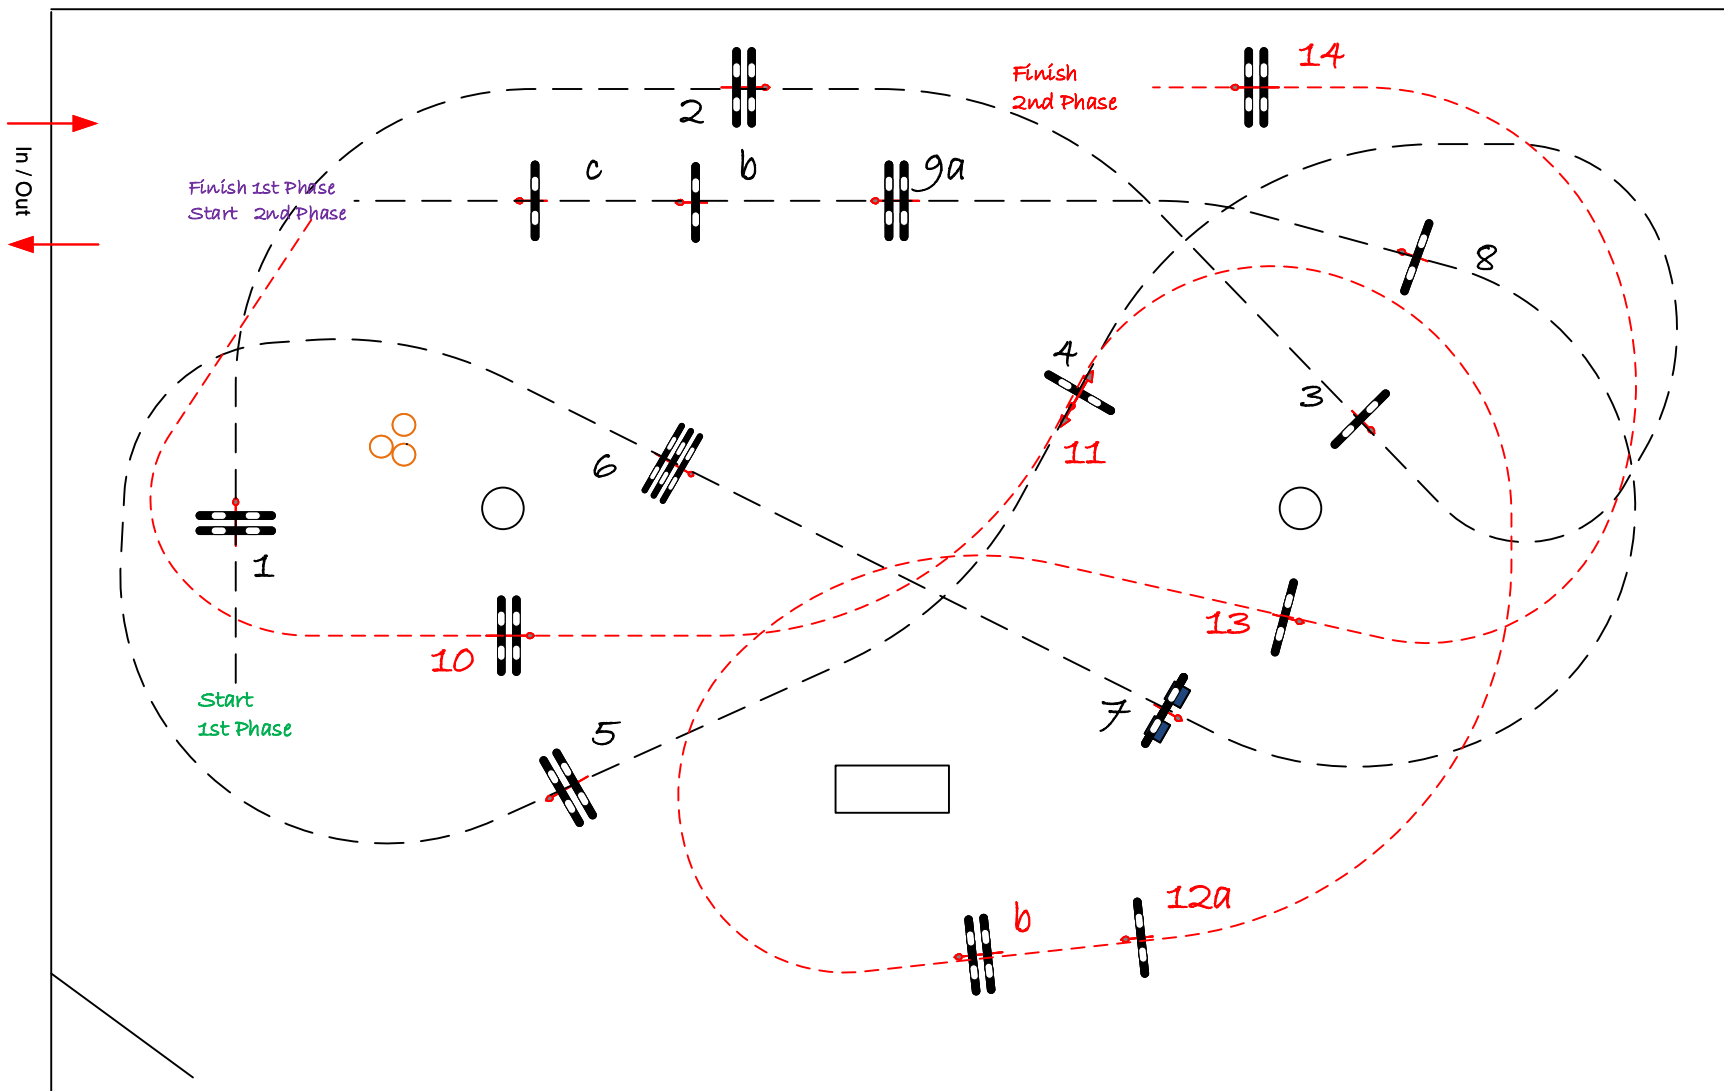

STEPHEX ARENA

STX CYCLUS

Class No.: 13

ZESJARIGE PAARDEN

Competition in two Phases

vrijdag 7 augustus 2020

COURSE DESIGNER
VERBOVEN LUC
0476.46.40.70

Table: A
National RG:
FEI RG / Art. 274.1.5.3
Height: 1,25 m

Speed: 350 m/min

Length: 395 m

Time allowed: 68 sec

Time limit: 136 sec

1 st Phase: 9

Efforts: 11

Penalty sec
Closed combination:

2nd Phase:

10 --- 14

Length: 280 m

Time allowed: 48 sec

Time limit: 96 sec

JURY