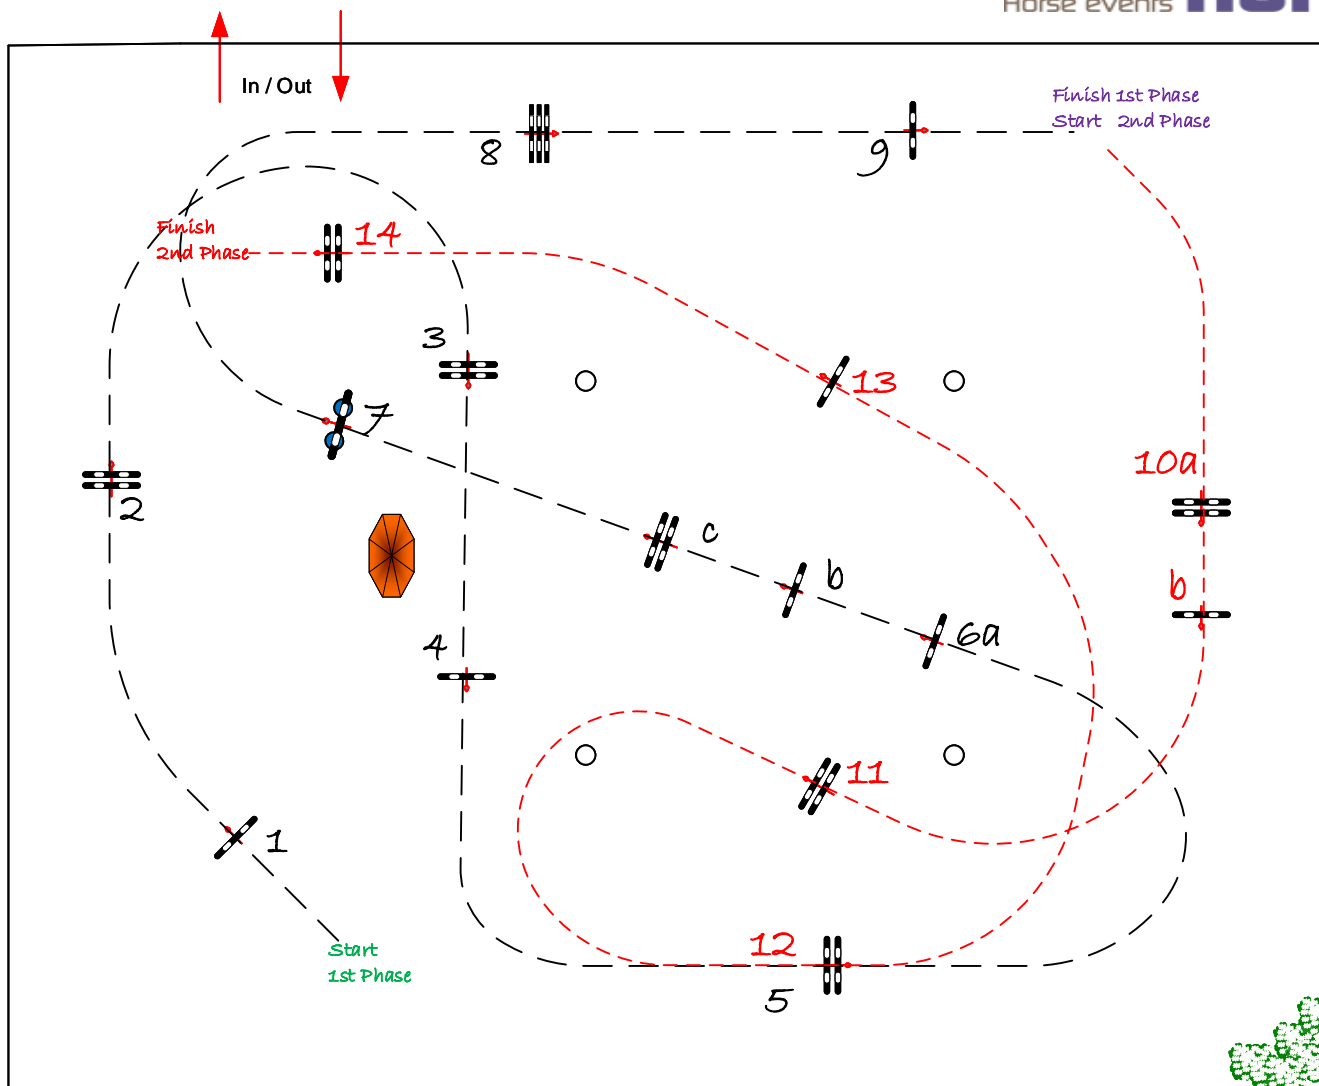

Efforts: 11

Penalty sec

Closed combination:

2nd Phase:

10 --- 14

Length: 240 m

Time allowed: 42 sec

Time limit: 84 sec