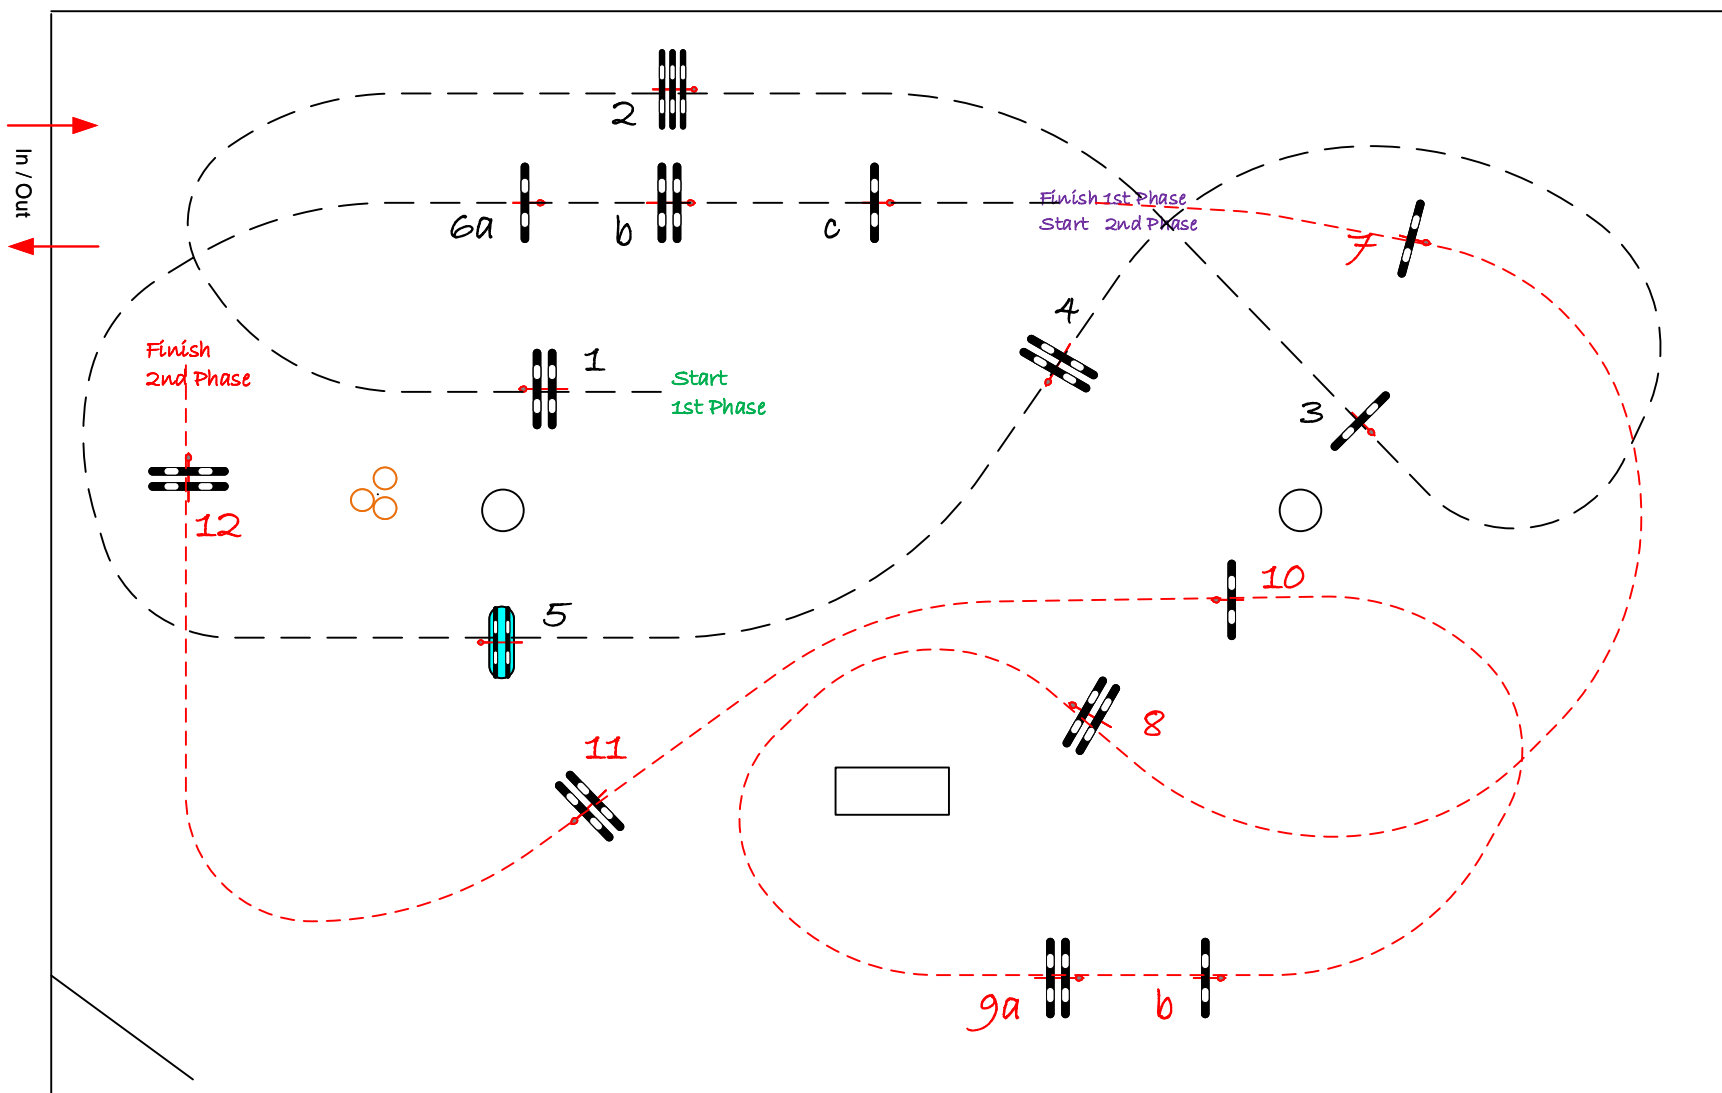

STEPHEX ARENA

GOLD

Class No.: 19

GOLD 1.45

Competition in two Phases Special

zondag 9 augustus 2020

COURSE DESIGNER
VERBOVEN LUC

0476.46.40.70

Table: A
National RG:
FEI RG / Art. 274.2.5
Height: 1.45 m

Speed: 375 m/min

Length: 300 m

Time allowed: 48 sec

Time limit: 96 sec

1st Phase: 6

Efforts: 8

Penalty sec

Closed combination:

2nd Phase:

~~7~~ - 12

Length: 270 m

Time allowed: 44 sec

Time limit: 88 sec

JURY