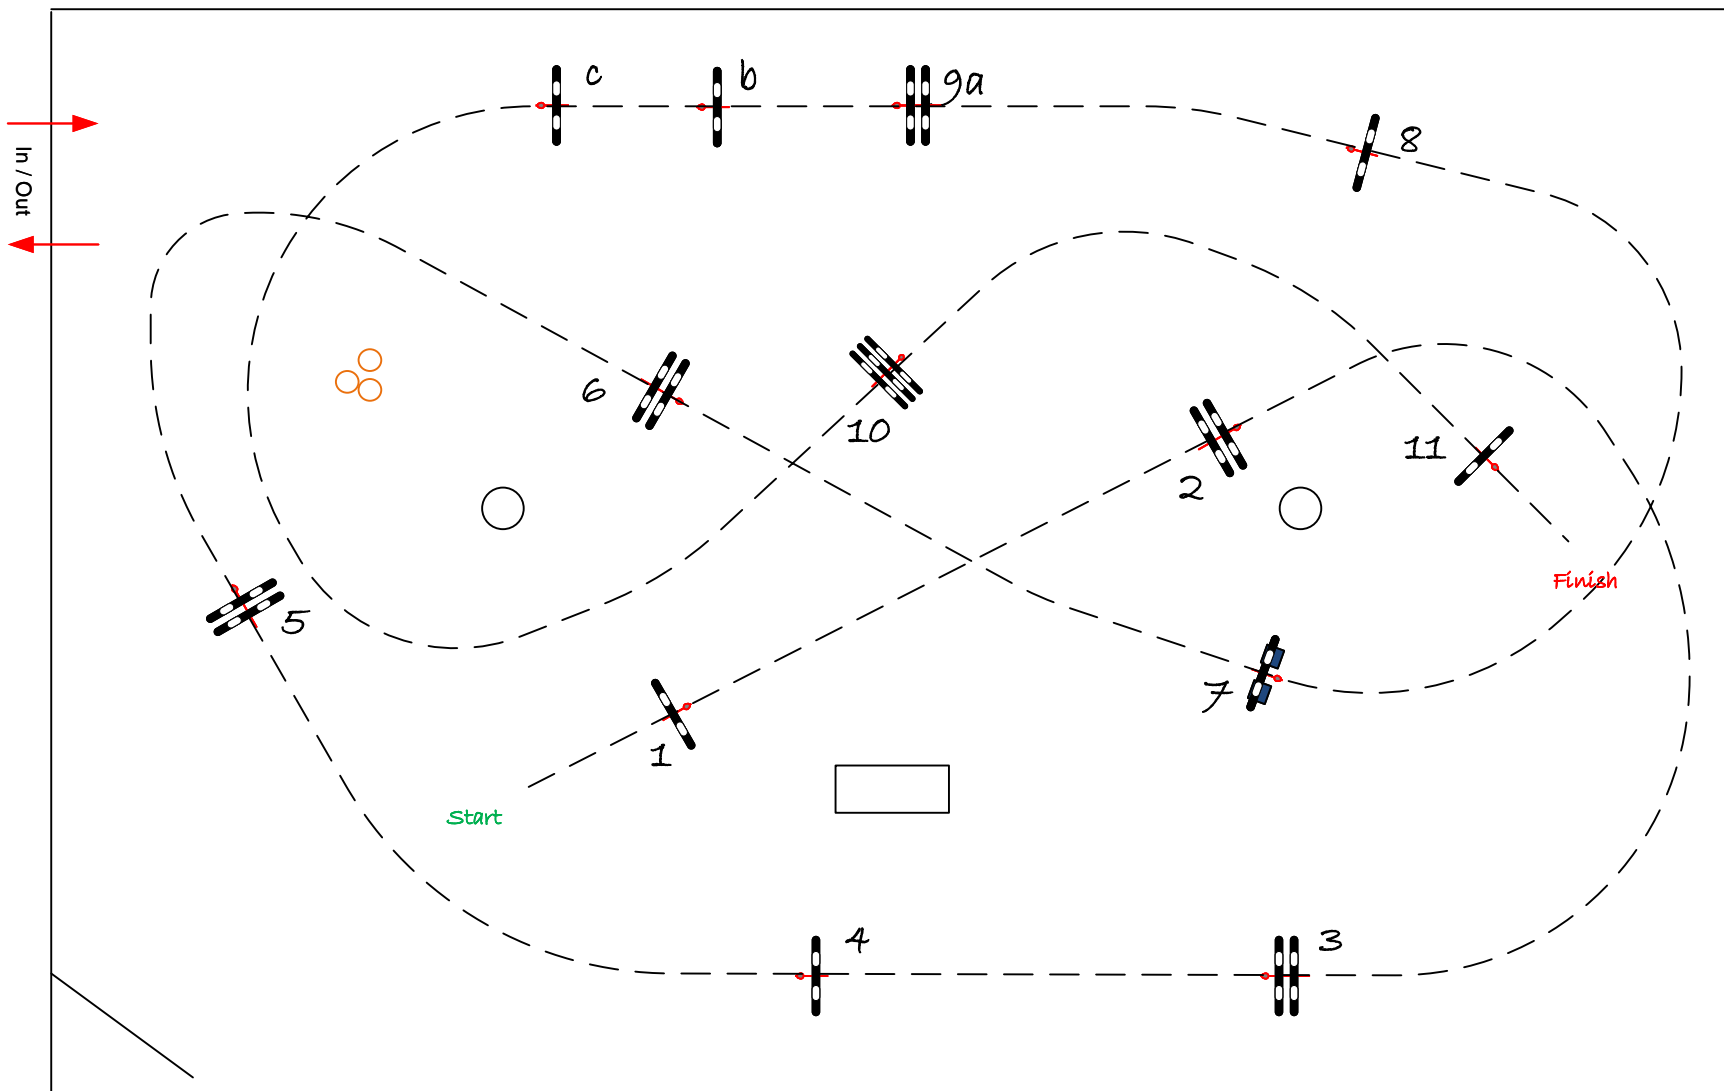

## STX CYCLUS

Class No.: 7

VIERJARIGE PAARDEN

Clear round

vrijdag 7 augustus 2020

COURSE DESIGNER  
VERBOVEN LUC

0476.46.40.70

Table: A  
National RG:  
FEI RG / Art. 238.1.1  
Height: 1.00 m

Speed: 325 m/min

Length: 480 m

Time allowed: 89 sec

Time limit: 178 sec

Obstacles: 11

Efforts: 13

Penalty sec

Closed combination: