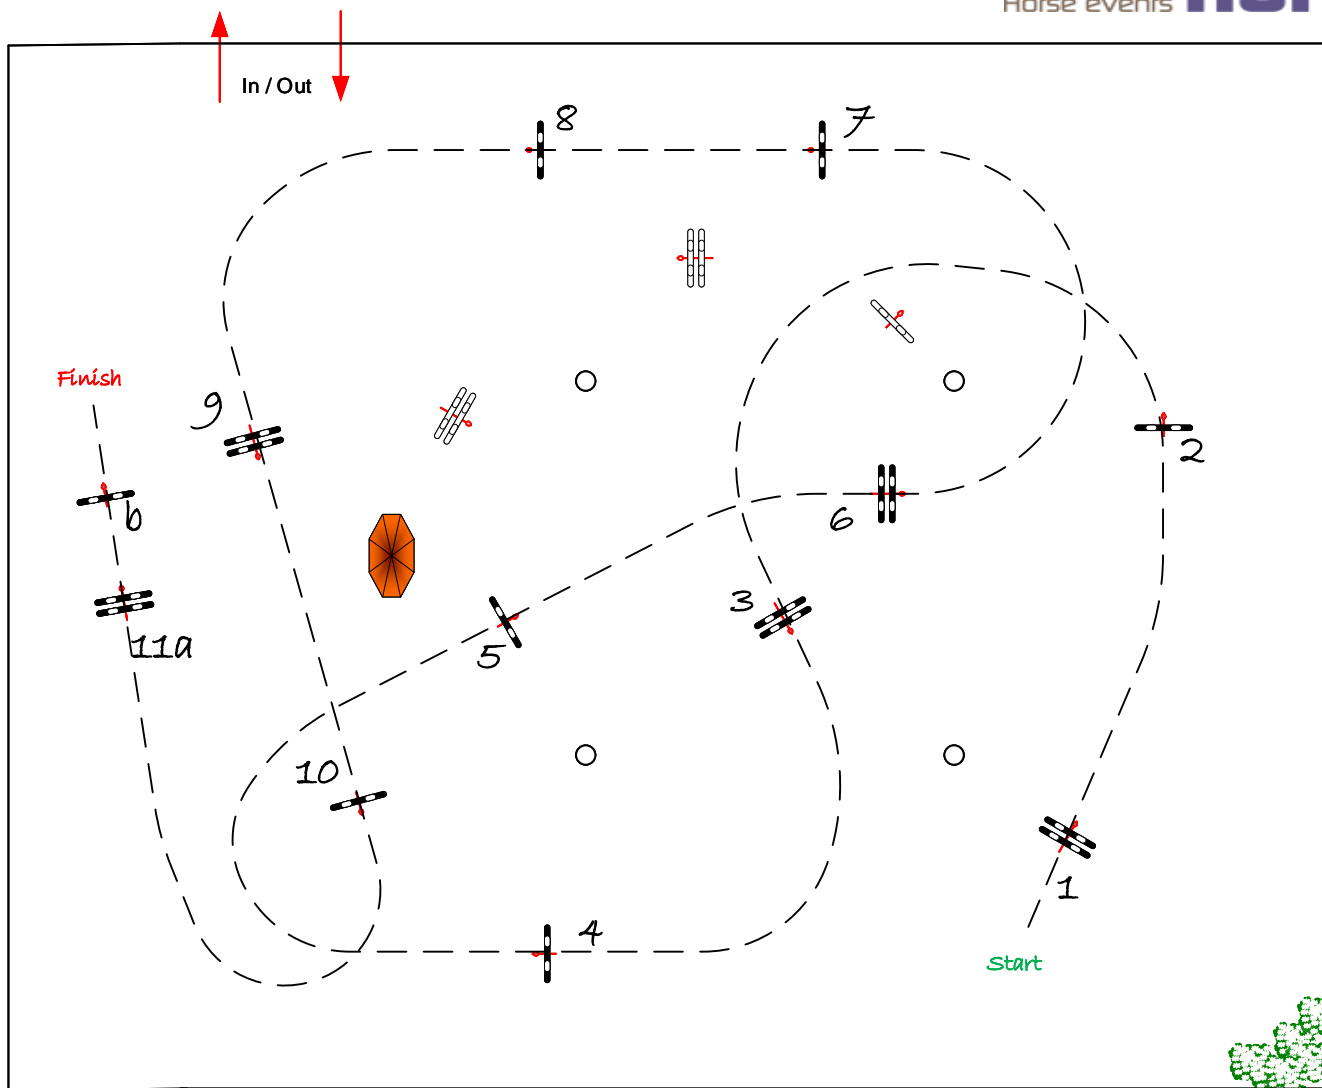

National RG:

FEI RG / Art.

Height: 0.80 m

Speed: 325 m/min

Length: 0 m

Time allowed: 0 sec

Time limit: 0 sec

Obstacles: 11

Efforts: 12

Penalty sec

Closed combination:

jury

COURSE DESIGNER
VERBOVEN LUC

0476.46.40.70