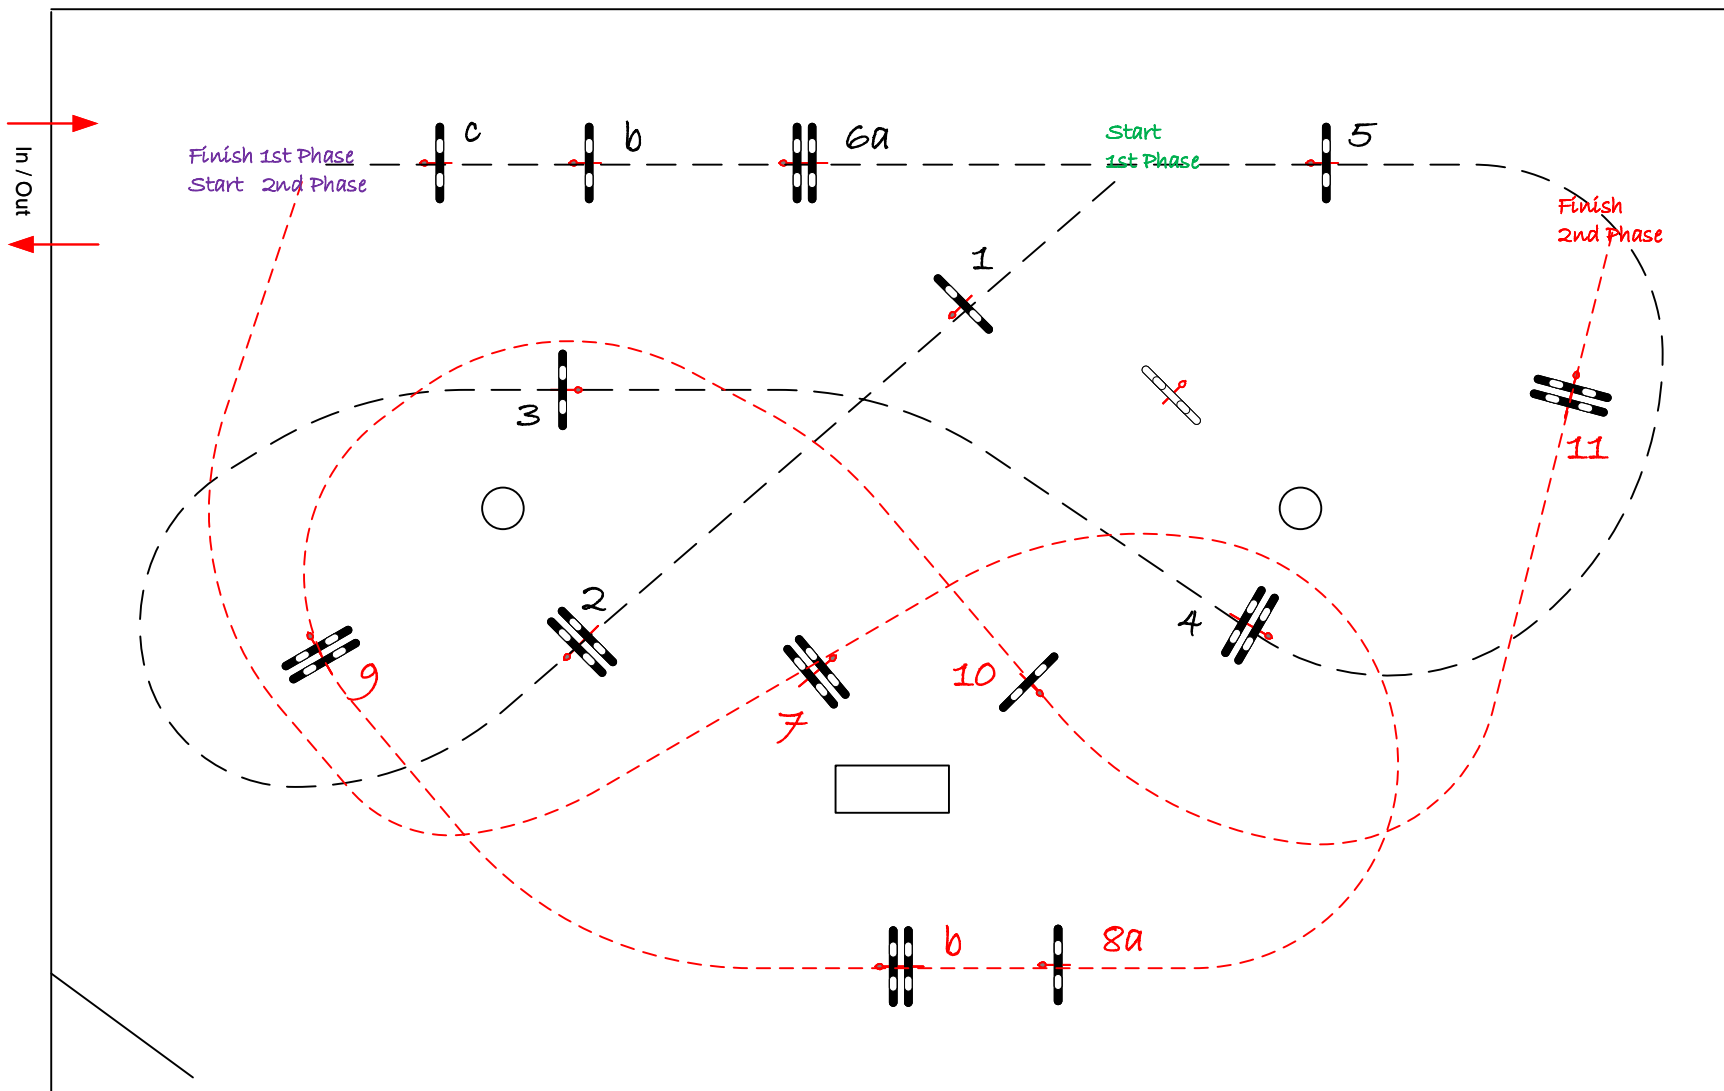

## SUMMER EURO REGIO

Class No.: 20

1.15

Competition in two Phases Special

zaterdag 11 juli 2020

COURSE DESIGNER  
VERBOVEN LUC  
0476.46.40.70

Table: A

National RG:

FEI RG / Art. 274.2.5

Height: 1,15 m

Speed: 350 m/min

Length: 260 m

Time allowed: 45 sec

Time limit: 90 sec

1st Phase: 1 --- 6

Efforts: 8

Penalty sec

Closed combination:

2nd Phase:

~~7~~ --- 11

Length: 290 m

Time allowed: 50 sec

Time limit: 100 sec

JURY