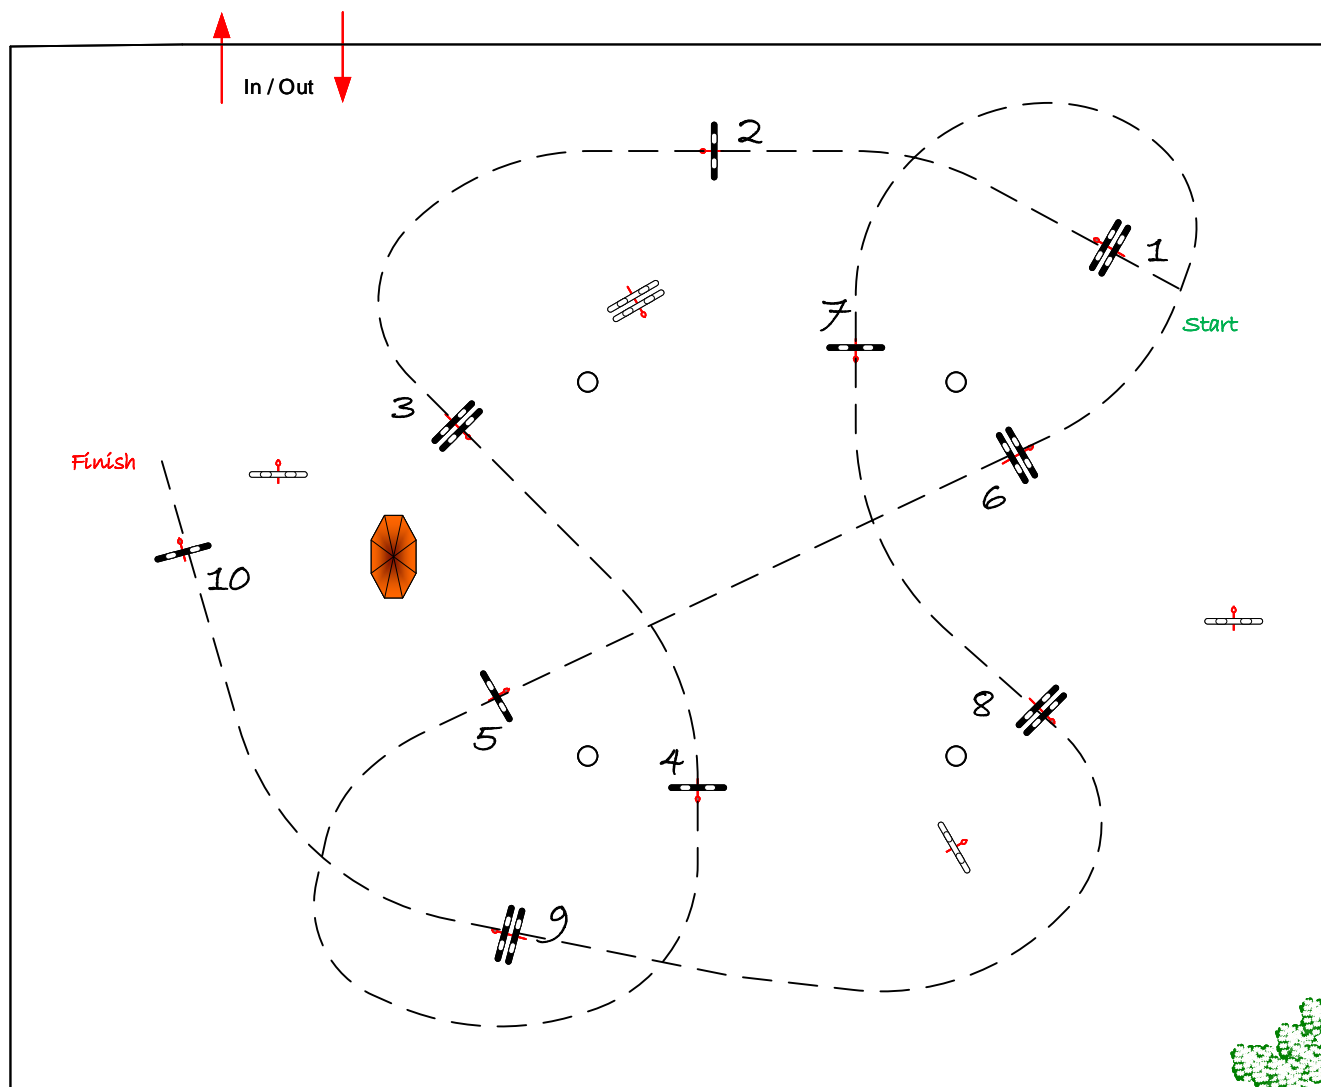

FLANDRIA RENT ARENA

SUMMER EURO REGIO

Class No.: 8

0.50 + 0.70

CLEAR ROUND

vrijdag 10 juli 2020

Table: A
National RG:
FEI RG / Art. 238.1.1
Height: 0.50 + 0.70 m

Speed: 325 m/min

Length: 420 m

Time allowed: 78 sec

Time limit: 156 sec

Obstacles 10

Efforts: 10

Penalty sec

Closed combination: