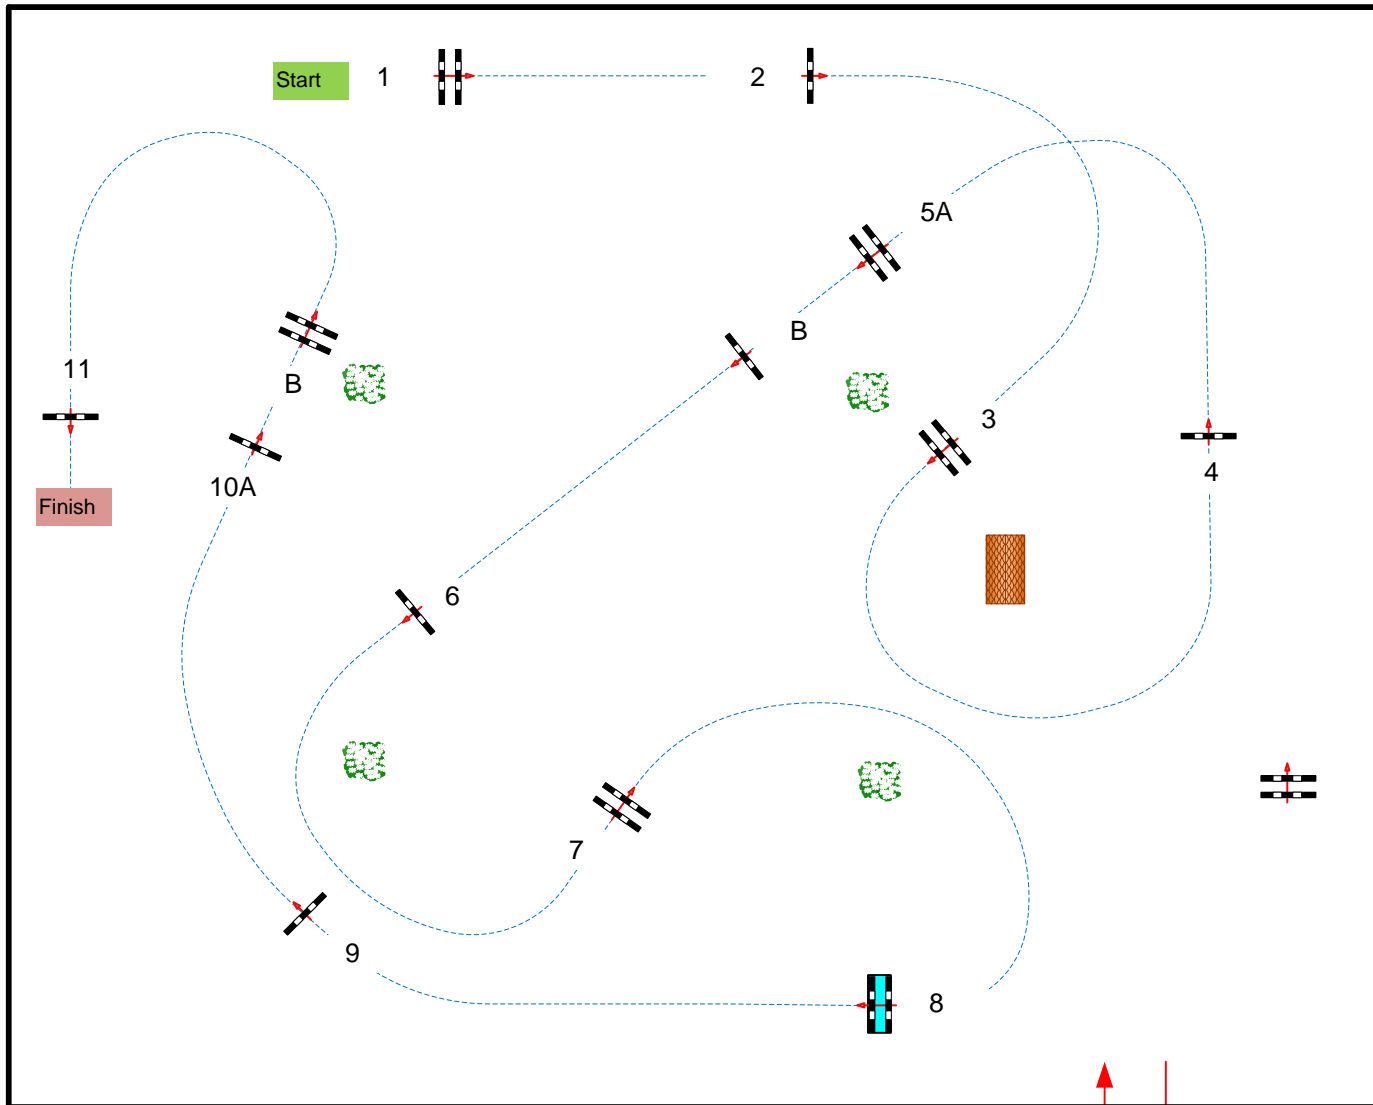

# CSI\*\*\*\* / \* / YH Lier

JURY

FLANDRIA ARENA

Class No.:

1B

CSI\*\*\*1,40

Competition against the clock

donderdag 23 juli 2020

Start: 11:45

Table: A

National RG:

FEI RG / Art. 238.2.1

Height: 1,40 m

Speed: 350 m/min

Length: 450 m

Time allowed: 78 sec

Time limit: 156 sec

Obstacles: 11

Efforts: 13

Course Designer;  
Marco de jong  
Henk Linders  
Pieter Vitse