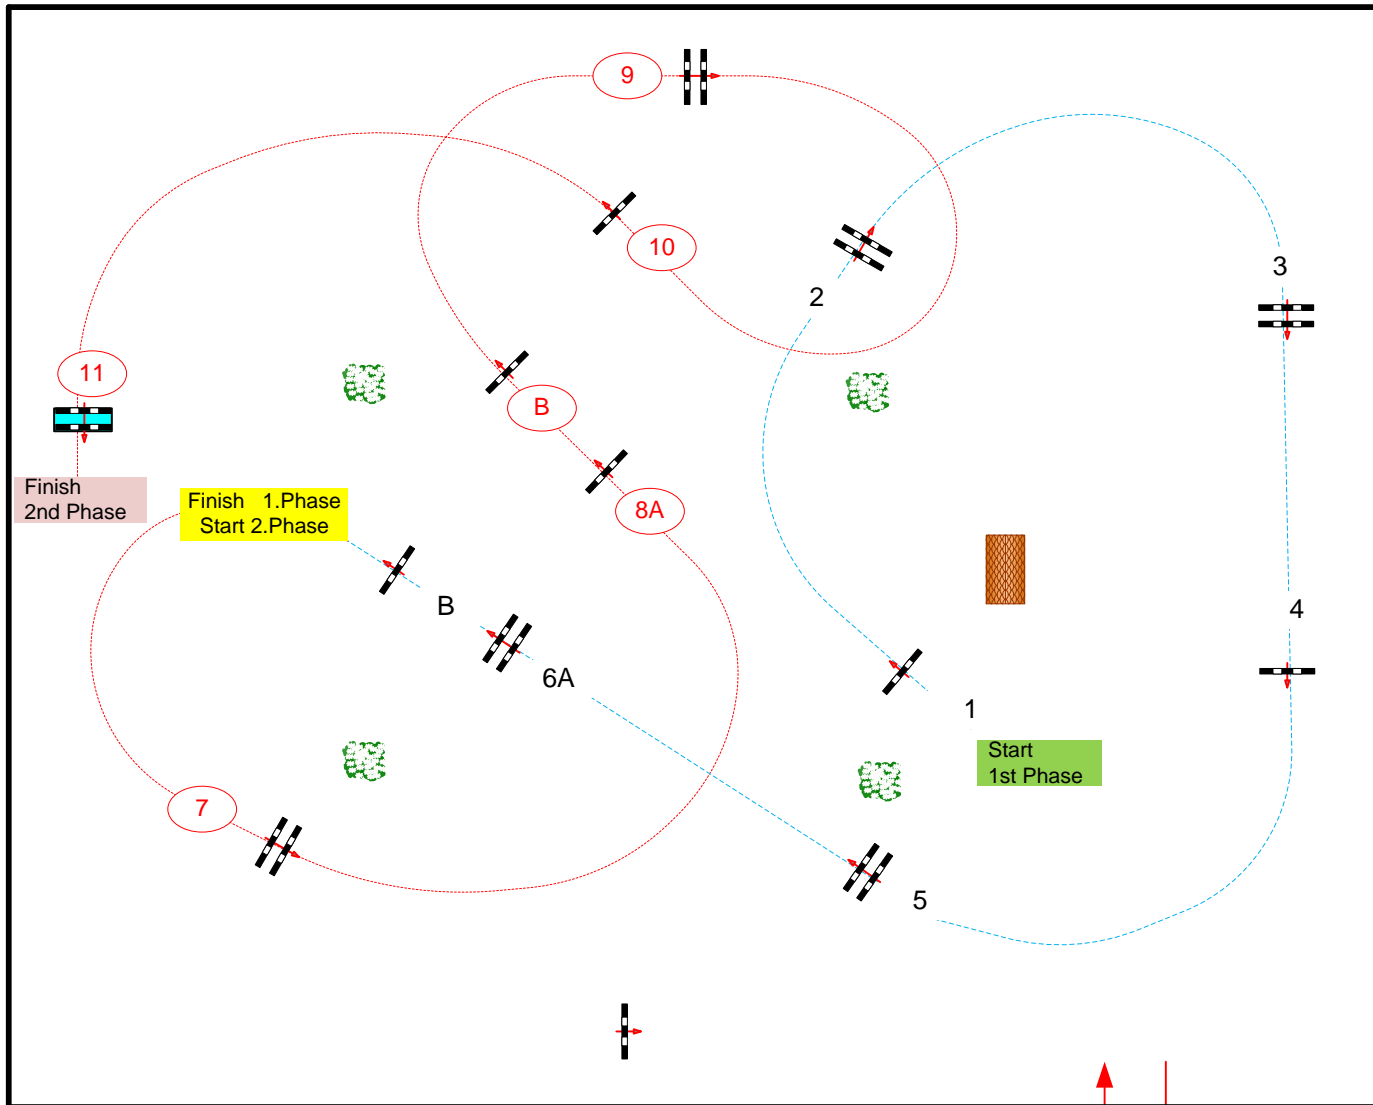

# CSI\*\*\*\* / \* / YH Lier

JURY

FLANDRIA ARENA

Class No.:

5B

CSI\*\*\*\*1,40

Competition in two Phases special

vrijdag 24 juli 2020

Start: 11:30

Table: A

National RG:

FEI RG / Art. 274.2.5

Height: 1,40 m

Speed: 350 m/min

Length: 260 m

Time allowed: 45 sec

Time limit: 90 sec

Obstacles: 1-6

Efforts: 7

2nd phase:

7-11

Length: 240 m

Time allowed: 42 sec

Time limit: 84 sec