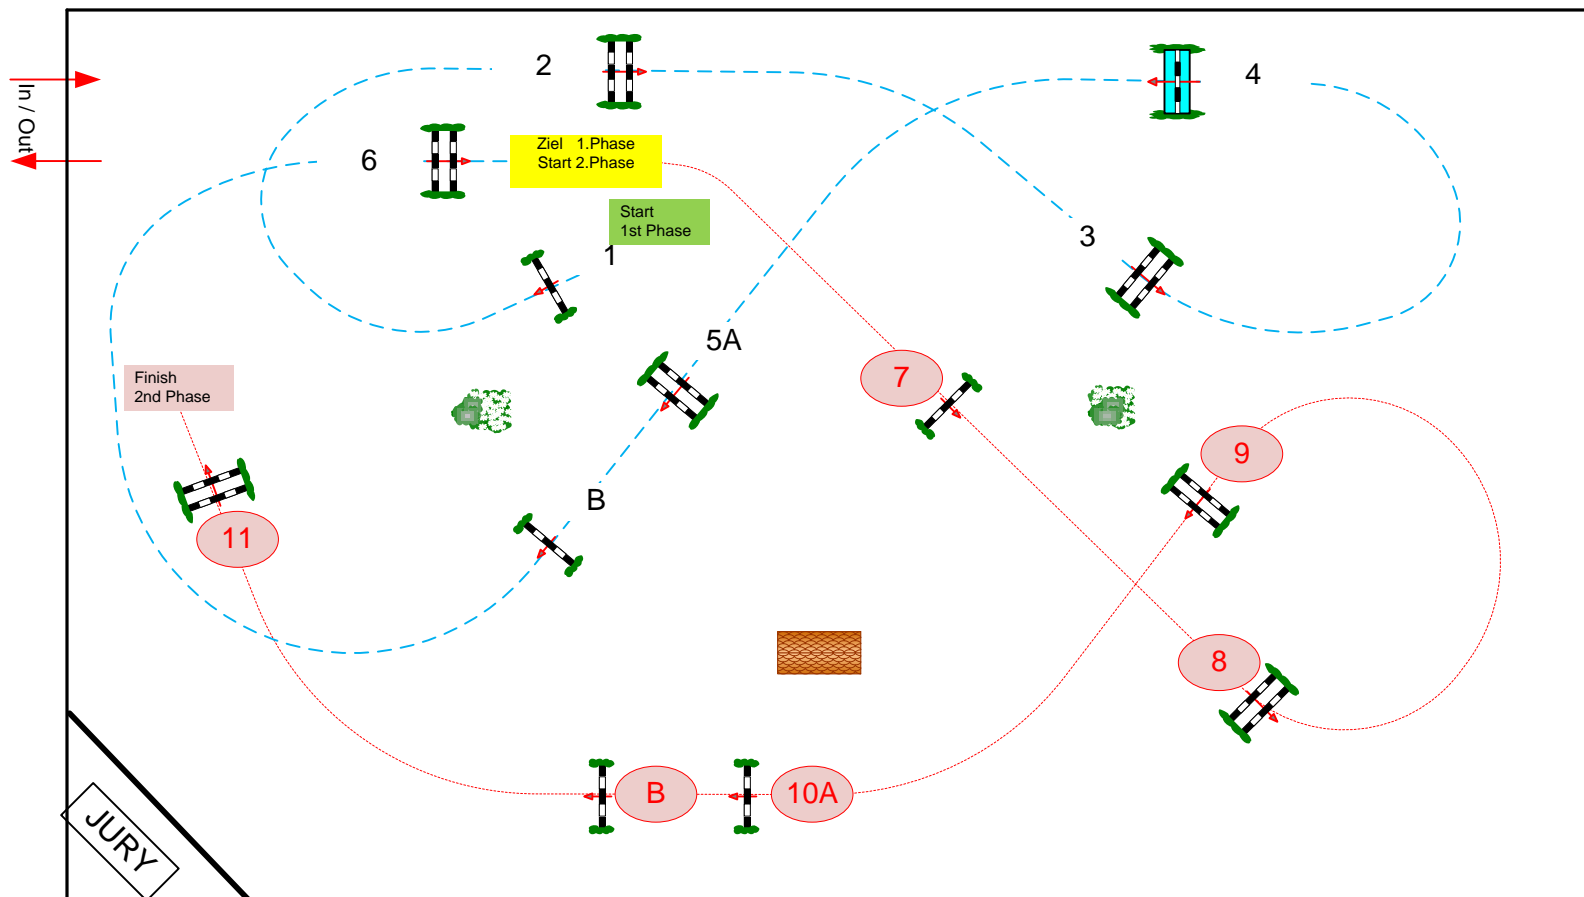

CSI *** / * / YH LIER

Table: A
National RG:
FEI RG / Art. 274.2.5
Height: 1,30 m

Speed: 350 m/min
Length: 290 m
Time allowed: 50 sec
Time limit: 100 sec

1st Phase: 1 - 6
Efforts: 7

2nd Phase: 7 - 11
Length: 210 m
Time allowed: 36 sec
Time limit: 72 sec

STEPHEX ARENA

Class No.:

C

CSI YH 7yrs

Competition in two Phases Special

donderdag 23 juli 2020

Start: 8:00

Course Designer;
Henk Linders
Marco de Jong
Pieter Vitse