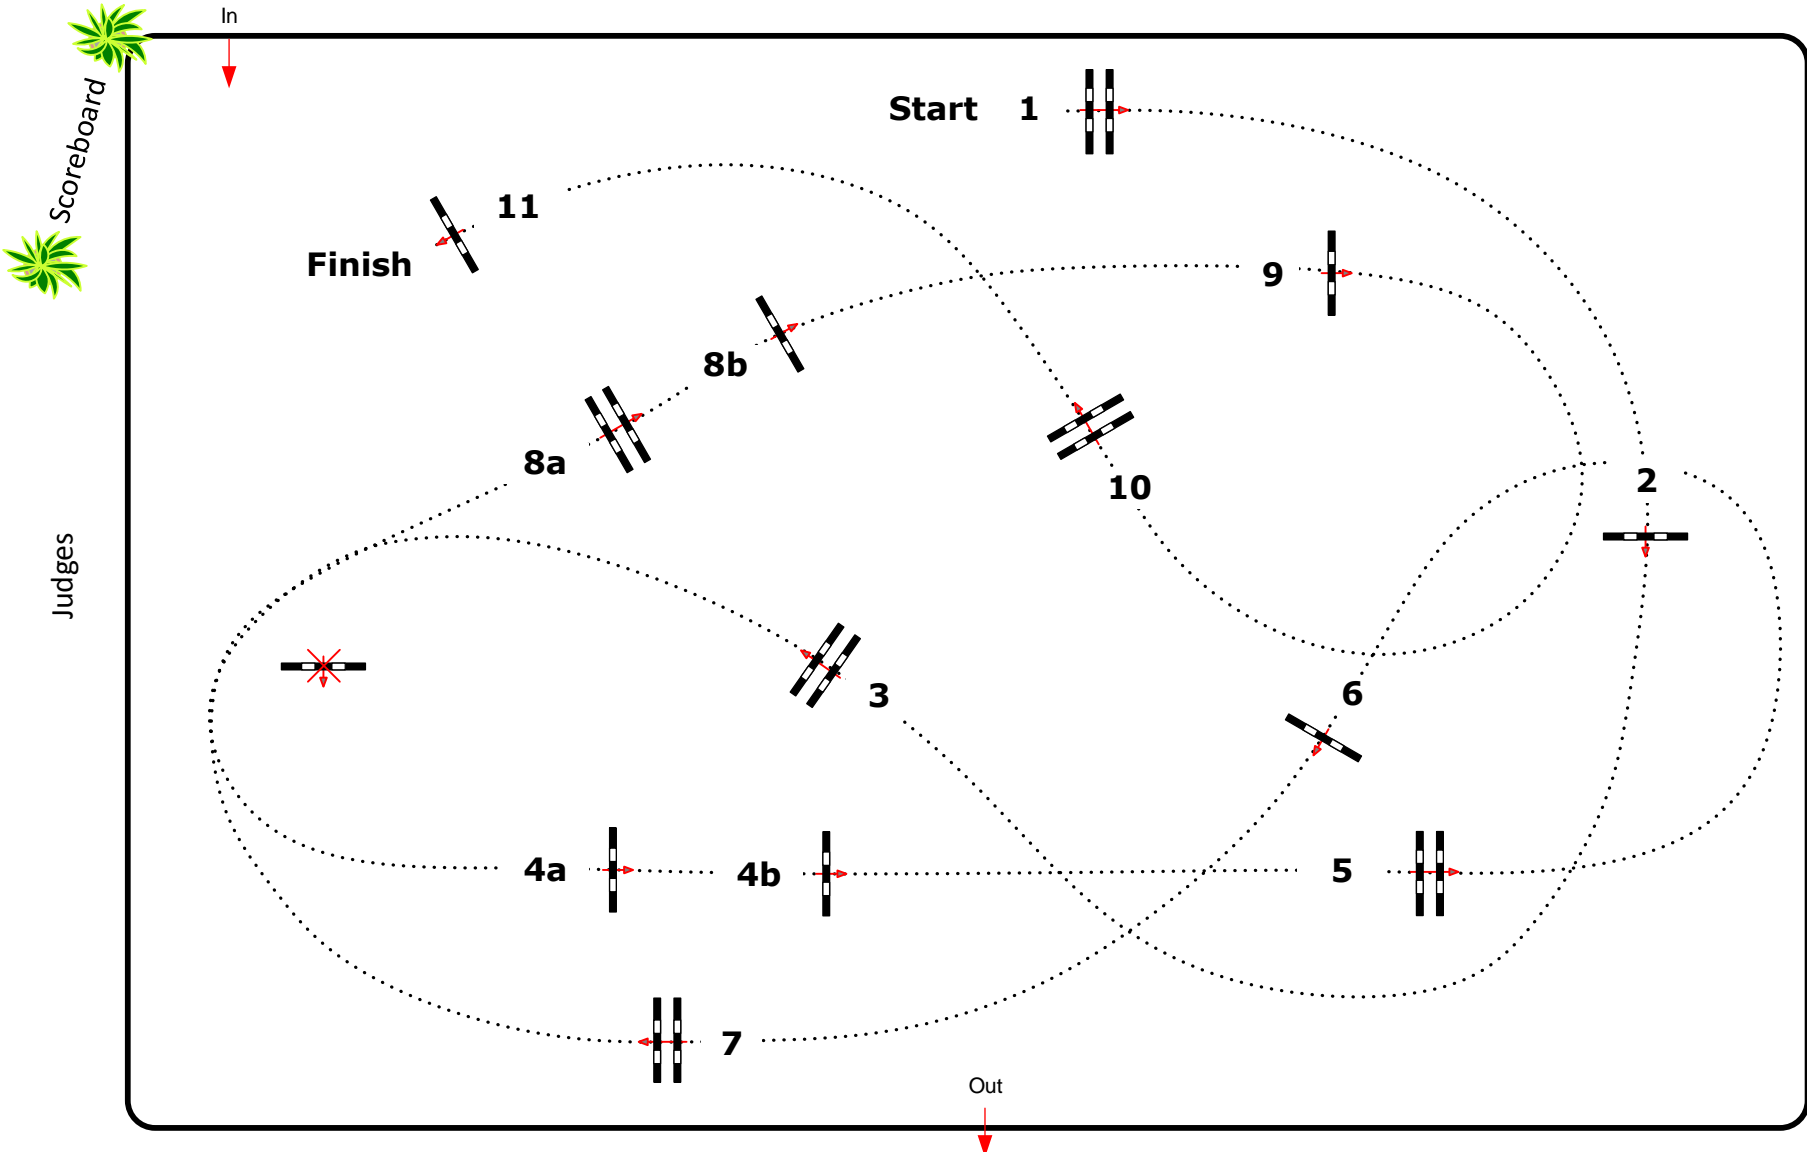

14

17

11

Eschweiler International 2020

Week 1

Youngster Tour

Competition against the clock

Thursday, 06.08.2020

Table: A
 National RG:
 FEI RG / Art. 238.2.1
 Height: 1,25/ 1,30/ 1,15 m

Speed: 350 m/min
 Length: 490 m
 Time allowed: 84 sec
 Time limit: 168 sec

Obstacles:
 Efforts:
 Penalty sec
 Closed combination:

1st Jump-off:
 Length: 0 m
 Time allowed: 0 sec
 Time limit: 0 sec