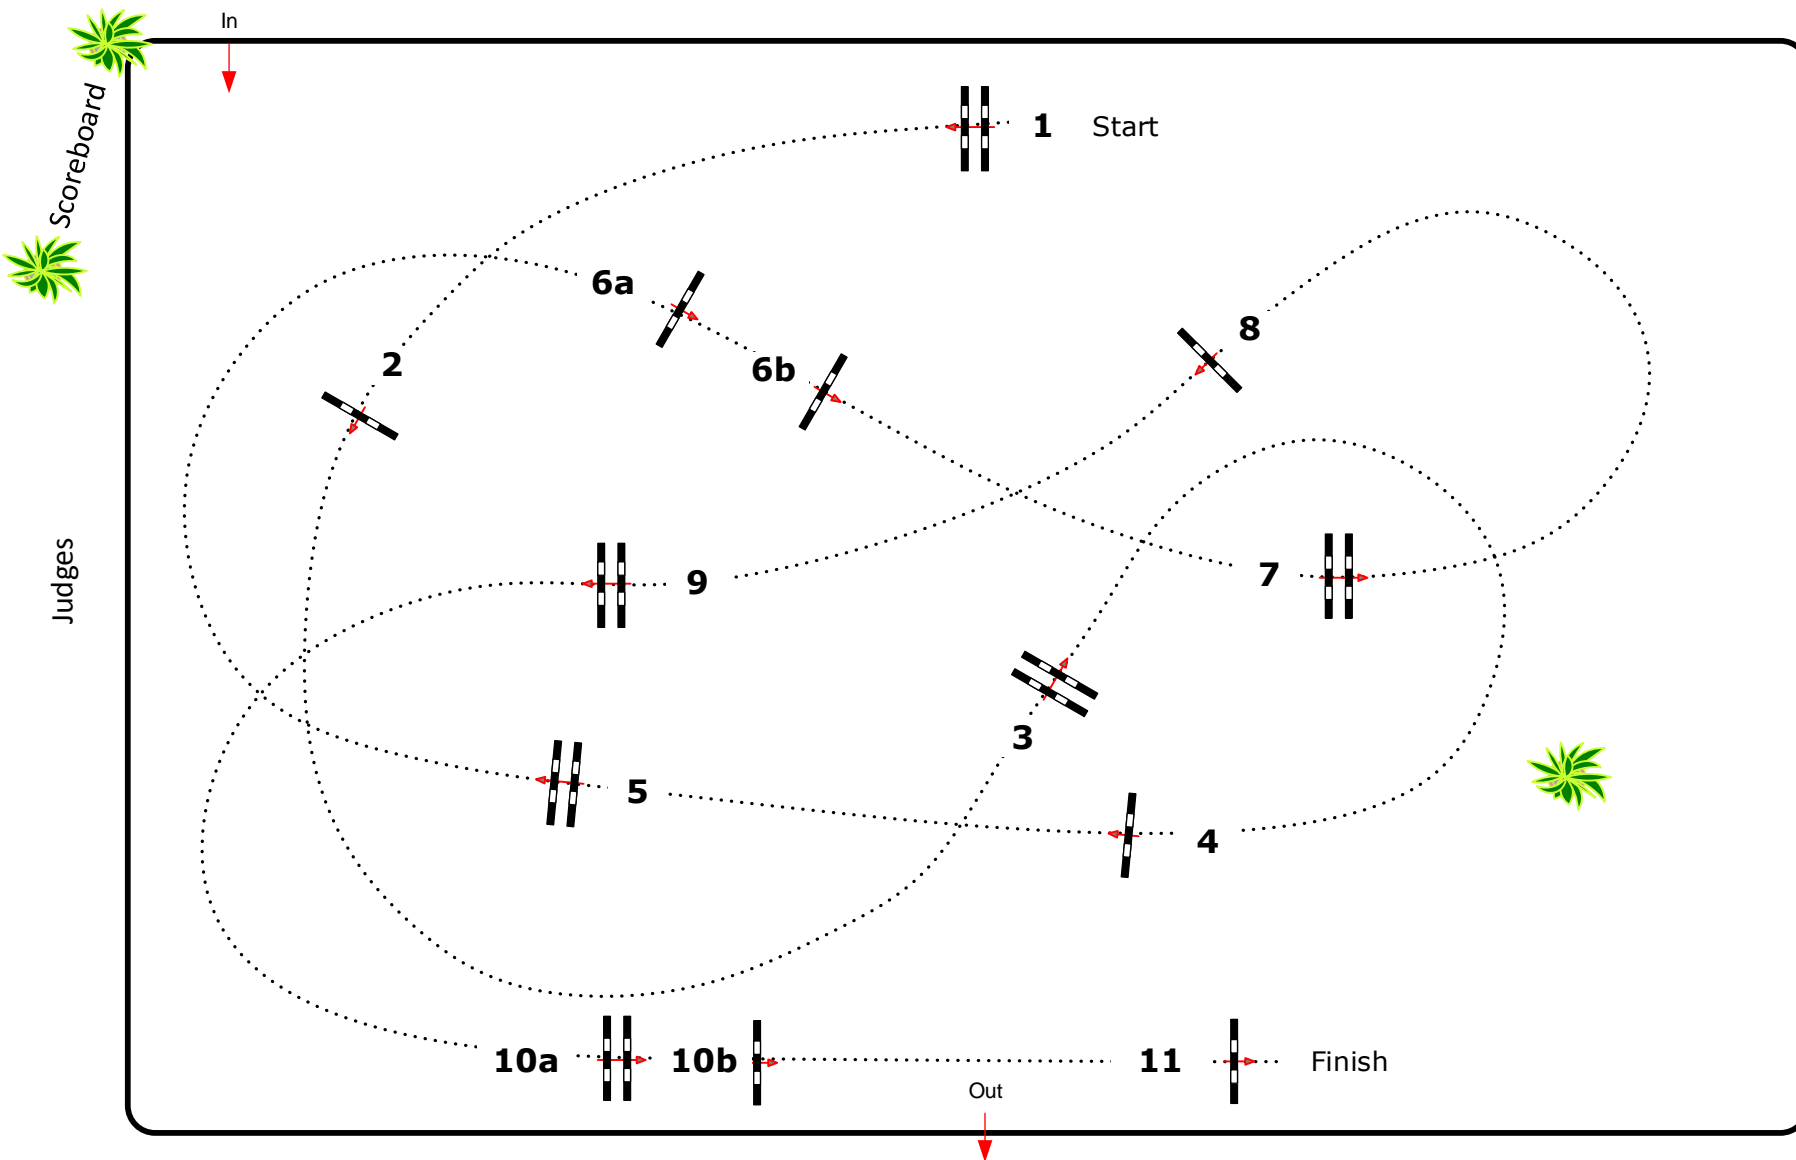

Eschweiler International 2020

Week 2

19

Children Tour

Competition penalties and time

Monday, 10.08.2020

Table: A
National RG:
FEI RG / Art. 238.2.1
Height: 1,15 m

Speed: 350 m/min

Length: 510 m
Time allowed: 88 sec
Time limit: 176 sec

Obstacles: 11
Efforts: 13
Penalty sec
Closed combination:

1st Jump-off:

Length: 0 m
Time allowed: 0 sec
Time limit: 0 sec