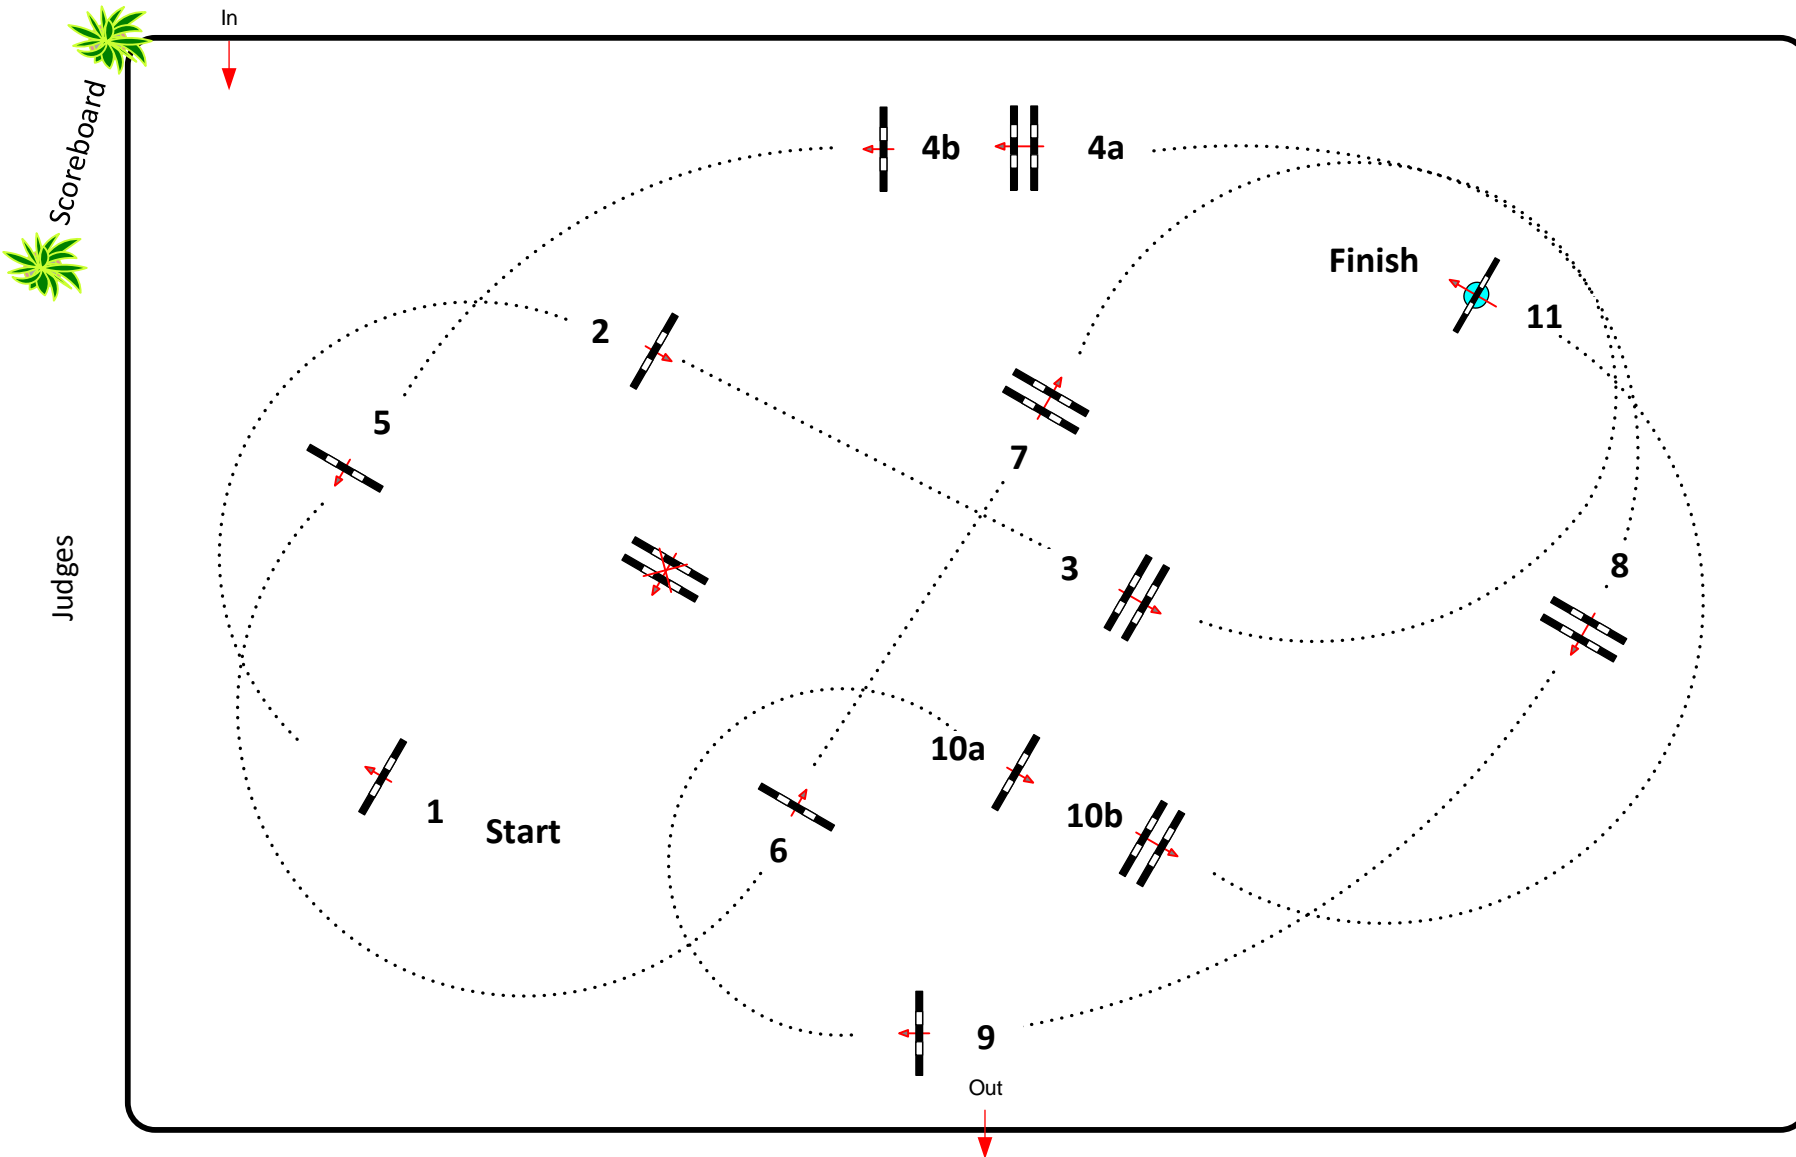

# Eschweiler International 2020

20

Children Tour

Competition against the clock

Tuesday, 11.08.2020

Table: A  
 National RG:  
 FEI RG / Art. 238.2.1  
 Height: 1,20 m

Speed: 350 m/min  
 Length: 520 m  
 Time allowed: 90 sec  
 Time limit: 180 sec

Obstacles: 12  
 Efforts: 14  
 Penalty sec  
 Closed combination:

1st Jump-off:  
 Length: 0 m  
 Time allowed: 0 sec  
 Time limit: 0 sec