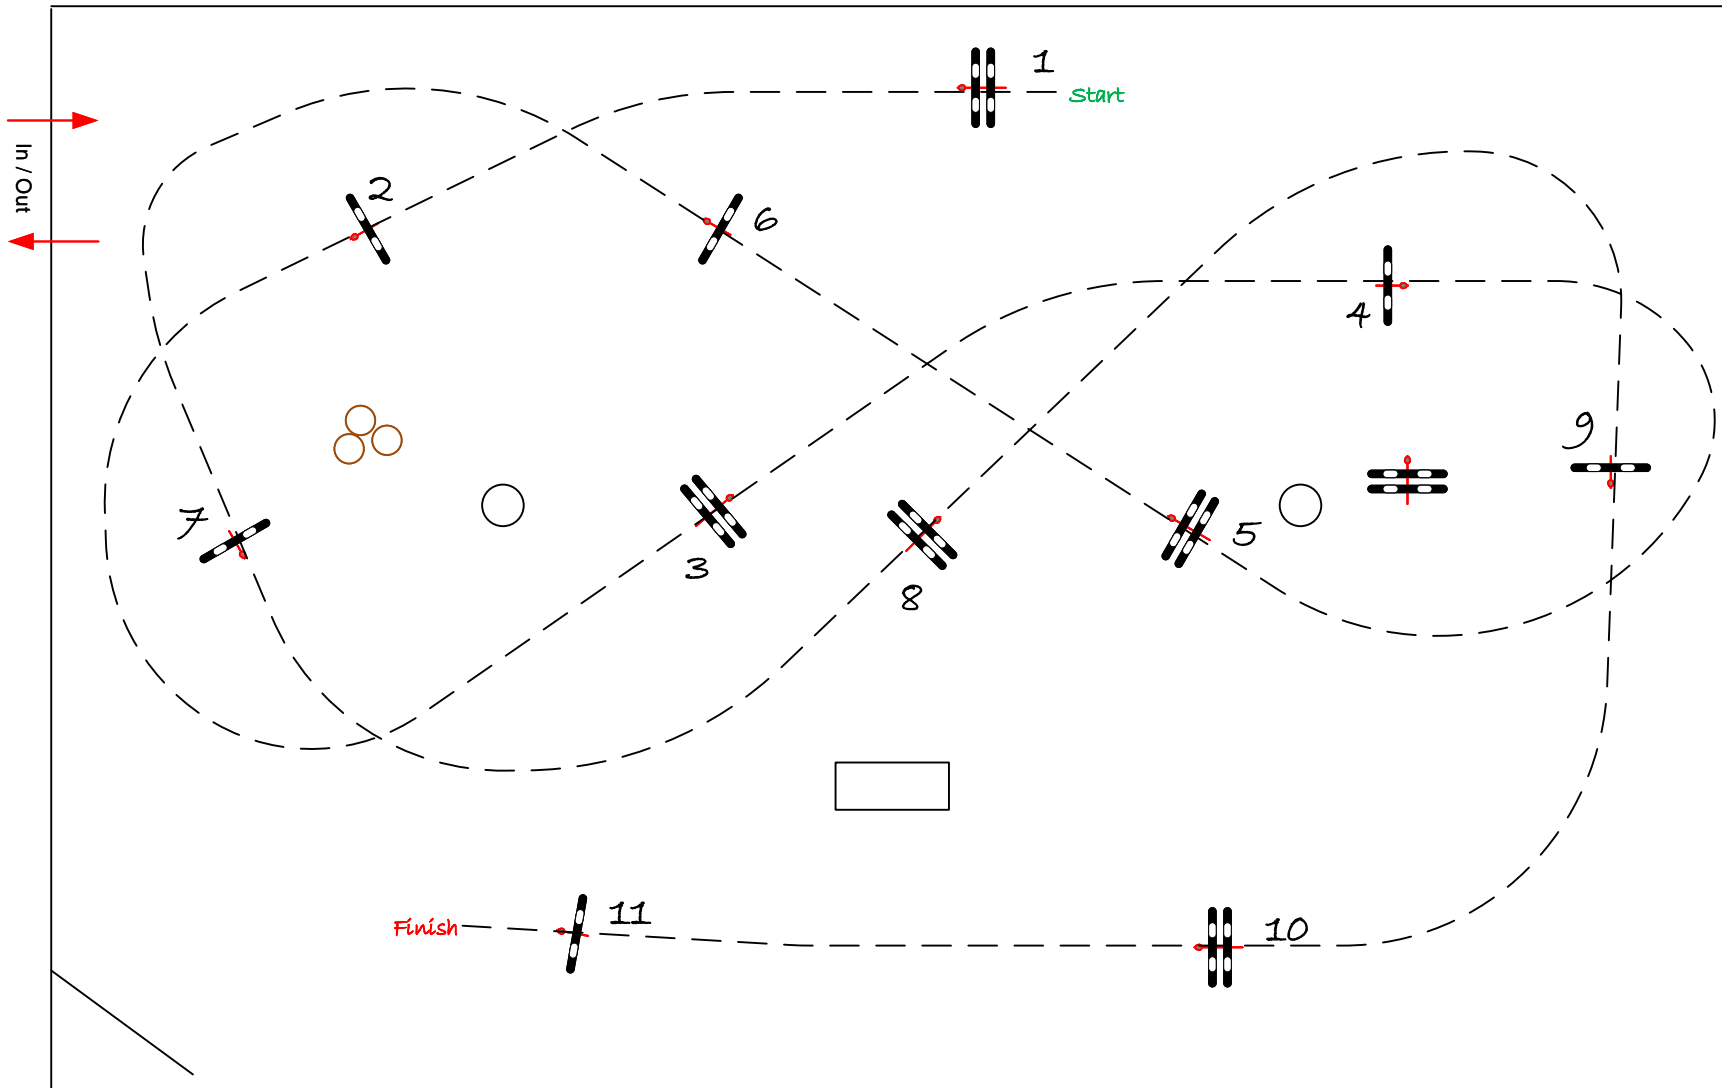

## SUMMER EURO REGIO

Class No.: 17

0.50 + 0.70

Clear round

Zondag 23 augustus 2020

COURSE DESIGNER  
VERBOVEN LUC

0476.46.40.70

Table: A  
National RG:  
FEI RG / Art. 238.1.1  
Height: 0.50 + 0.70 m

Speed: 325 m/min

Length: 490 m

Time allowed: 91 sec

Time limit: 182 sec

Obstacles: 11

Efforts: 11

Penalty sec

Closed combination: