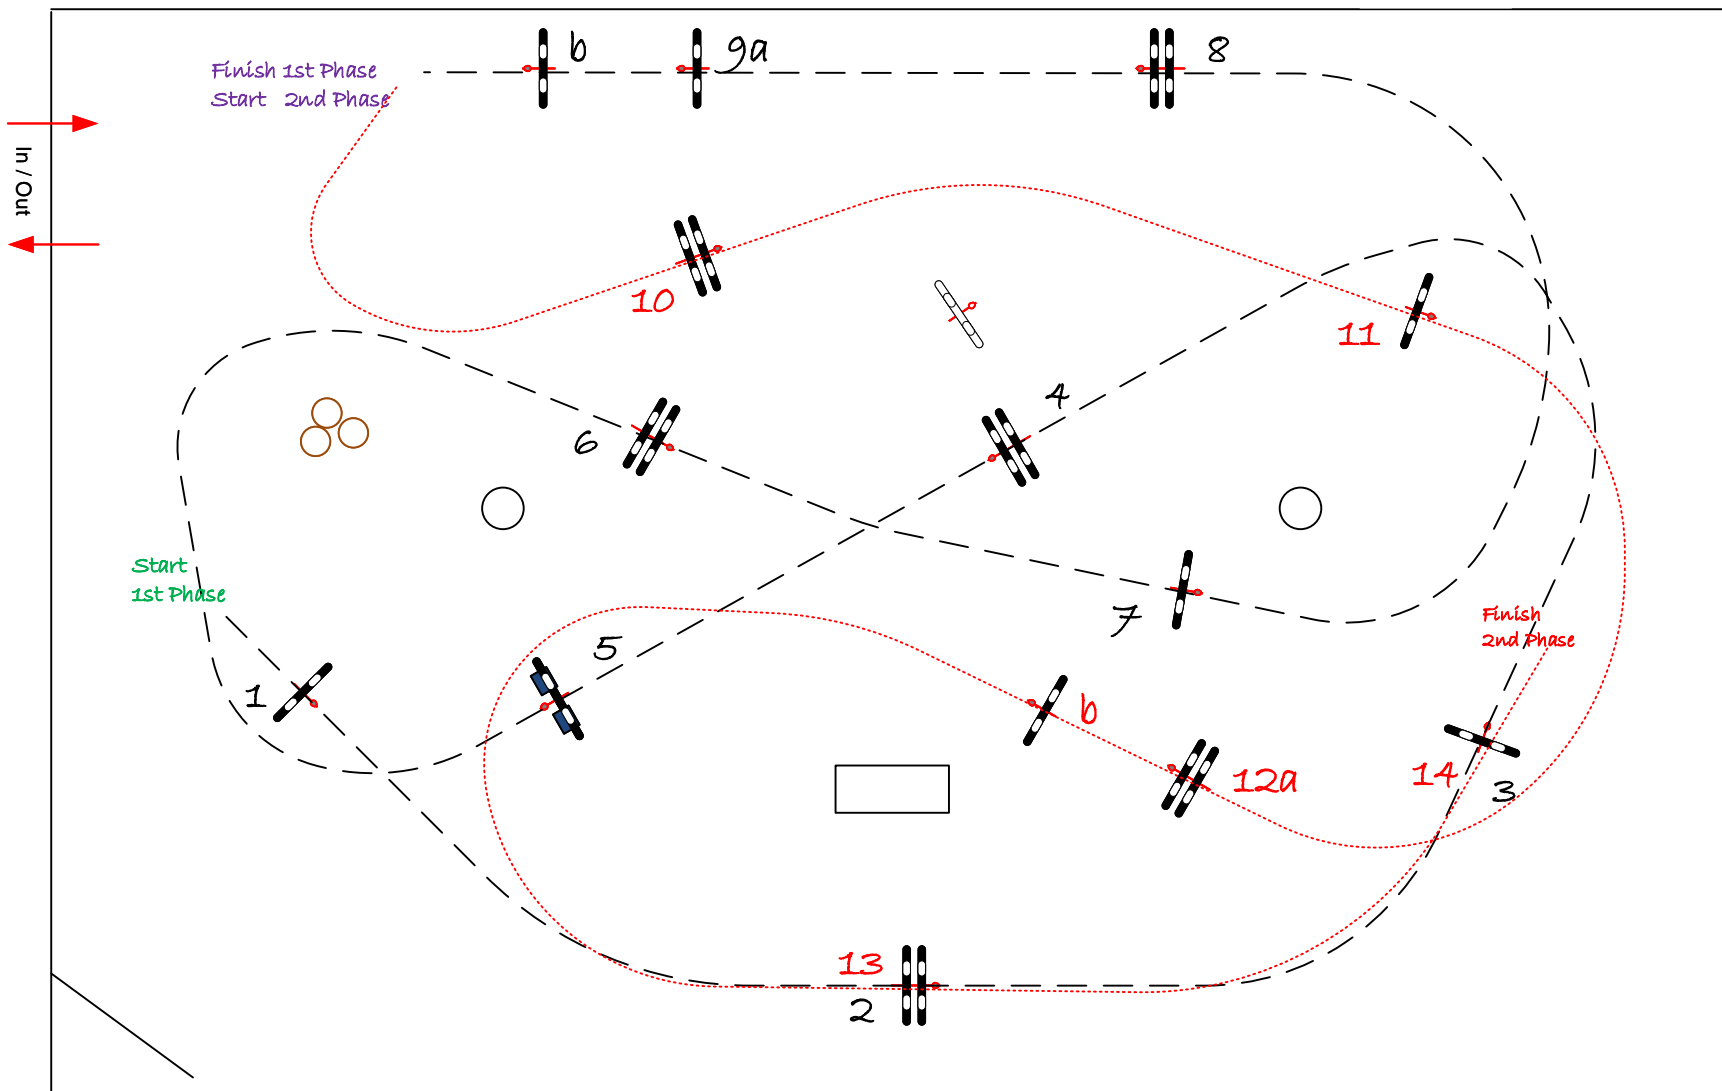

STEPHEX ARENA

Class No.: 7

KLASSE 4

Competition in two Phases

zaterdag 12 september 2020

VOR

Table: A
 National RG:
 FEI RG / Art. 274.1.5.3
 Height: 1.05 m

Speed: 350 m/min

Length: 370 m
 Time allowed: 64 sec
 Time limit: 128 sec

Obstacles: 9
 Efforts: 10
 Penalty sec
 Closed combination:

2nd Phase:
10--14
 Length: 240 m
 Time allowed: 42 sec
 Time limit: 84 sec

JURY