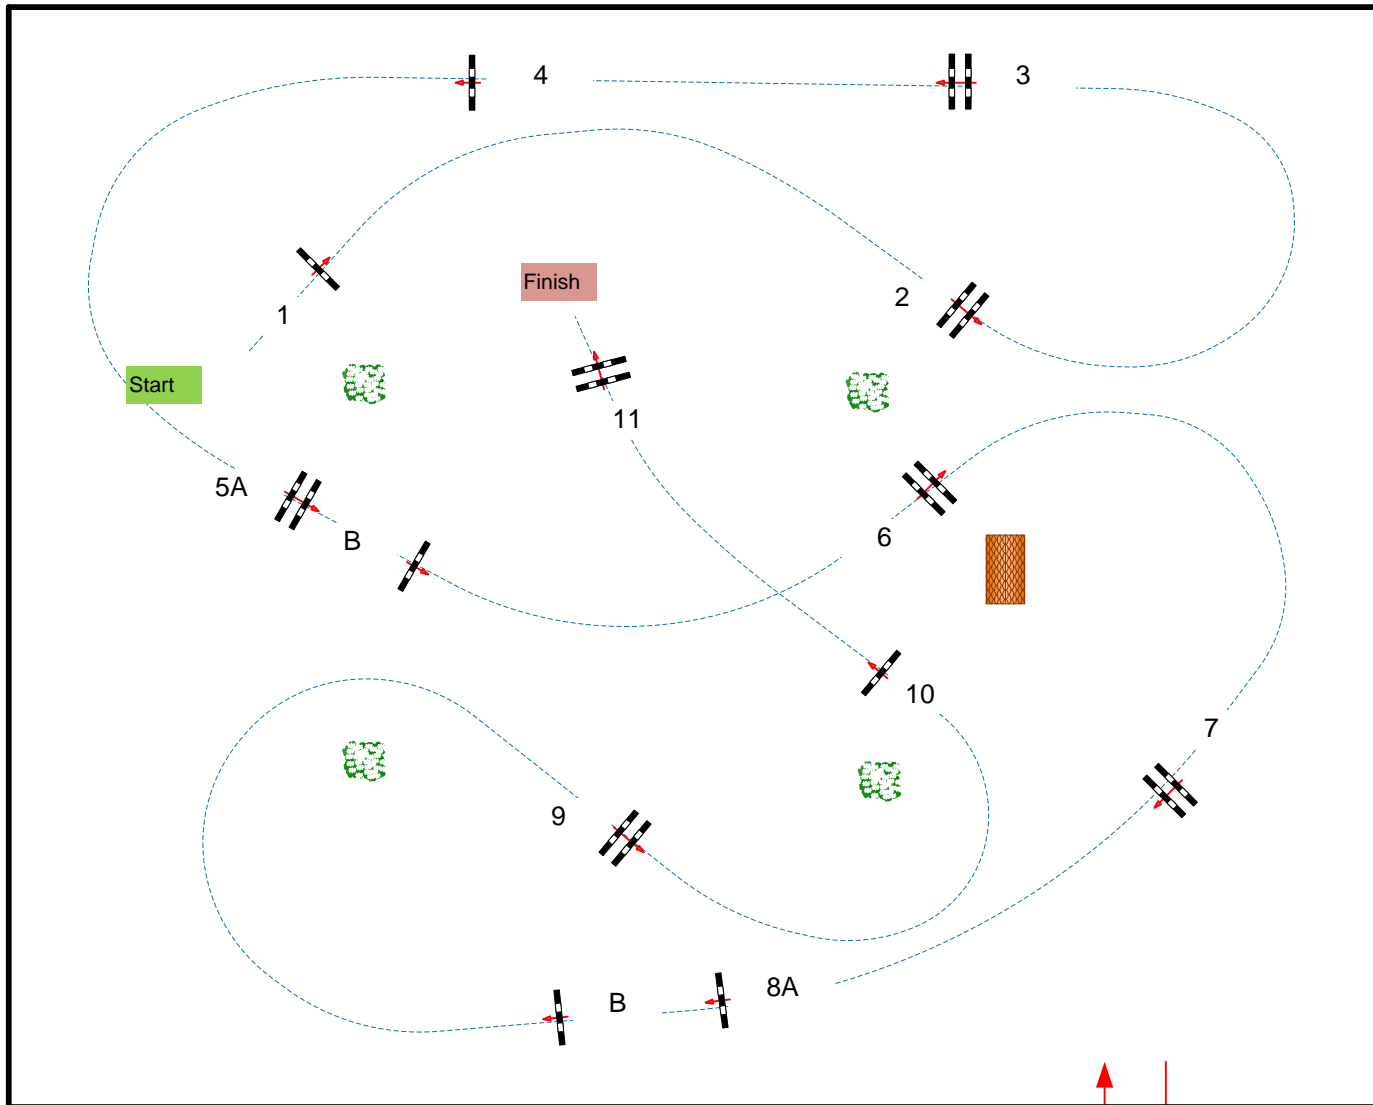

Start: 8:00

Table: A

National RG:

FEI RG / Art. 238.2.1

Height: 1,20 m

Speed: 350 m/min

Length: 500 m

Time allowed: 86 sec

Time limit: 172 sec

Obstacles: 11

Efforts: 13

Course Designer;
Marco de jong
Henk Linders
Luc Verboven