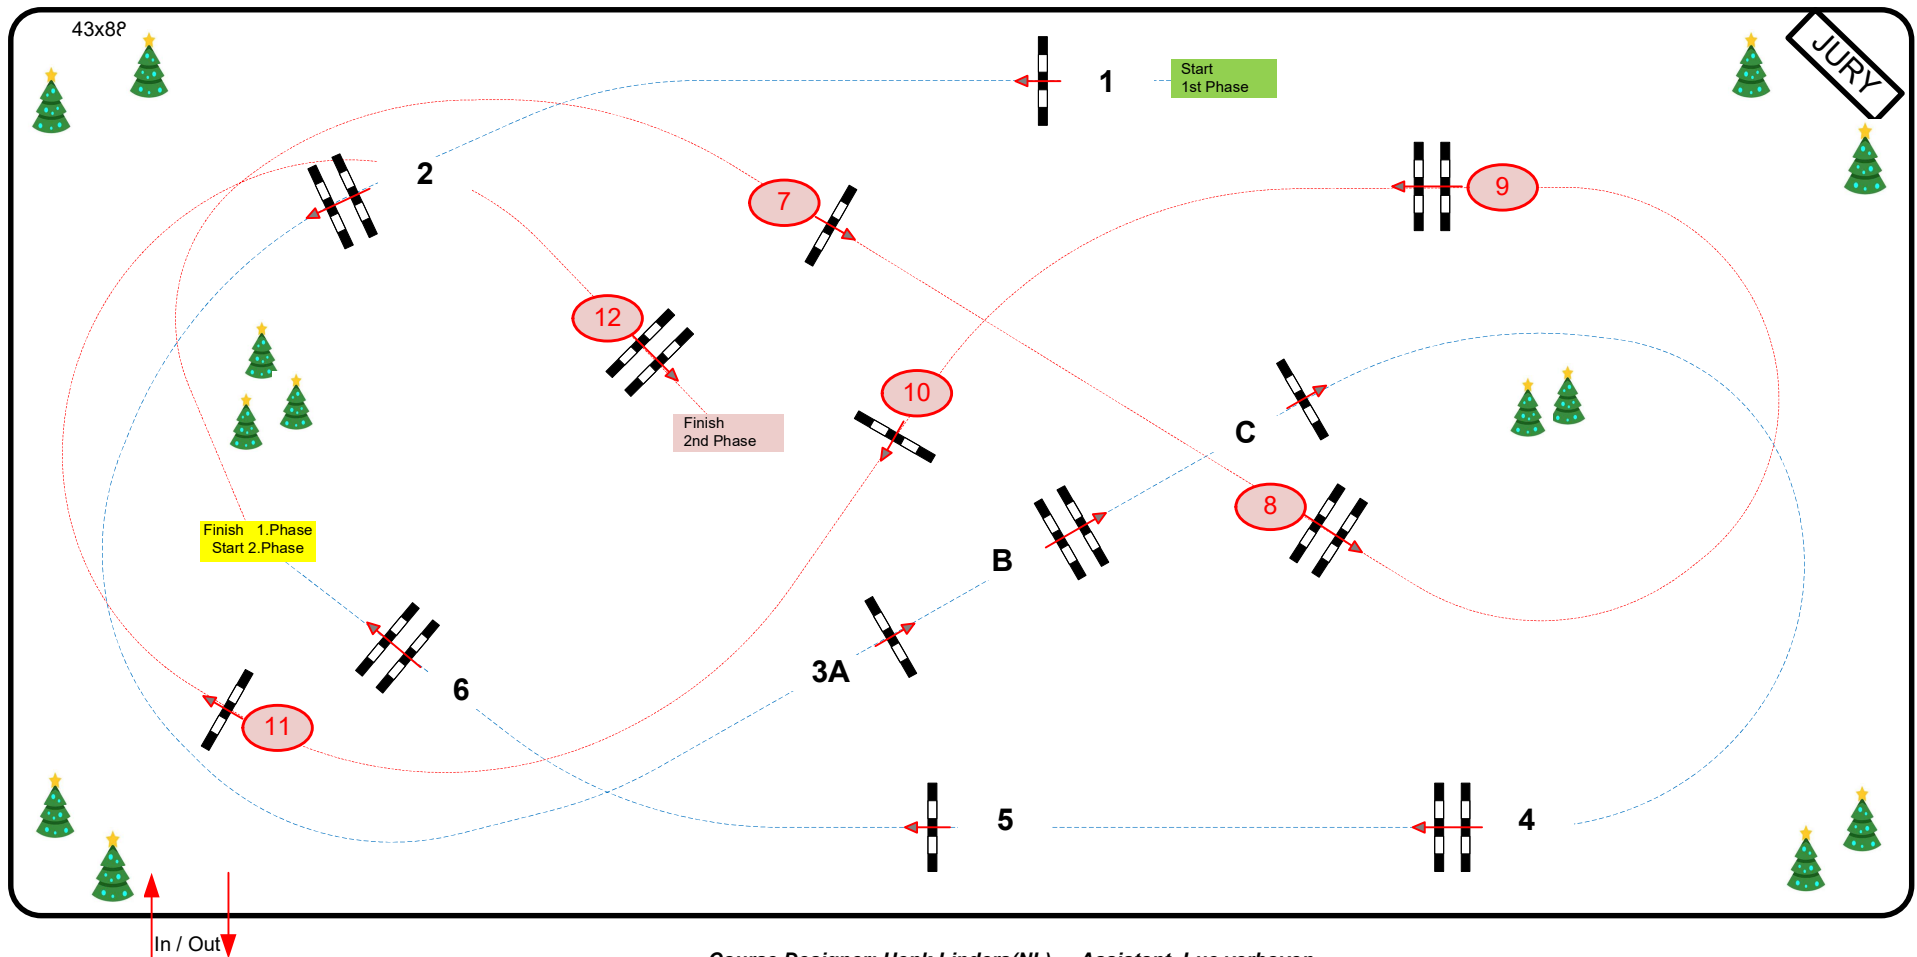

# CSI\*\* / \* / YH LIER

Class  
**F**

CSI YH 7yrs old Stephex Prijs

Competition in two Phases Special

zondag 13 december 2020

Table: A  
National RG:  
FEI RG / Art. 274.2.5  
Height: 1,35 m

Speed: 350 m/min  
Length: 240 m  
Time allowed: 42 sec  
Time limit: 84 sec

Obstacles: 1 - 6  
Efforts: 8

2nd Phase: 7 - 12  
Length: 250 m  
Time allowed: 43 sec  
Time limit: 86 sec

Course Designer; Henk Linders(NL) Assistant Luc verboven