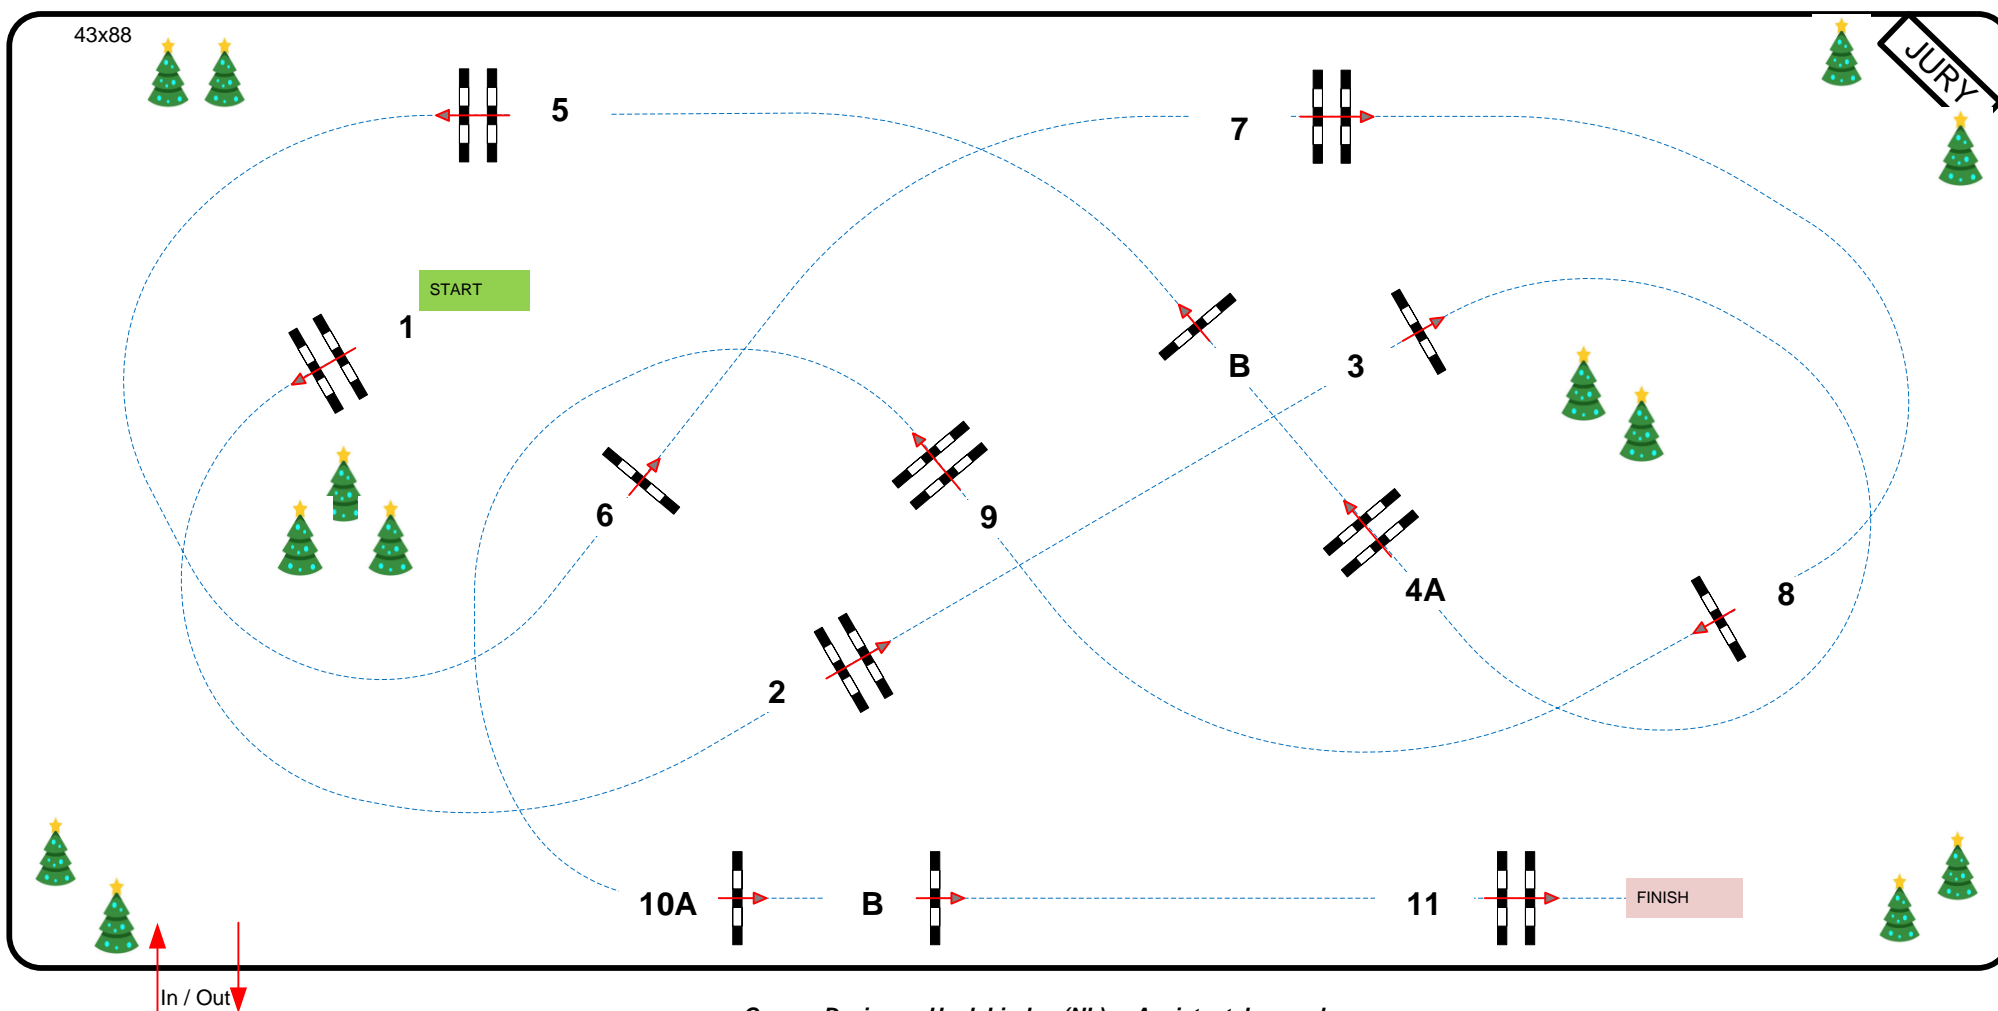

X-MAS Tour

CSI** / * / YH LIER

Class

C

CSI YH 5 / 6 yrs old

Competition against the clock

donderdag 10 december 2020

Table: A
National RG:
FEI RG / Art. 238.2.1
Height: 1,15 / 1,25 m

Speed: 350 m/min
Length: 440 m
Time allowed: 76 sec
Time limit: 152 sec

Obstacles: 11
Efforts: 13

Course Designer; Henk Linders(NL) Assistant Luc verboven