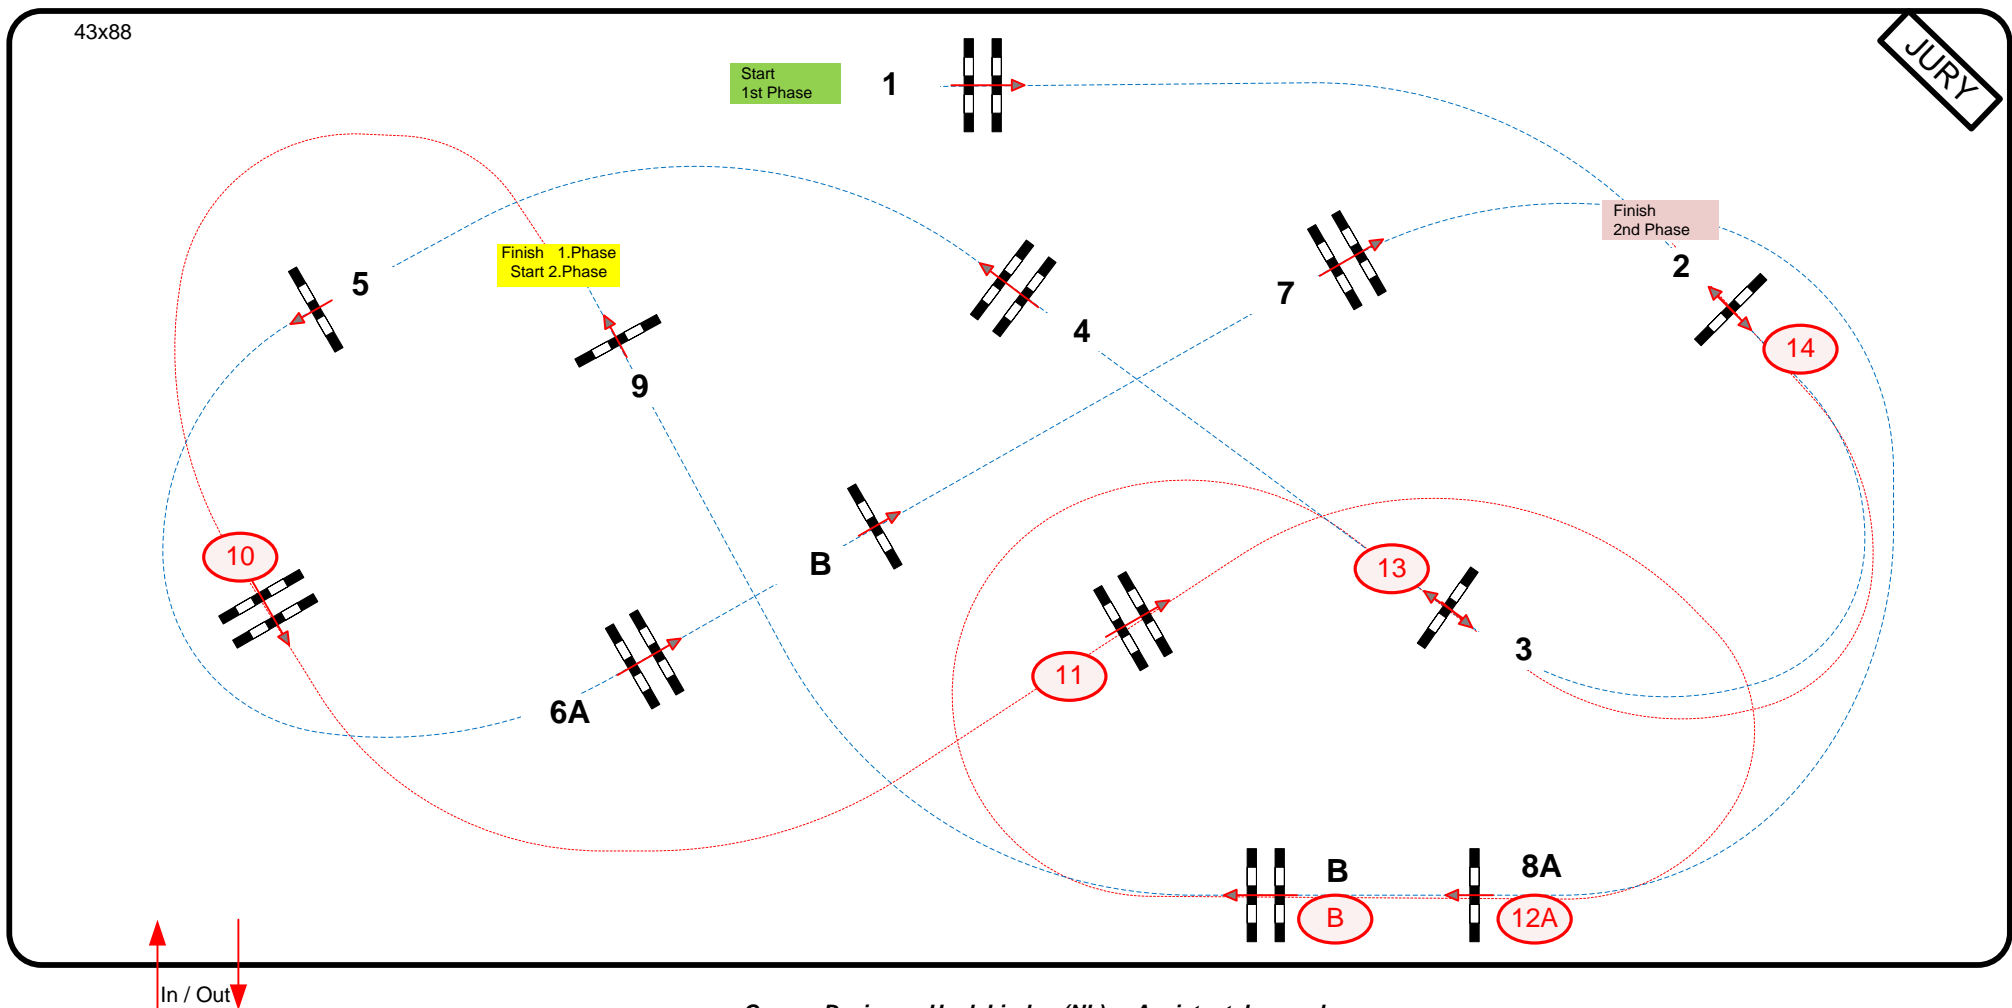

CSI** / * / YH LIER

Class
6

CSI** 1,35 Rofra Decor prijs

Competition in two Phases

zaterdag 23 januari 2021

Table: A
National RG:
FEI RG / Art. 274.1.5.3
Height: 1,35 m

Speed: 350 m/min
Length: 340 m
Time allowed: 59 sec
Time limit: 118 sec

1st Phase: 1 - 9
Efforts: 11

2nd Phase: 10 - 14
Length: 230 m
Time allowed: 40 sec
Time limit: 80 sec

Course Designer; Henk Linders(NL) Assistant Luc verboven