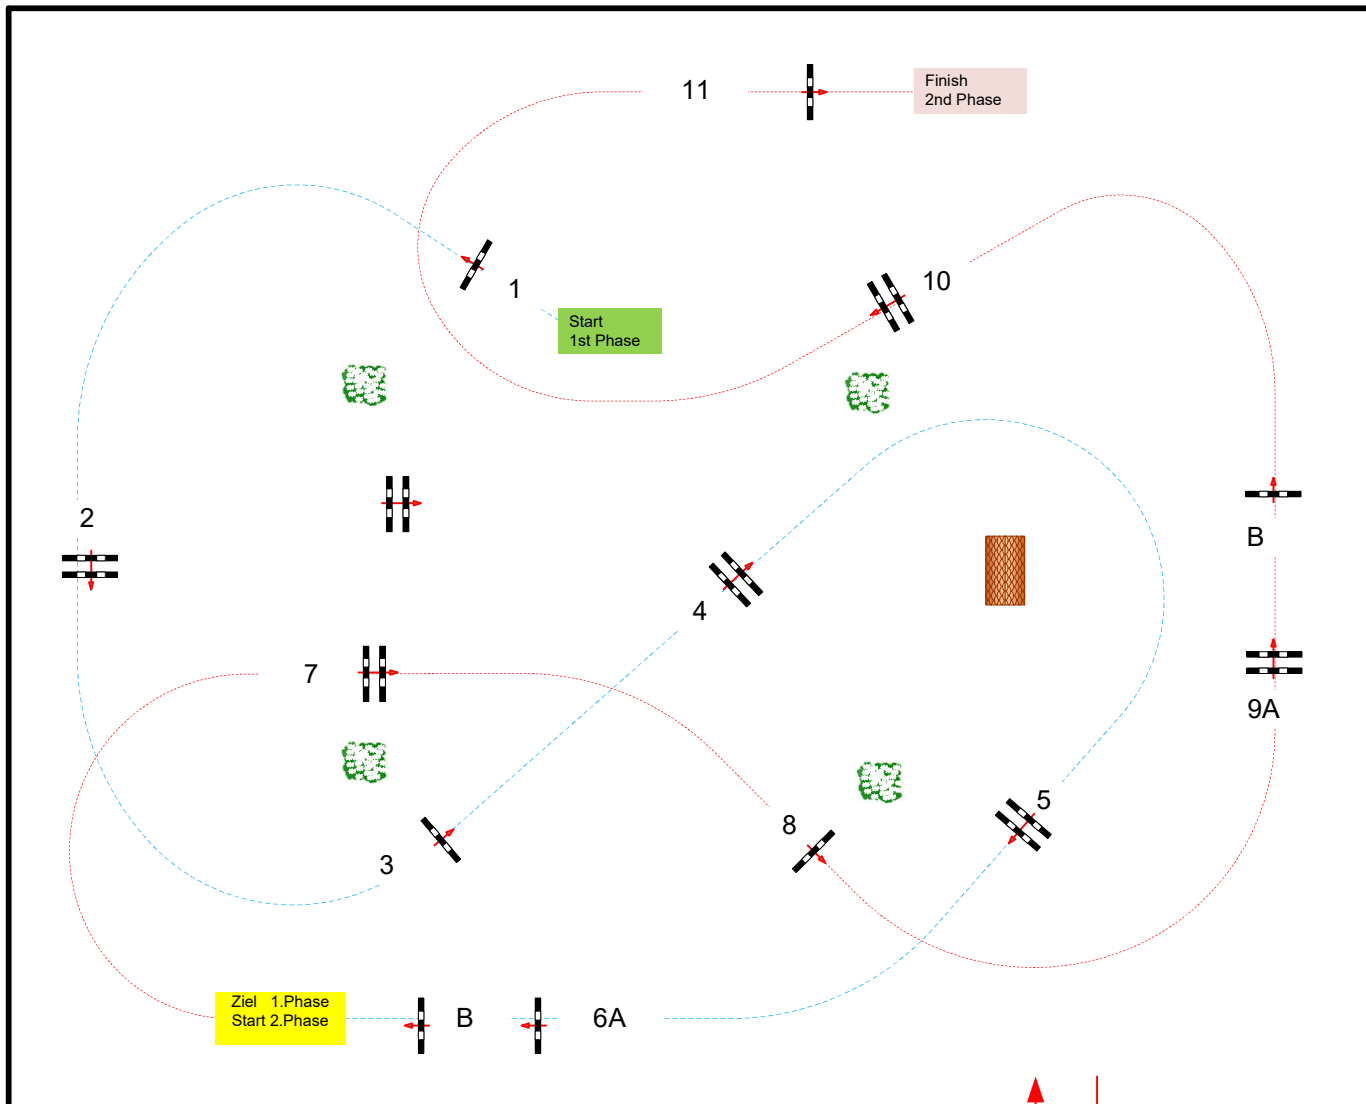

CSI** / * / YH Lier

JURY

FLANDRIA ARENA

Class No.: **B**

CSI YH 6 yrs old

Competition in two Phases special

donderdag 15 april 2021

Table: A
National RG:
FEI RG / Art. 274-2-5
Height: 1,20 m

Speed: 350 m/min
Length: 260 m
Time allowed: 45 sec
Time limit: 90 sec

Obstacles: 6
Efforts: 7

2nd Phase: **7 t/m 11**

Length: 280 m
Time allowed: 48 sec
Time limit: 96 sec

Course Designer;
Henk Linders
Martin Jansman
Kristof Stevens

80x100