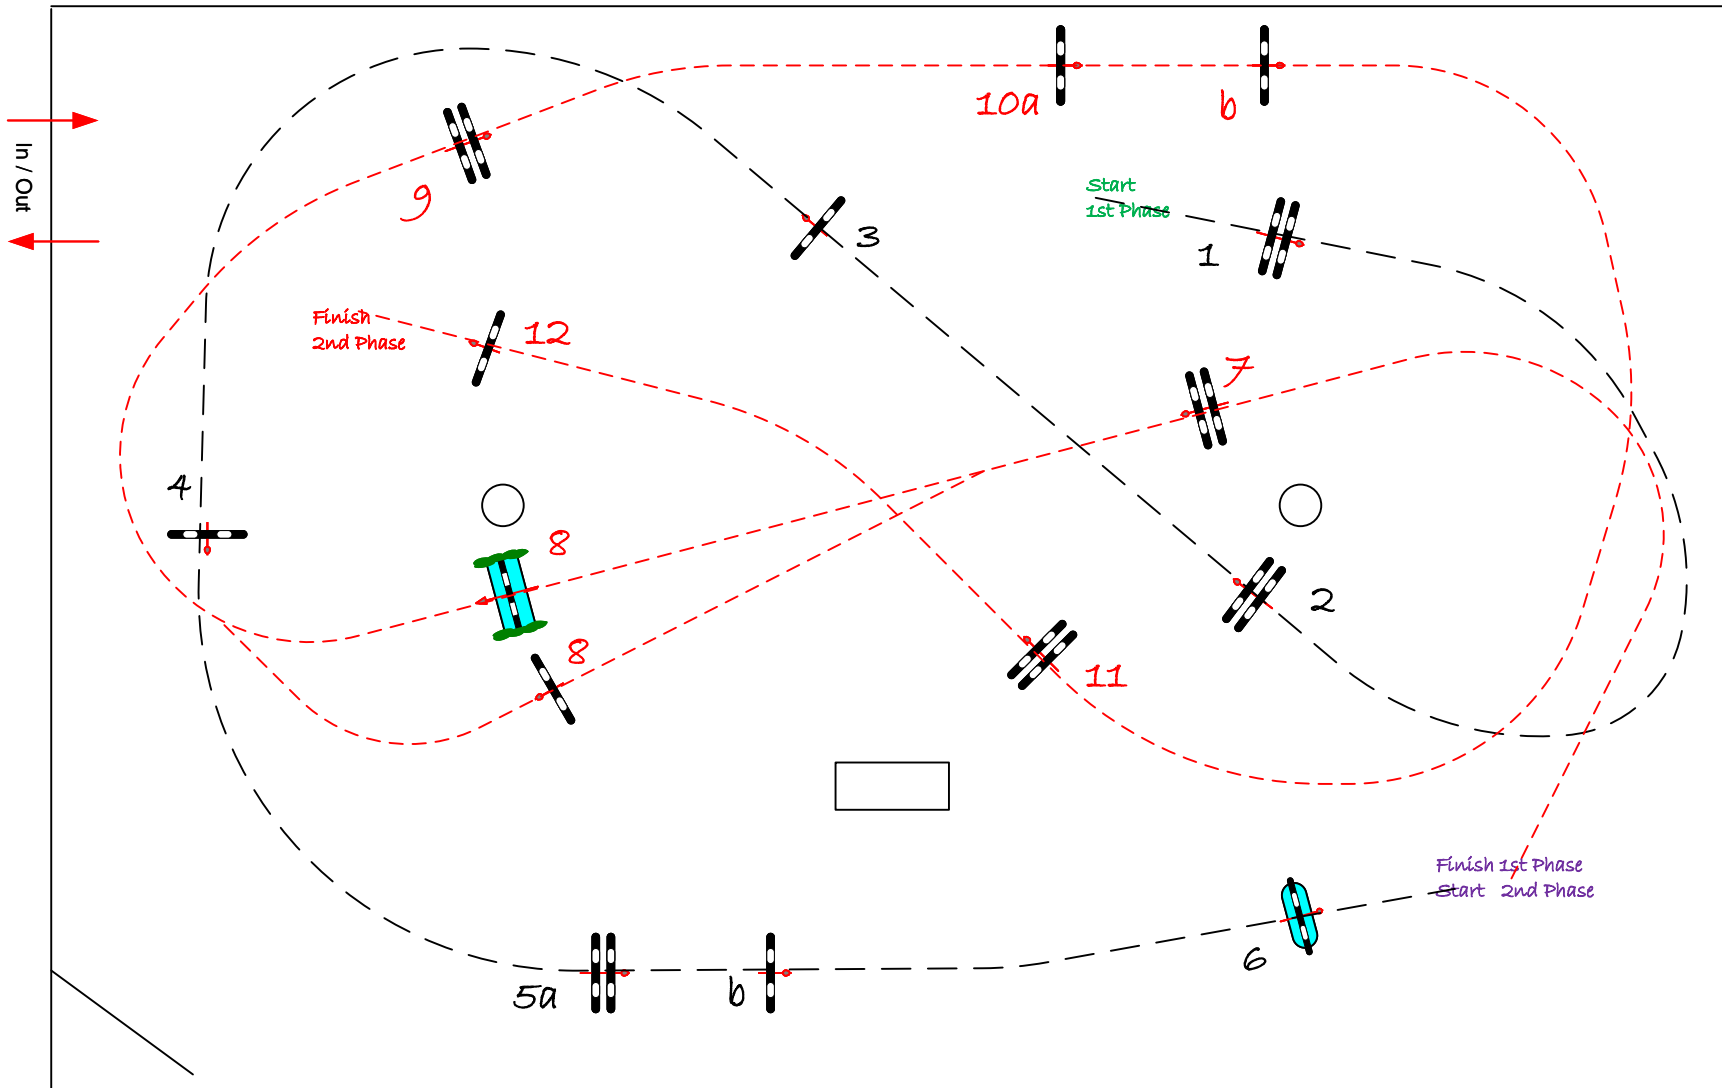

FEI RG / Art. 274.2.5

Height: 1,25 m

Speed: 350 m/min

Length: 240 m

Time allowed: 42 sec

Time limit: 84 sec

1st Phase: 1 -- 6

Efforts: 7

Penalty sec:

Closed combination:

2nd Phase: 7 -- 12

Length: 300 m

Time allowed: 52 sec

Time limit: 104 sec

JURY

COURSE DESIGNER
VERBOVEN LUC