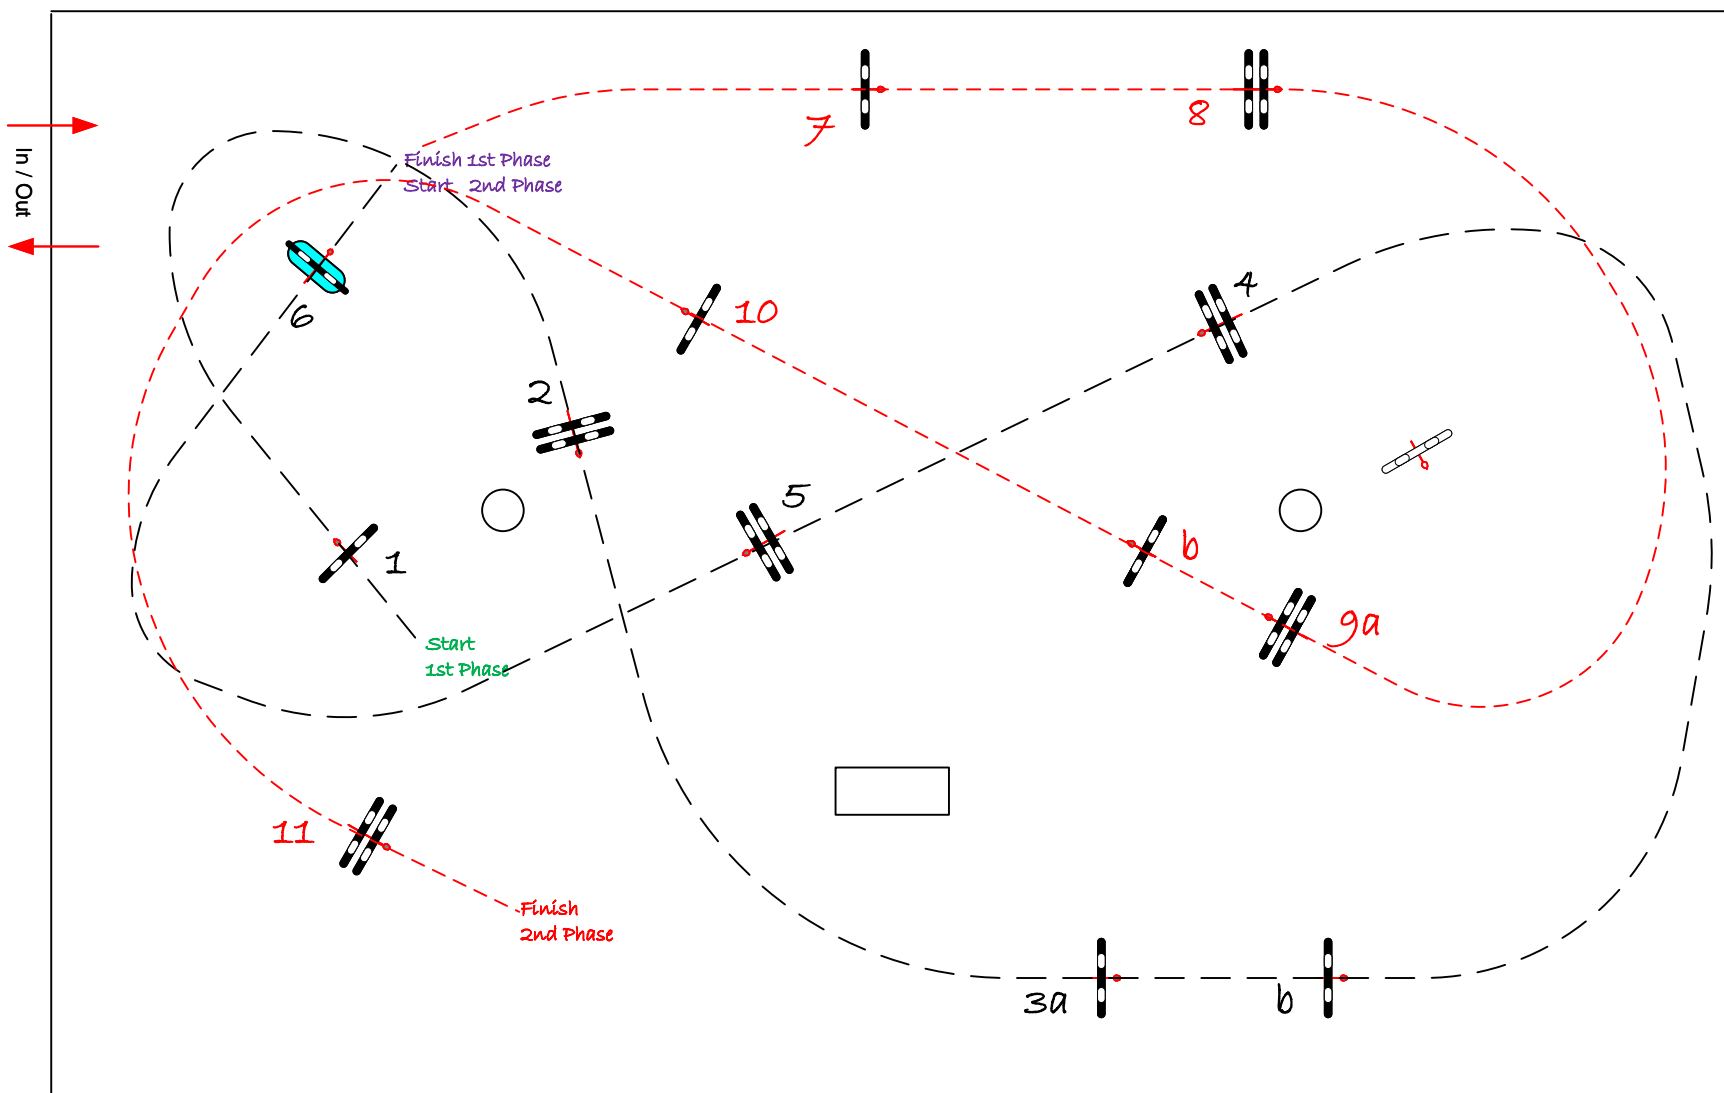

GOLD

Class No.: 2

NATIONAAL 1.30

STEPHEX ARENA

Competition in two Phases SPECIAL

vrijdag 6 augustus 2021

Table: A
National RG:
FEI RG / Art. 274.2.5
Height: 1,30 m

Speed: 350 m/min
Length: 270 m
Time allowed: 47 sec
Time limit: 94 sec

1st Phase: 1-- 6
Efforts: 7
Penalty sec:
Closed combination:

2nd Phase: 7-- 11
Length: 220 m
Time allowed: 38 sec
Time limit: 76 sec

COURSE DESIGNER
VERBOVEN LUC

0476.46.40.70

JURY