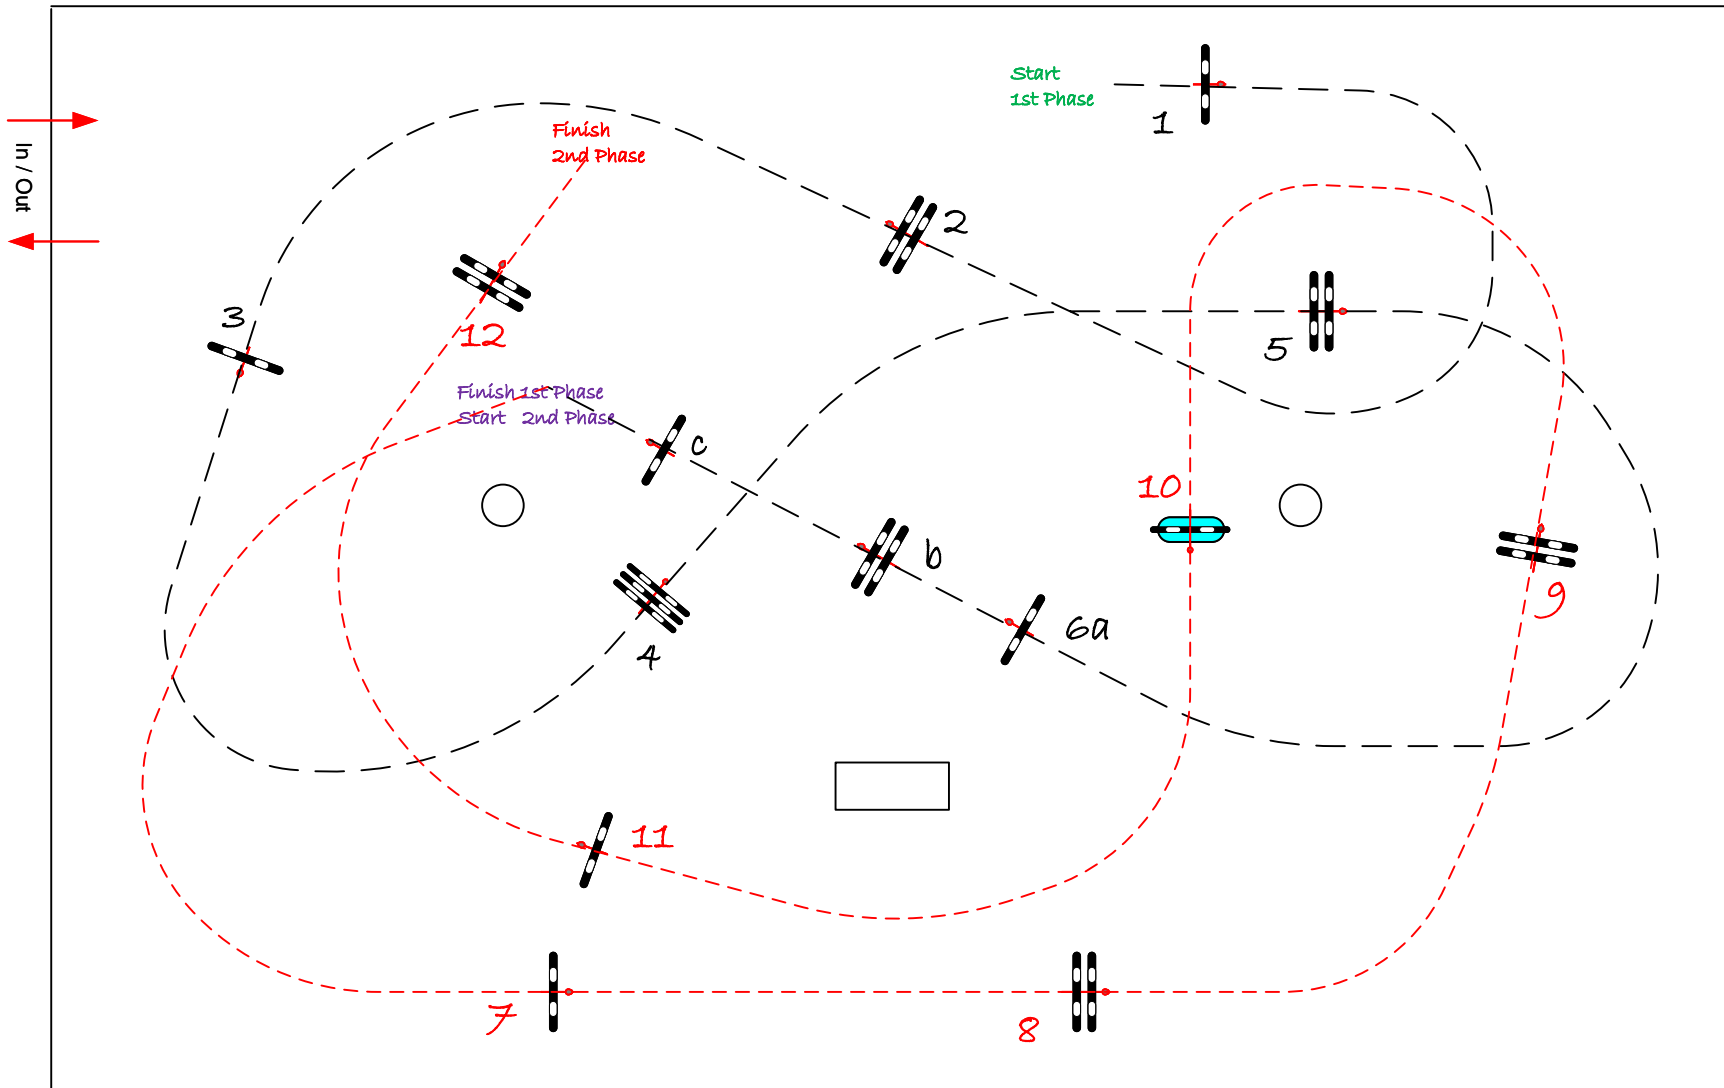

GOLD

STEPHEX ARENA

Class No.: 6

NATIONAAL 1.40

Competition in two Phases SPECIAL

zaterdag 7 augustus 2021

Table: A
National RG:
FEI RG / Art. 274.2.5
Height: 1.40 m

Speed: 350 m/min
Length: 280 m
Time allowed: 48 sec
Time limit: 96 sec

1st Phase: 1 -- 6
Efforts: 8
Penalty sec:
Closed combination:

2nd Phase: 7 -- 12
Length: 260 m
Time allowed: 45 sec
Time limit: 90 sec

Henders & Hazel

COURSE DESIGNER
VERBOVEN LUC

0476.46.40.70

JURY