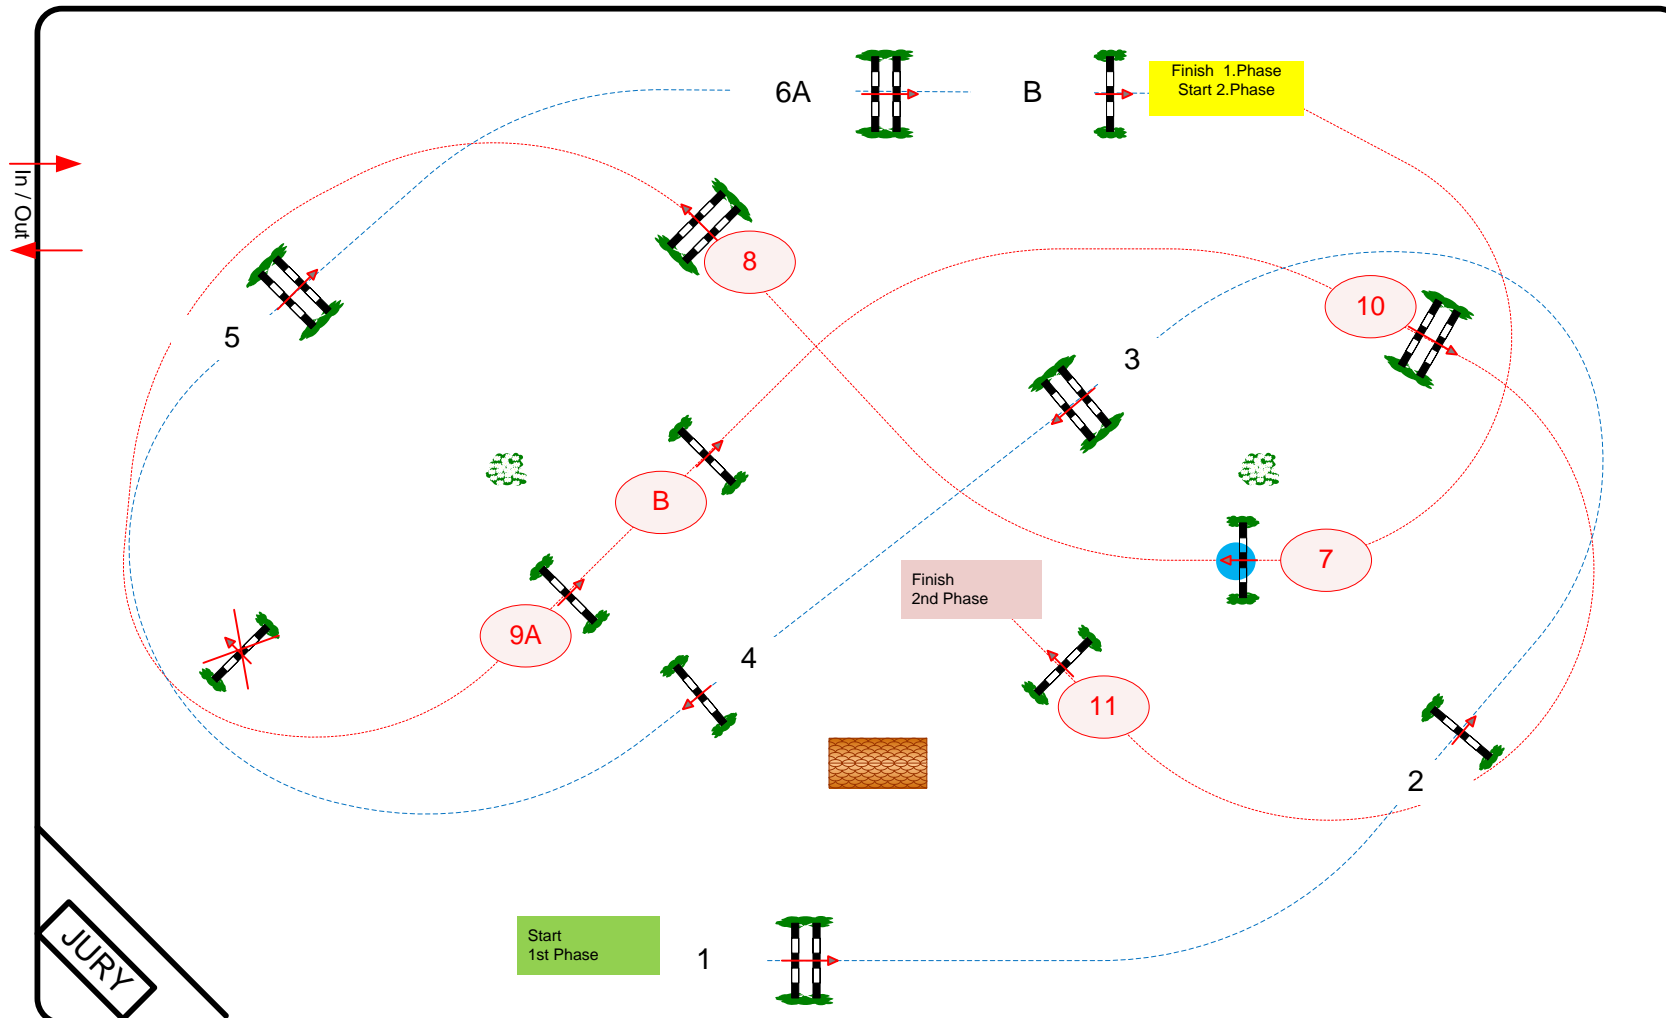

CSI*** / * / YH LIER

Table: A
National RG:
FEI RG / Art. 274.2.5
Height: 1,30 m

Speed: 350 m/min
Length: 260 m
Time allowed: 45 sec
Time limit: 90 sec

Obstacles: 1 - 6
Efforts: 7

Jump-off: 7 - 11
Length: 280 m
Time allowed: 48 sec
Time limit: 96 sec

STEPHEX ARENA

Class No.: **C**

CSI YH 7 yrs old

competition two phases special

vrijdag 23 juli 2021

Course Designer;
Henk Linders
Martin Jansman