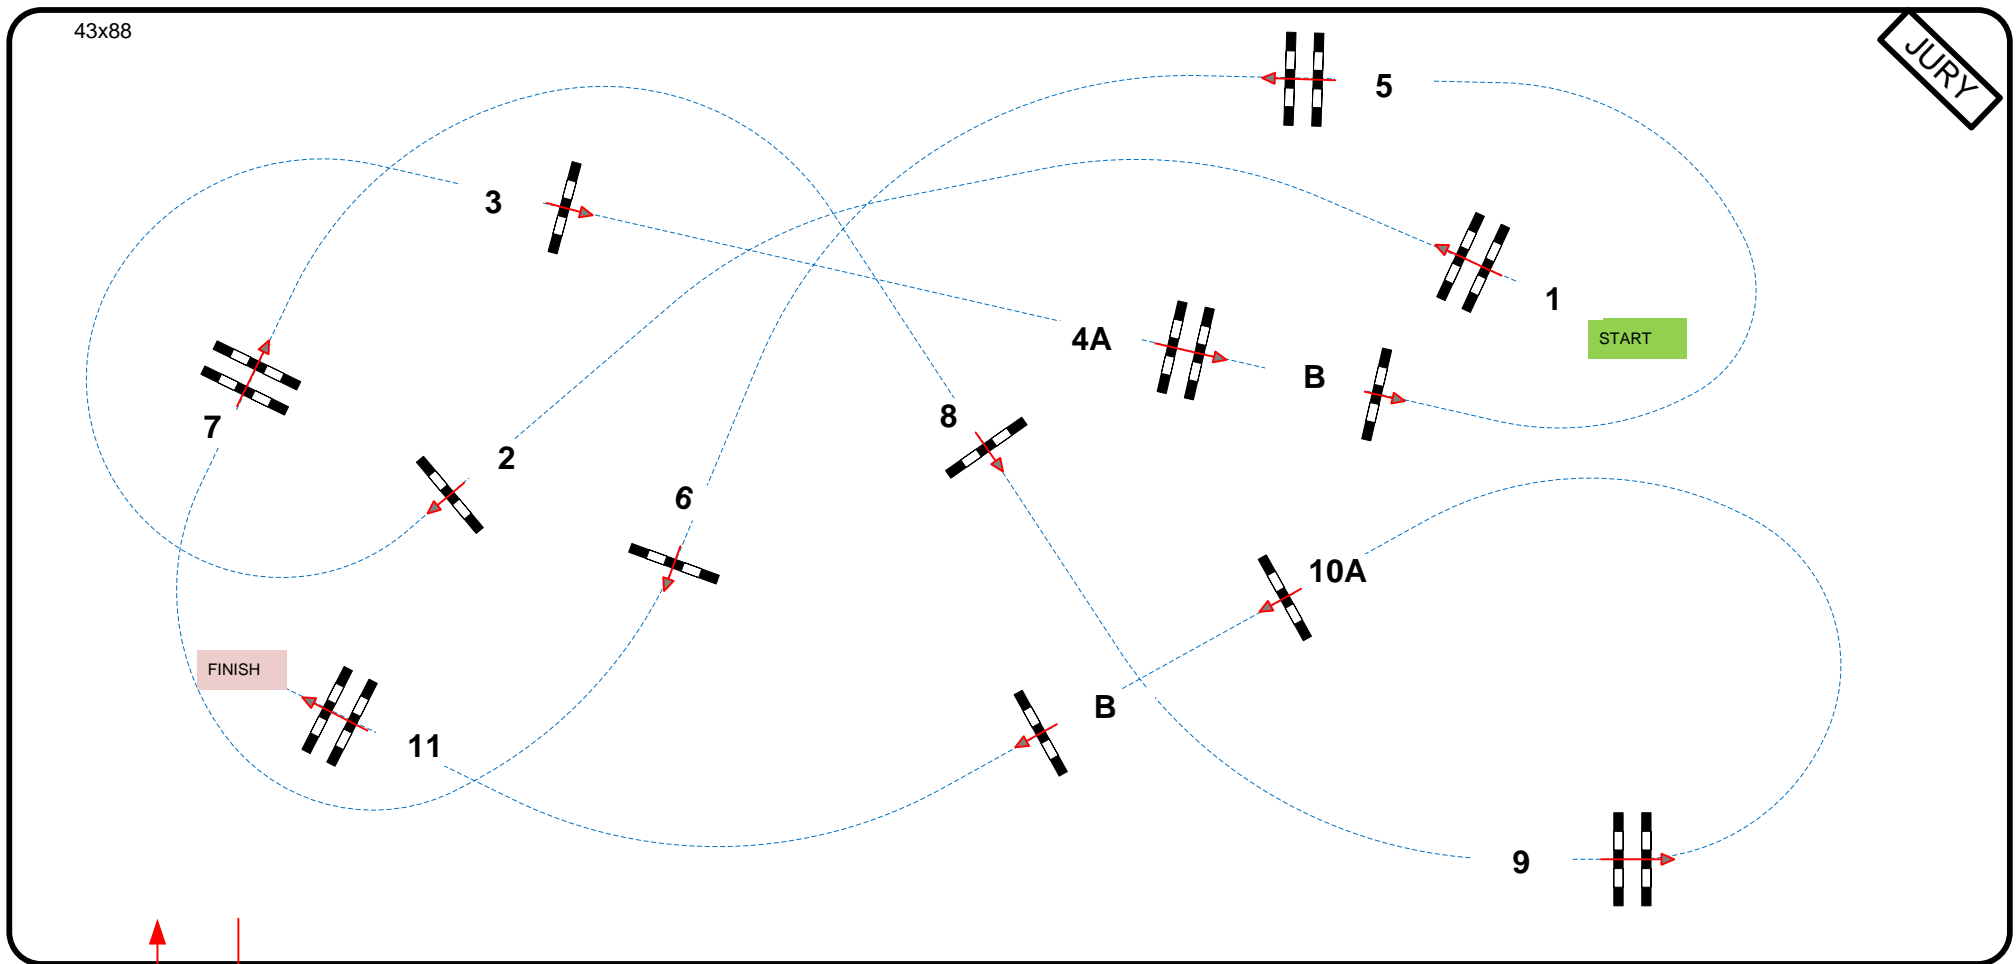

Class
C

CSI YH 5 / 6 yrs old

Competition against the clock

vrijdag 19 november 2021

Table: A
National RG:
FEI RG / Art. 238.2.1
Height: 1,10 / 1,20 m

Speed: 350 m/min
Length: 440 m
Time allowed: 76 sec
Time limit: 152 sec

Obstacles: 11
Efforts: 13

In / Out