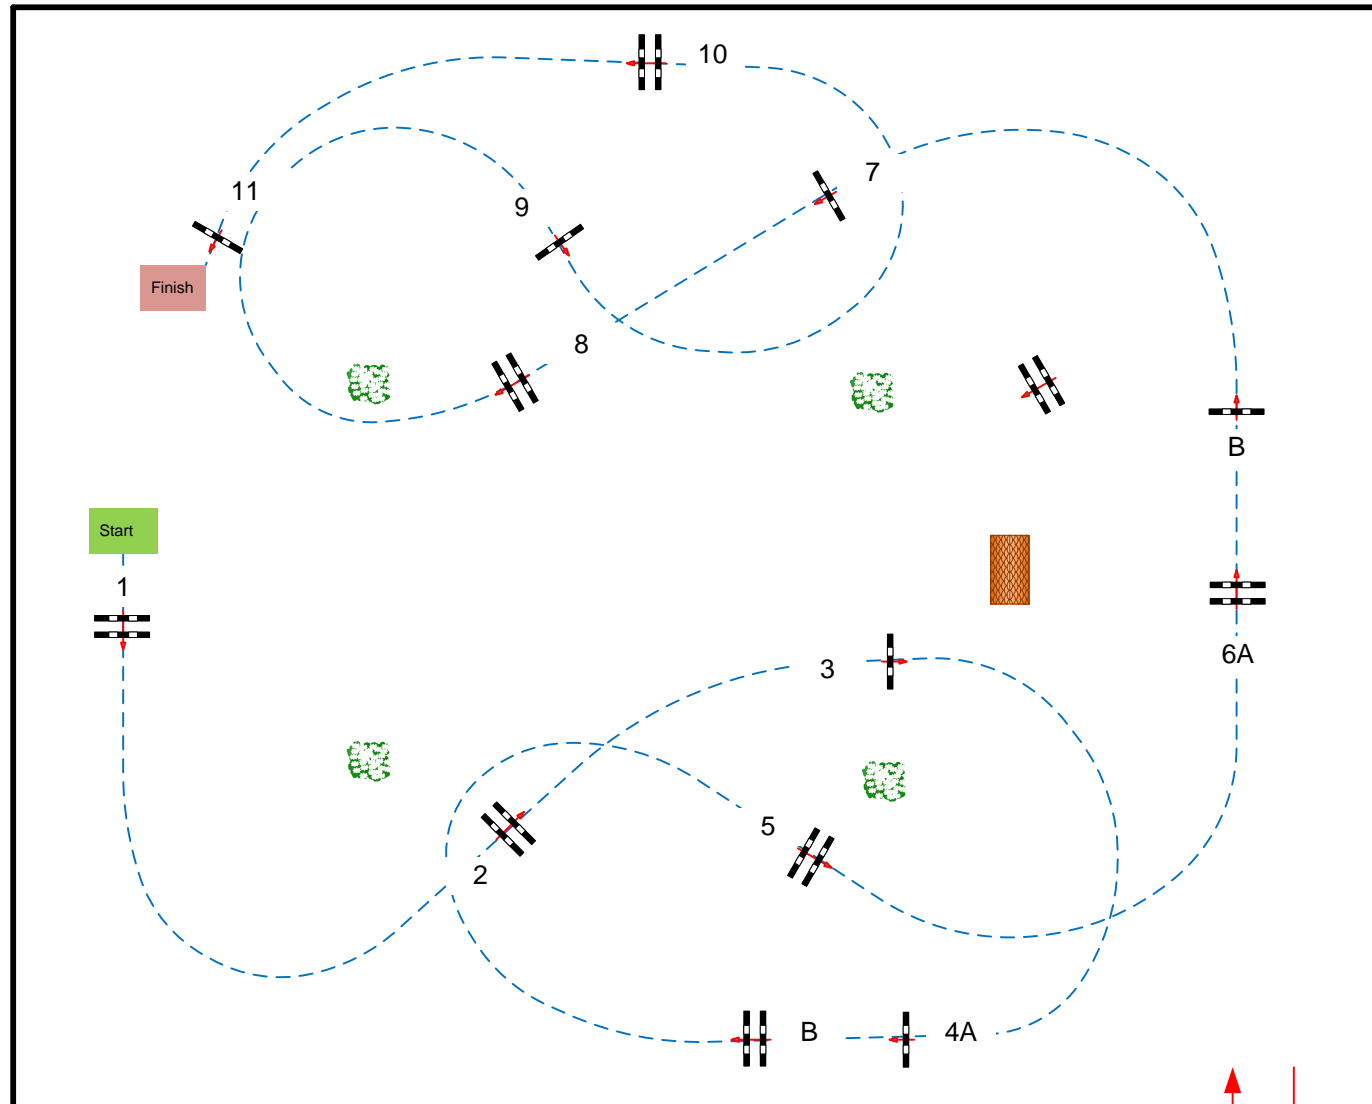

JURY

FLANDRIA ARENA

Class No.: **IV**

CSI\* 1,10

Competition against the clock

zaterdag 26 maart 2022

Table: A  
National RG:  
FEI RG / Art. 238.2.1  
Height: 1,10 m

Speed: 350 m/min  
Length: 490 m  
Time allowed: 84 sec  
Time limit: 168 sec

Obstacles: 11  
Efforts: 13

Course Designer;  
Marco de jong  
Henk Linders  
Luc Verboven

80x100

In / Out