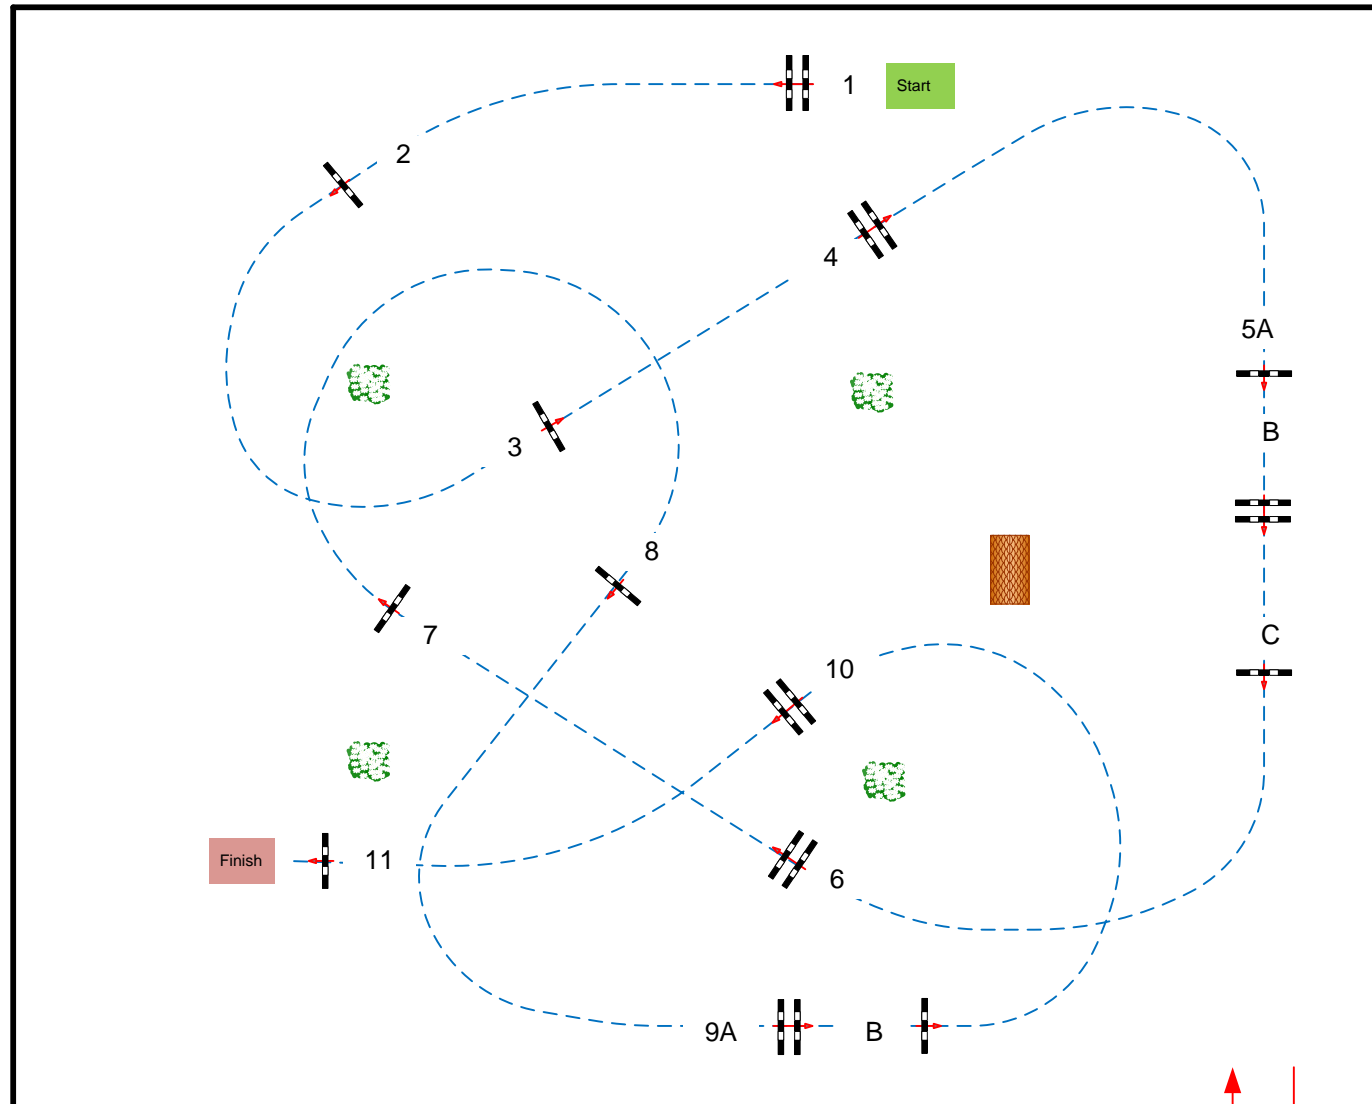

# CSIP - CSICH - CSIJ - CSIU25 Lier

JURY

FLANDRIA ARENA

Class No.: **17**

CSI juniors & u25 1,30

Competition with one jump-off

zaterdag 16 april 2022

Table: A  
National RG:  
FEI RG / Art. 238.2.2  
Height: 1,30 m

Speed: 350 m/min

Length: 480 m  
Time allowed: 83 sec  
Time limit: 166 sec

Obstacles: 11  
Efforts: 14

Jump off: **6 - 7 - 8 - 9AB - 10 - 11**

Length: 320 m  
Time allowed: 55 sec  
Time limit: 110 sec

Course Designer;  
Marco de jong  
Henk Linders  
Luc Verboven

80x100