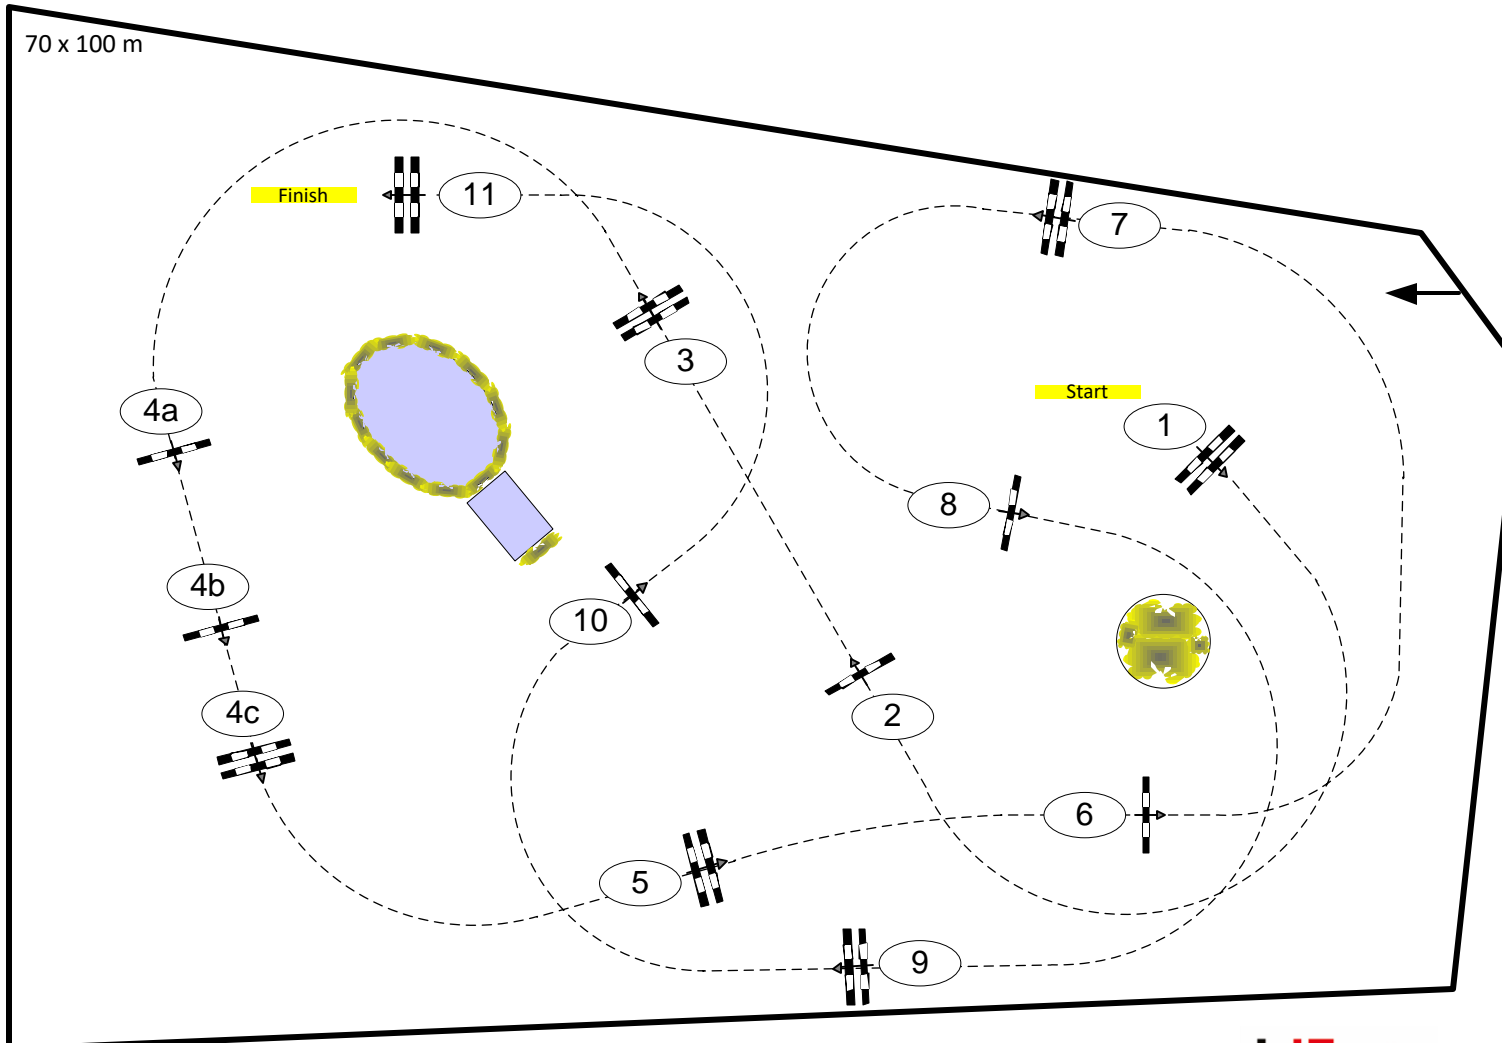

Longines Balve Optimum 2022

LONGINES
BALVE OPTIMUM

Nr.: 16

Provinzial

Springprüfung Kl. S* FZ

Table: A
National RG: 501 A 1
FEI RG / Art.
Height: 1,40 m

Speed: 350 m/min

Length: 460 m
Time allowed: 79 sec
Time limit: 158 sec

Obstacles: 11
Efforts: 13
Penalty sec

Jump-Off / 2ndPhase:

0

Length: 0 m
Time allowed: 43 sec
Time limit: 86 sec

Parcourschef:
Frank Rothenberger, Christian Wiegand & Team

IsiGrade
Jumping Equipment