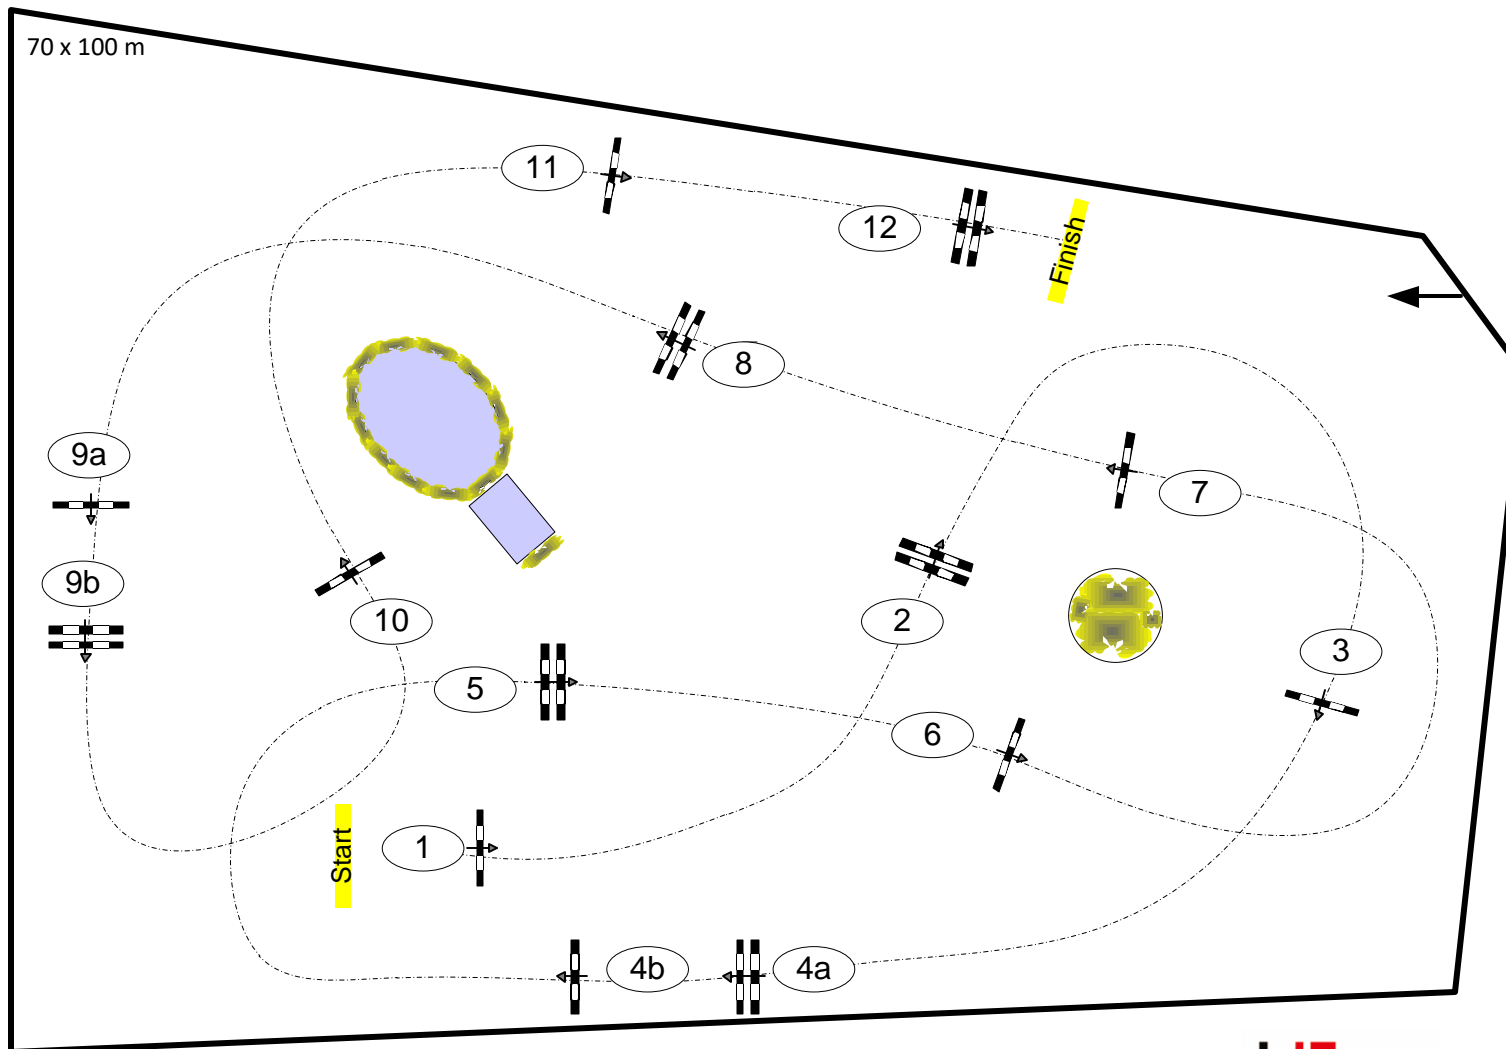

Longines Balve Optimum 2022

Nr.: 27 **Medium Tour**

Competition against the glock

Table: A
 National RG:
 FEI RG / Art. 238.2.1
 Height: 1,40 m

Speed: 350 m/min

Length: 430 m
 Time allowed: 74 sec
 Time limit: 148 sec

Obstacles: 12
 Efforts: 14
 Penalty sec

Jump-Off / 2ndPhase:

0

Length: 0 m
 Time allowed: 0 sec
 Time limit: 0 sec

😊 **Parcourschef:**
 Frank Rothenberger, Christian Wiegand & Team