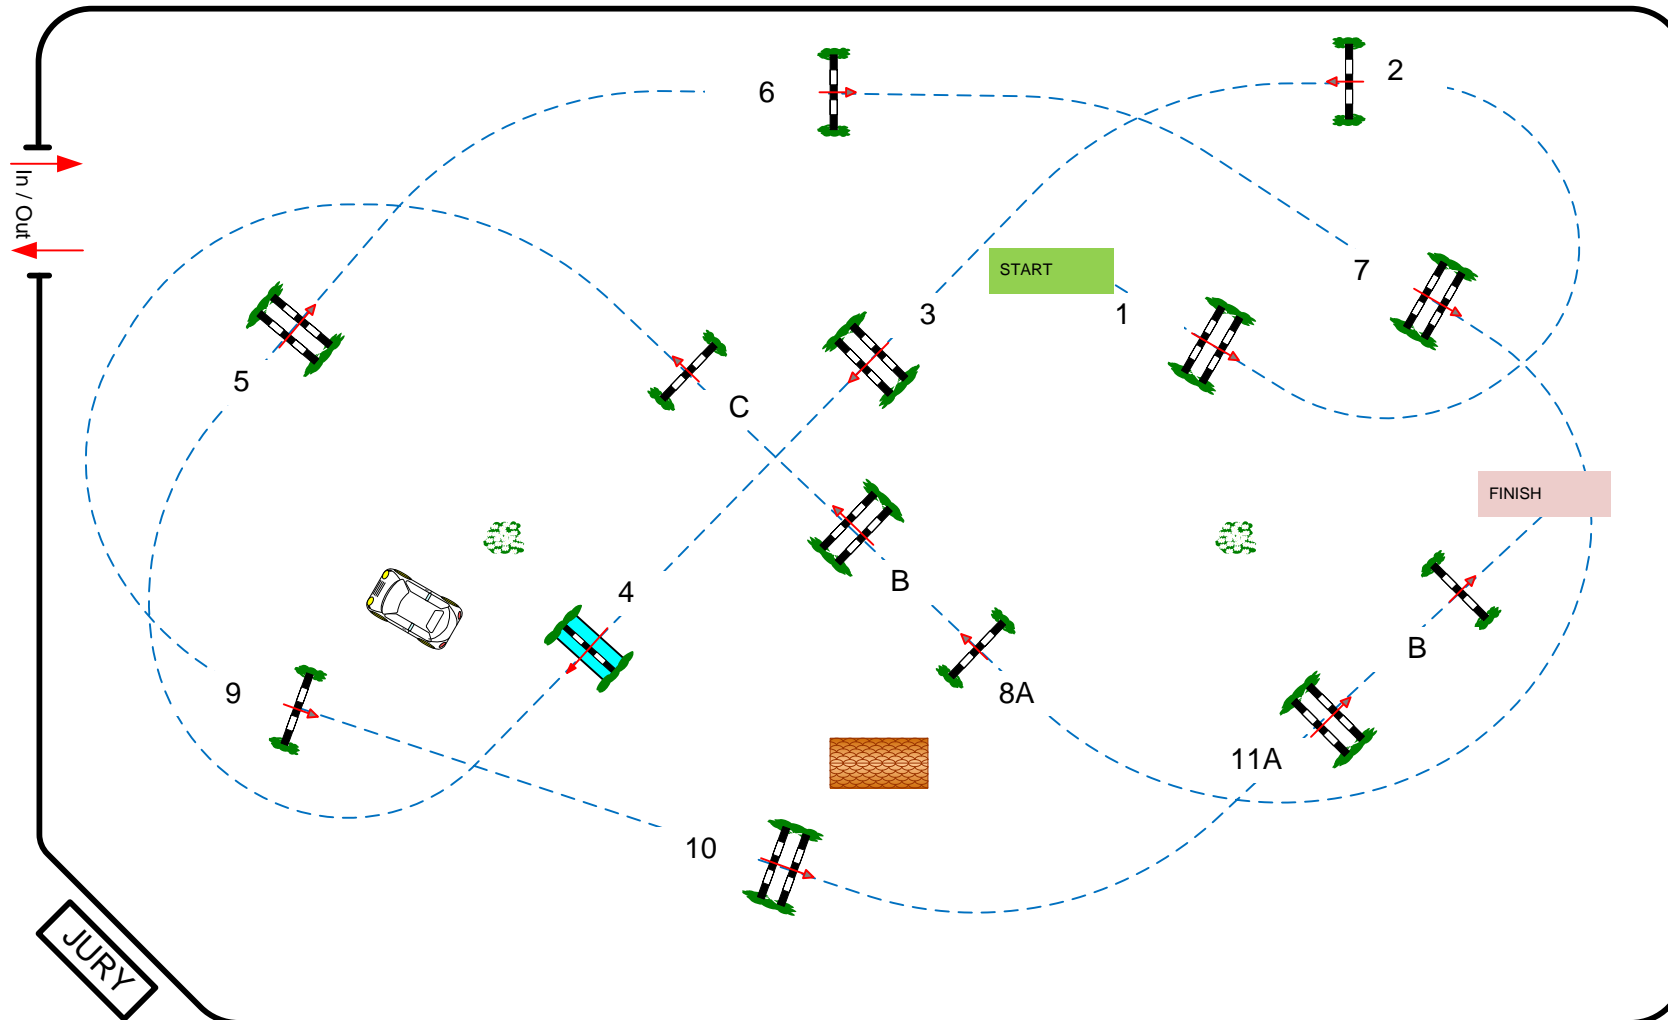

CSI** / * / YH LIER

Table: A
National RG:
FEI RG / Art. 238.2.2
Height: 1,35- 1,40 m

Speed: 350 m/min
Length: 0 m
Time allowed: 0 sec
Time limit: 0 sec

Obstacles: 11
Efforts: 14

Jump off: **6 - 7 - 8AB - 10 - 11B - 3**
Length: 300 m
Time allowed: 52 sec
Time limit: 104 sec

STEPHEX ARENA

Class No.: **F**

CSI YH 7/8 yrs olds final

Competition with jump-off

zaterdag 30 juli 2022

Course Designer;
Henk Linders
Marco de Jong
Luc Verboven