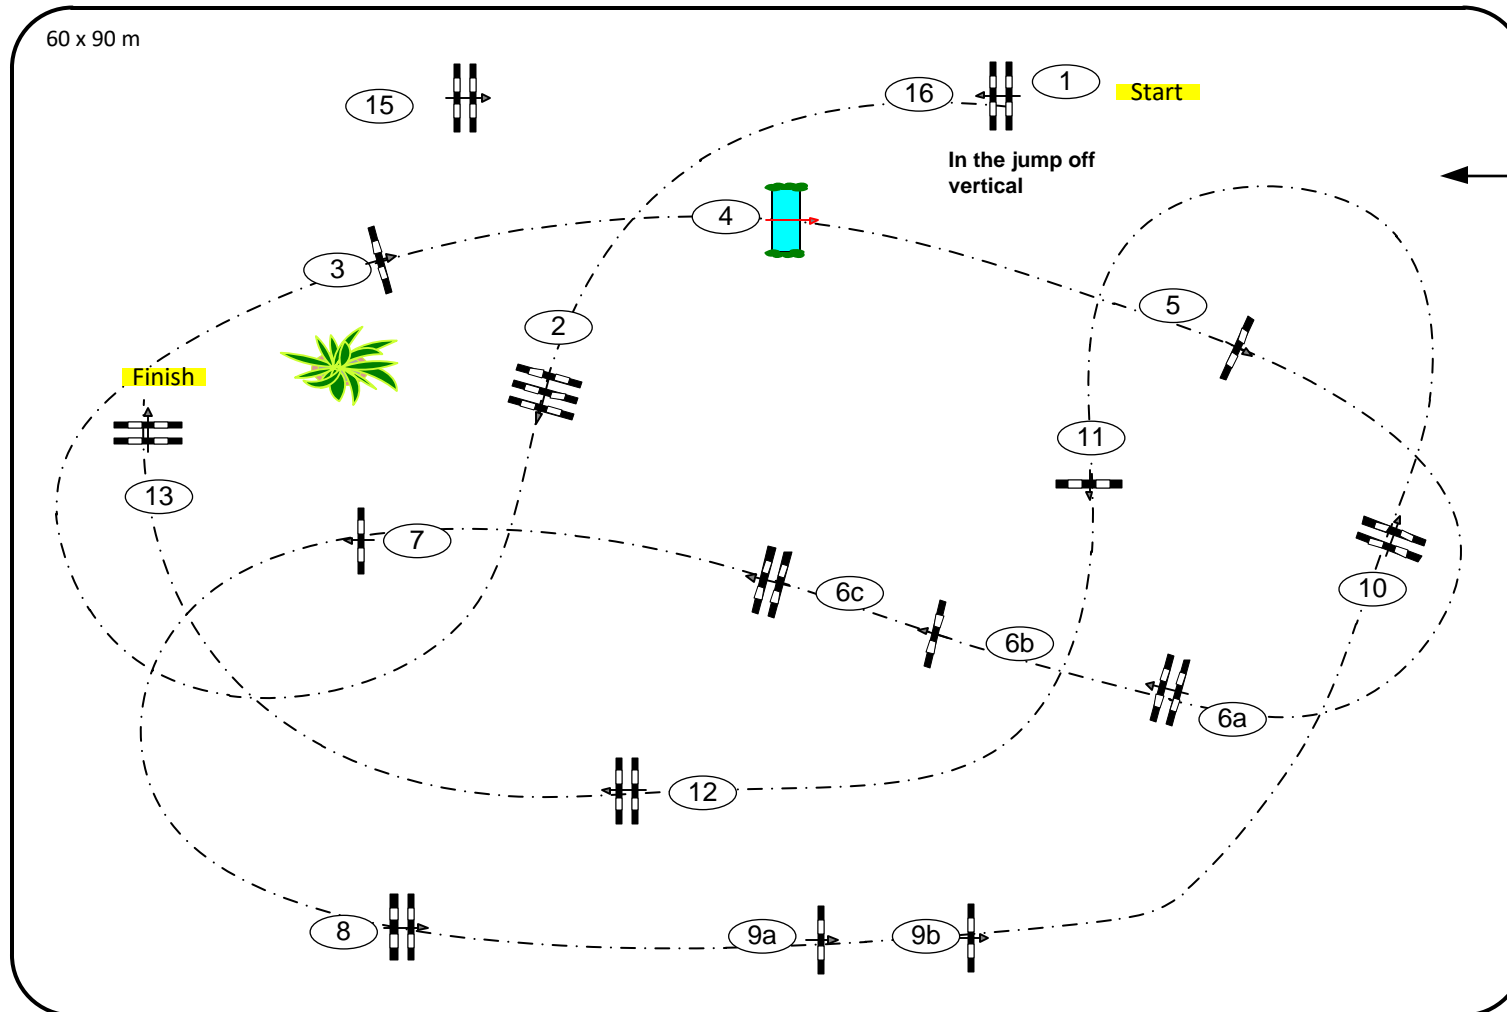

# CSI Hof Waterkant (GER)

03.08.- 07.08.2022

Class No.: **05** Grand Prix Competiton with one jump off

Table: A  
 National RG:  
 FEI RG / Art. 238.2.2  
 Height: 1,60 m

Speed: 400 m/min  
 Length: 0 m  
 Time allowed: 0 sec  
 Time limit: 0 sec

Obstacles: 13  
 Efforts: 16

1st Jump-off:

**2,15,16,6b,6c,9a,10,11,12**

Length: 365 m  
 Time allowed: 55 sec  
 Time limit: 110 sec

**IsiGrade**  
 Jumps by Rothenberger