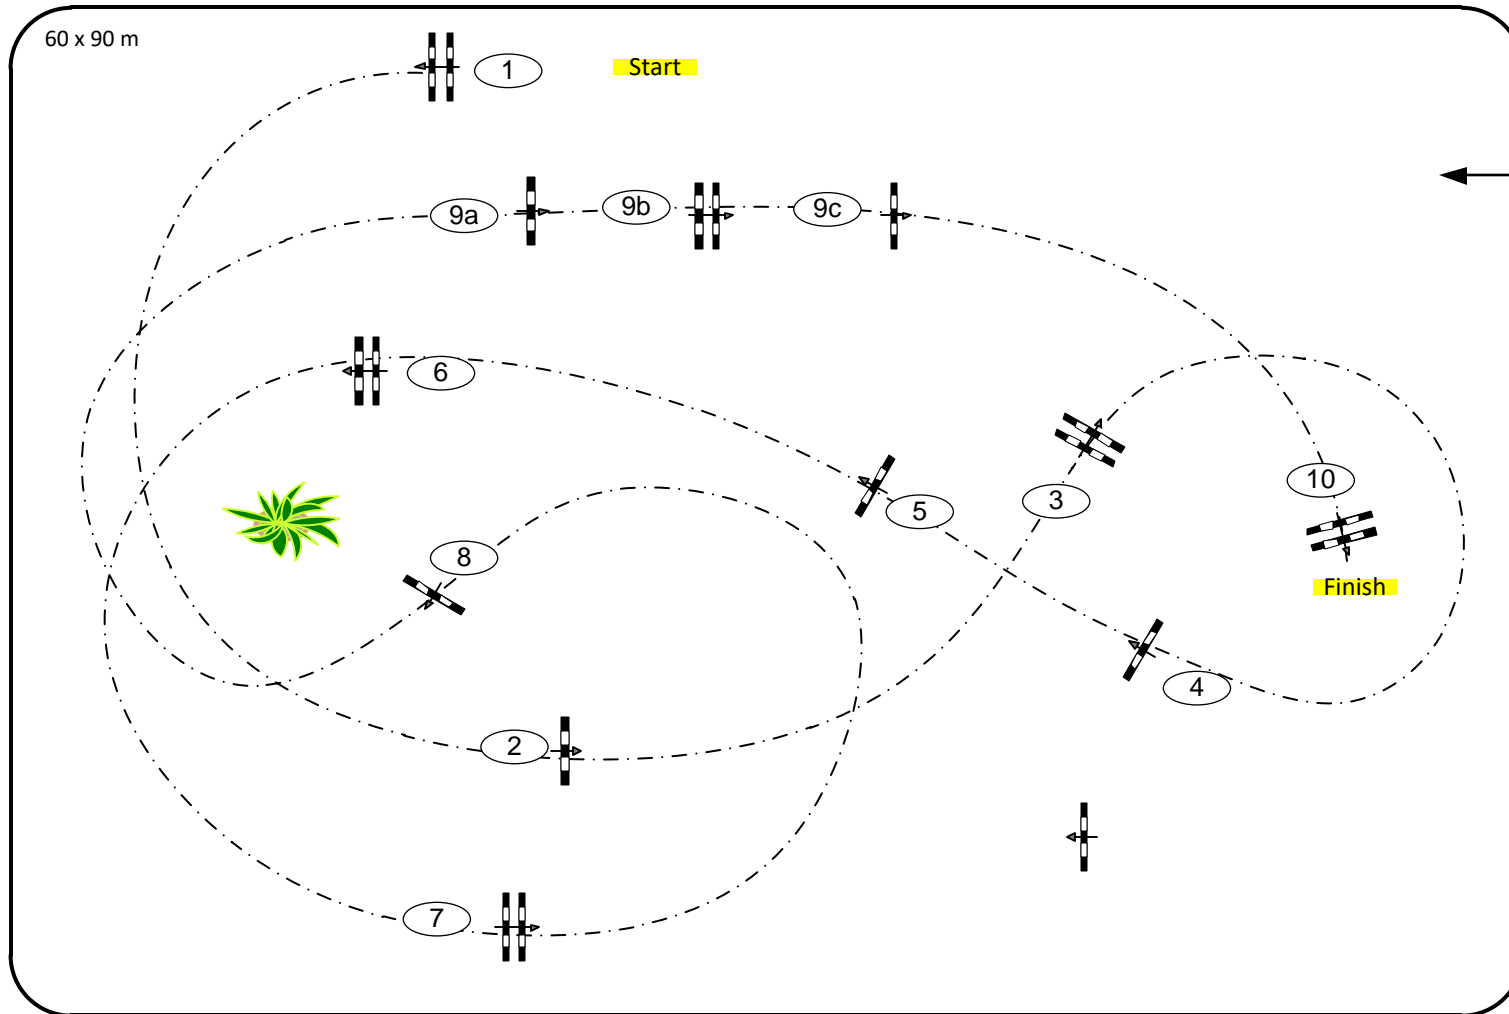

# CSI Hof Waterkant (GER)

01 – 04 July 2021

Class No.: 12

Competition against the clock

Table: A  
National RG:  
FEI RG / Art. 238.2.1  
Height: 135,1,40 m

Speed: 350 m/min  
Length: 390 m  
Time allowed: 67 sec  
Time limit: 134 sec

Obstacles: 10  
Efforts: 12

1st Jump-off:

Length: 0 m  
Time allowed: 0 sec  
Time limit: 0 sec