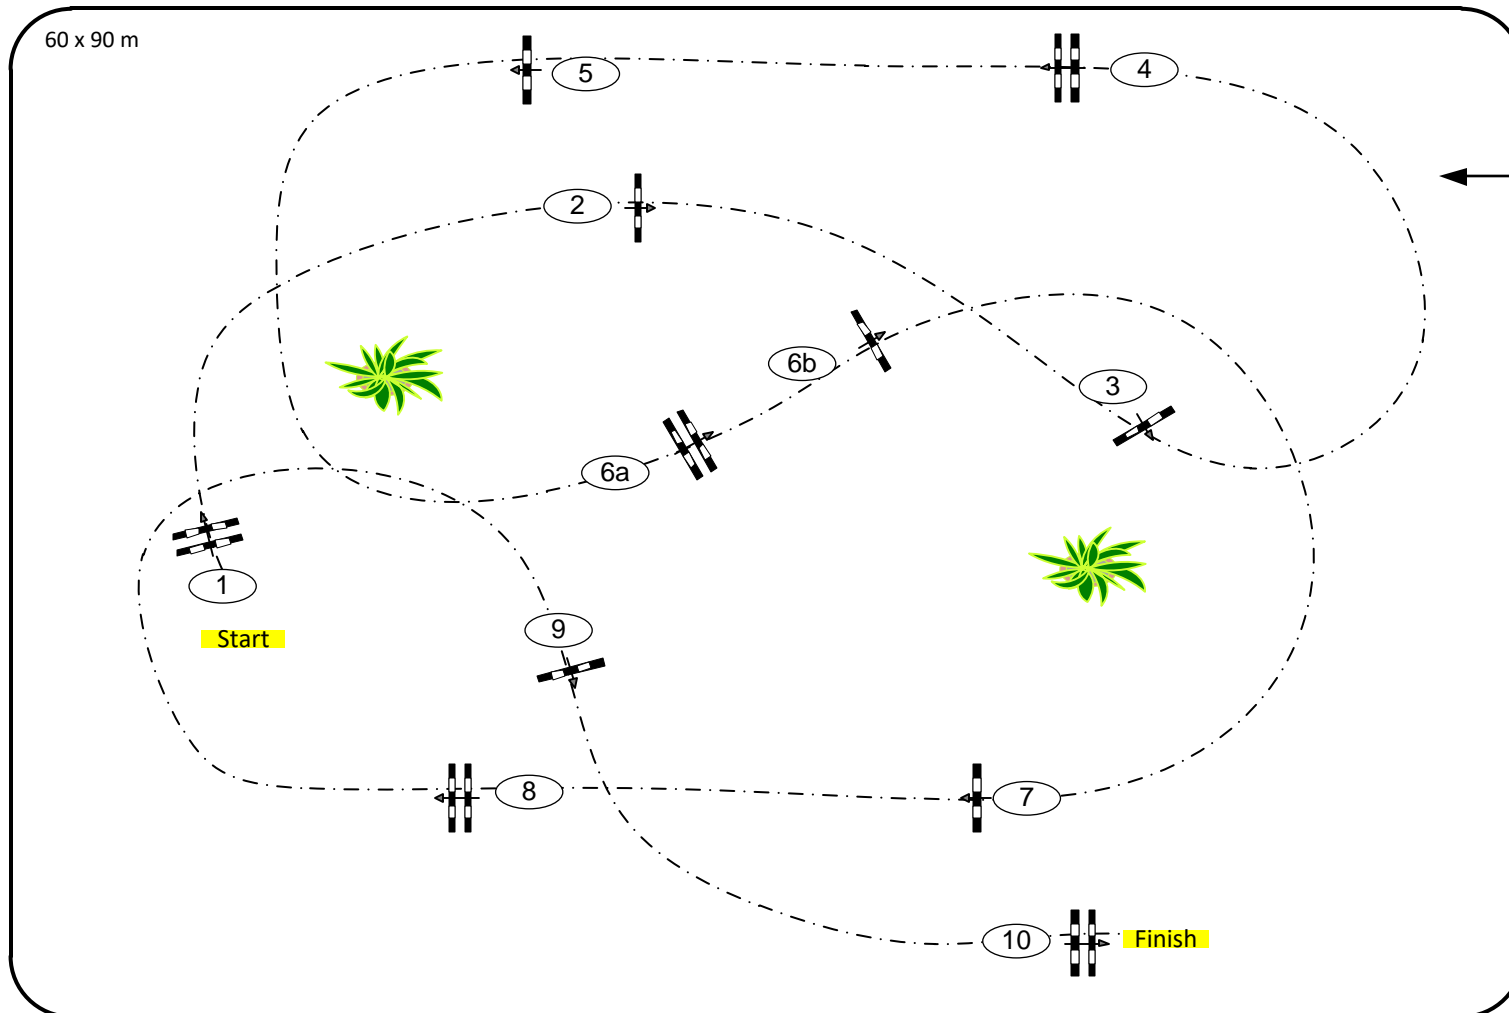

CSI Hof Waterkant (GER)

01 – 04 July 2021

Class No.: 16/19/22

Competition against the clock

Table: A
National RG:
FEI RG / Art. 238.2.1
Height: 1,15/1,25/1,40 m

Speed: 350 m/min
Length: 410 m
Time allowed: 71 sec
Time limit: 142 sec

Obstacles: 10
Efforts: 11

1st Jump-off:

Length: 0 m
Time allowed: 0 sec
Time limit: 0 sec