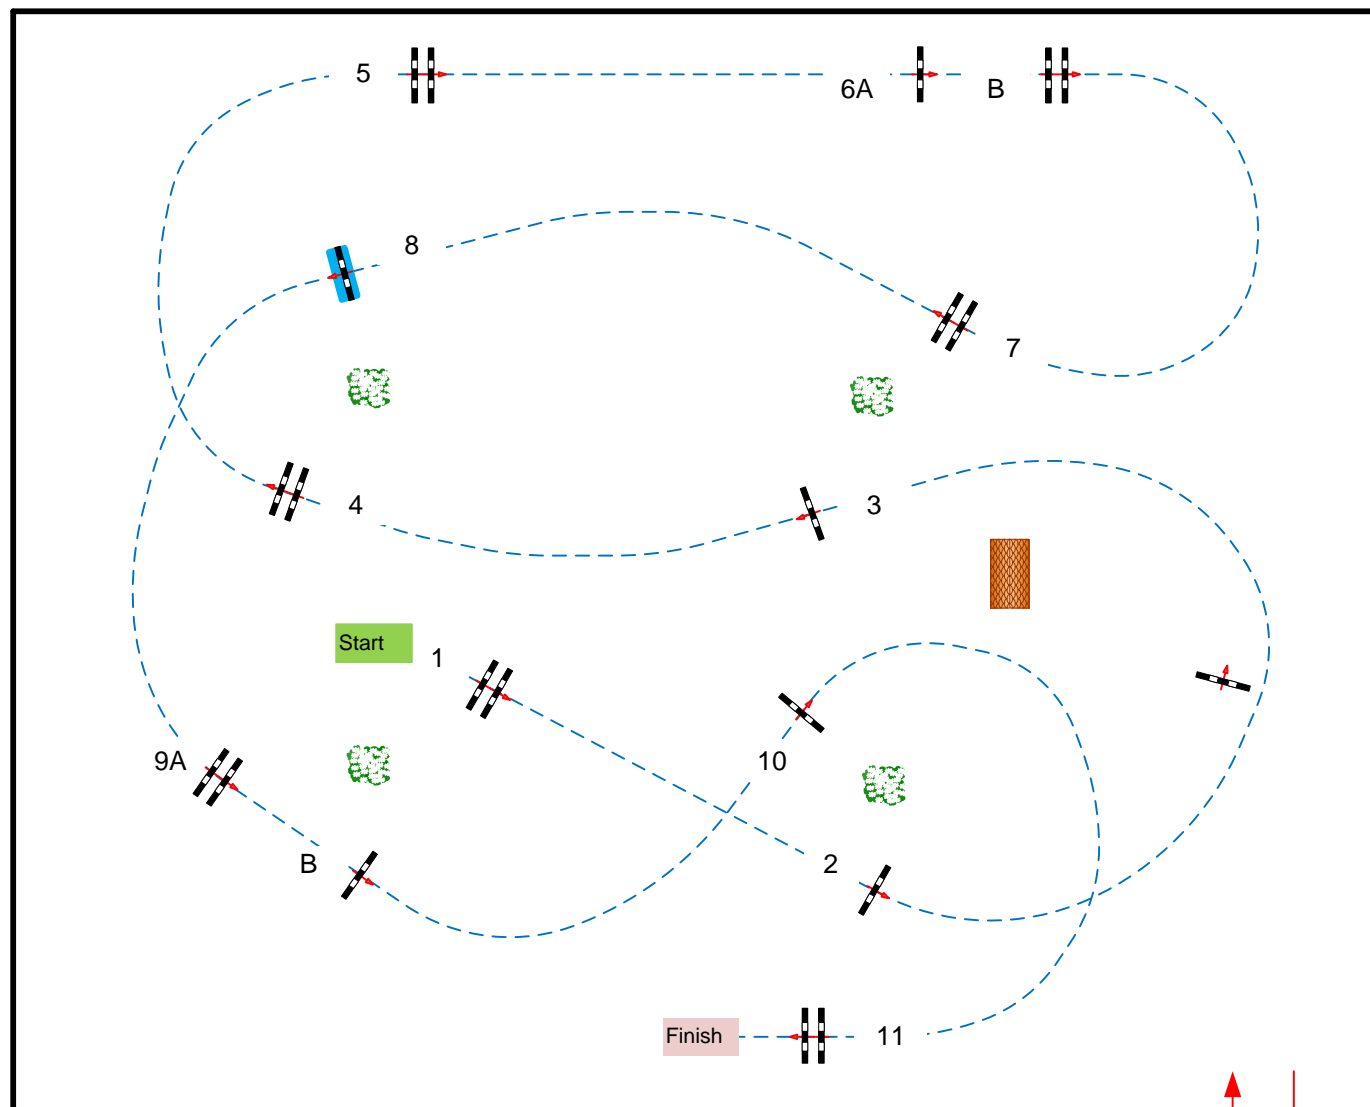

JURY

FLANDRIA ARENA

Class No.: **VI**

CSI* 1,30

Competition in two Phases

zaterdag 3 september 2022

Table: A
National RG:
FEI RG / Art. 238.2.1
Height: 1,30 m

Speed: 350 m/min

Length: 480 m
Time allowed: 83 sec
Time limit: 166 sec

Obstacles: 11
Efforts: 13

80x100

In / Out

Course Designer;
Marco de jong
Henk Linders
Luc Verboven