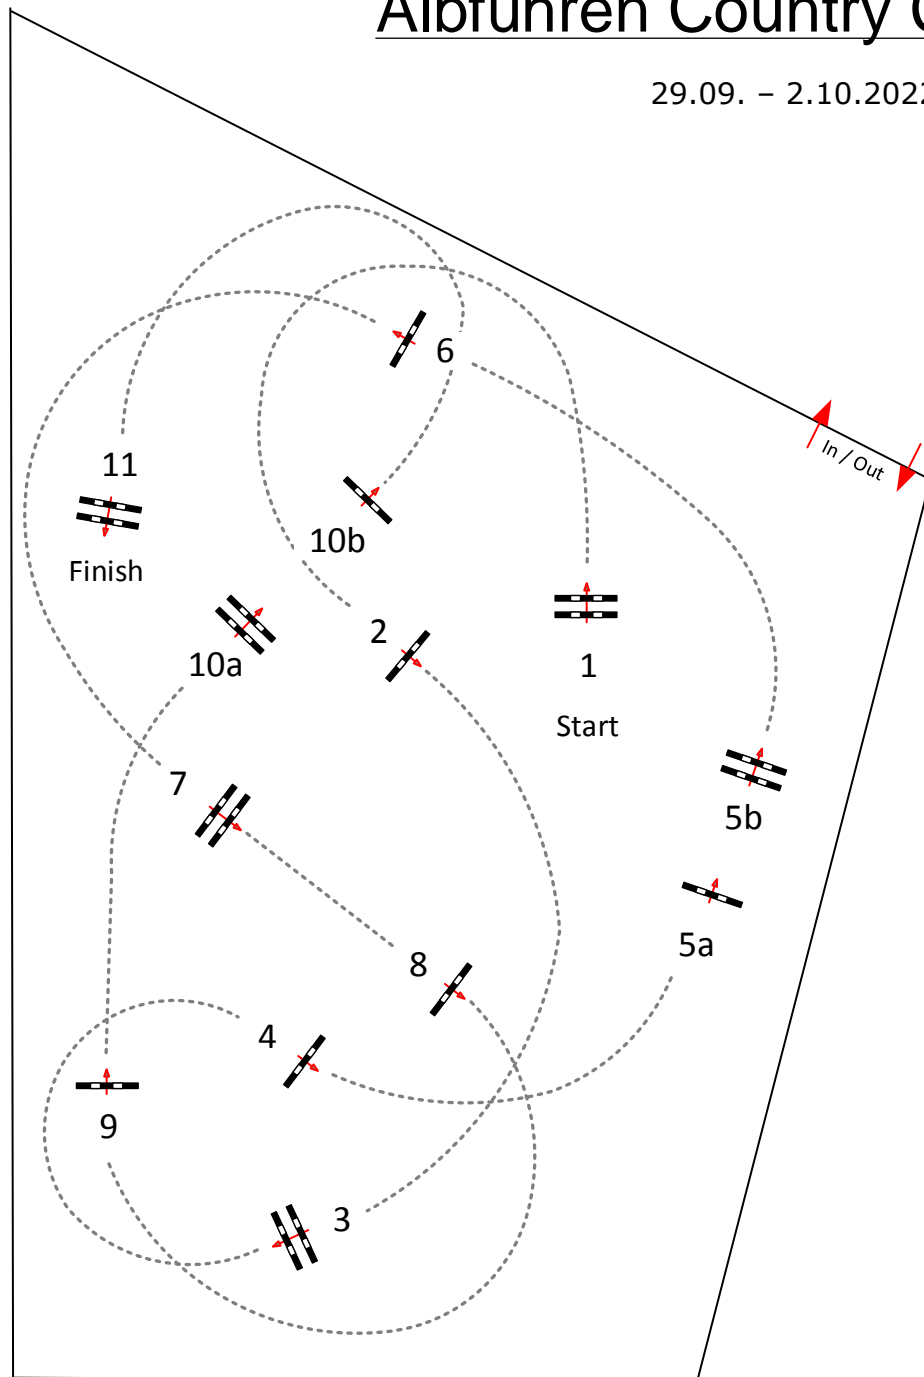

1

Albführen Country Classics 2022

29.09. – 2.10.2022

Class No.: 1

CSI2*

Competition not against the clock

29.09.2022

Start: 12.30

Table: A

National RG:

FEI RG / Art. 238.1.1

Height: 1,40 m

Speed: 350 m/min

Length: 470 m

Time allowed: 81 sec

Time limit: 162 sec

Obstacles: 11

Efforts: 13

Penalty sec

Closed combination:

Judges

Course Designer
Peter Schumacher (GER)

Markus Roll (GER)
Phil Schmauder (GER)
Volker Trefzger