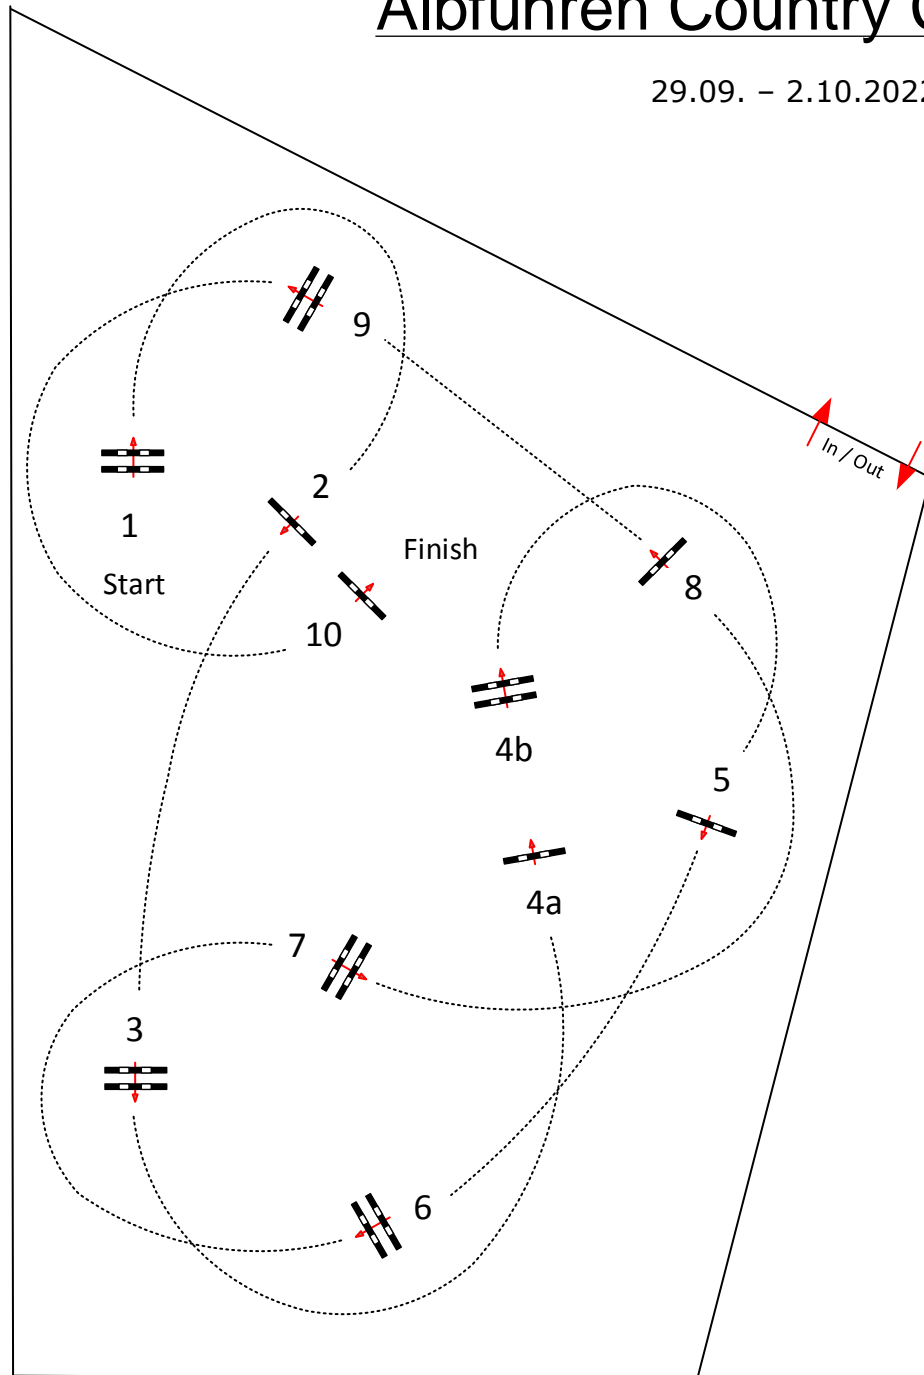

9

Albführen Country Classics 2022

29.09. – 2.10.2022

Class No.: 9

CSICH

Competition not against the clock

30.09.2022

Start: 17.00

Table: A

National RG:

FEI RG / Art. 238.1.1

Height: 1,20 m

Speed: 350 m/min

Length: 460 m

Time allowed: 79 sec

Time limit: 158 sec

Obstacles: 10

Efforts: 11

Penalty sec

Closed combination:

Judges

Course Designer
Peter Schumacher (GER)

Markus Roll (GER)
Phil Schmauder (GER)
Volker Trefzger