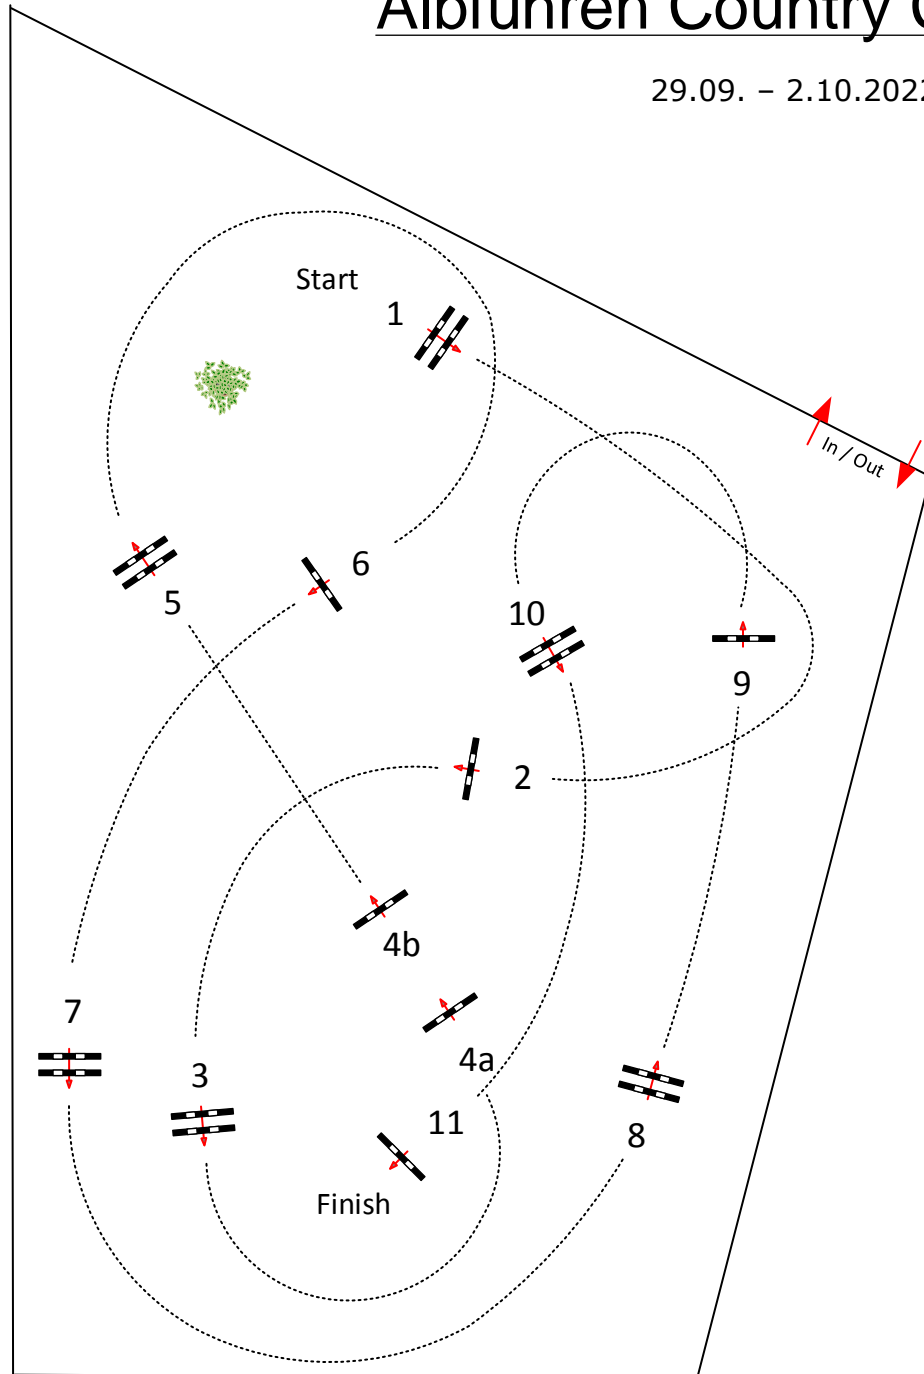

01.10.2022

Start: 11.30

Table: A

National RG:

FEI RG / Art. 238.2.1

Height: 1,15 1,25 1,40 m

Speed: 350 m/min

Length: 460 m

Time allowed: 79 sec

Time limit: 158 sec

Obstacles: 11

Efforts: 12

Penalty sec

Closed combination:

Judges

Course Designer
Peter Schumacher (GER)