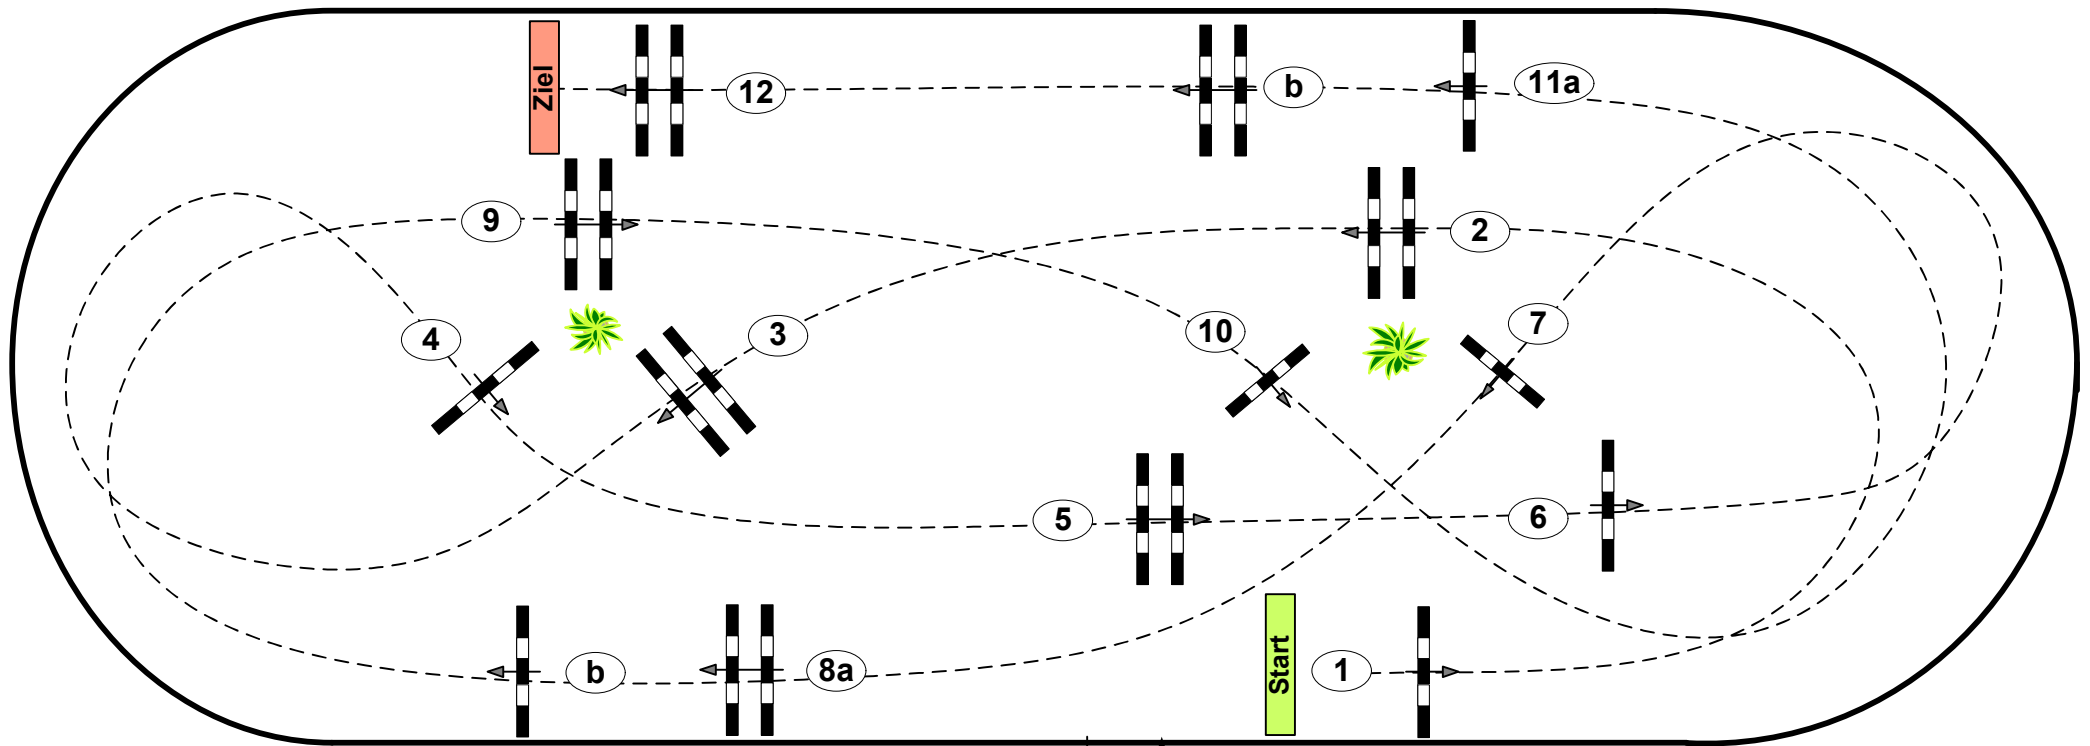

Neumünster CSI*

12

Grand-Prix Tour Competition against the clock

Freitag, 21. Oktober 2022

Table: A
National RG:
FEI RG / Art. 238.2.1
Height: 1,40 m

Speed: 350 m/min
Length: 375 m
Time allowed: 65 sec
Time limit: 130 sec

Obstacles: 12
Efforts: 14
Penalty sec:
Closed combination:

1st Jump-off:
Length: 0 m
Time allowed: 0 sec
Time limit: 0 sec

15 20 25 30 35 40 45 50 55

15 20 25 30 35 40 45 50 55

Jury