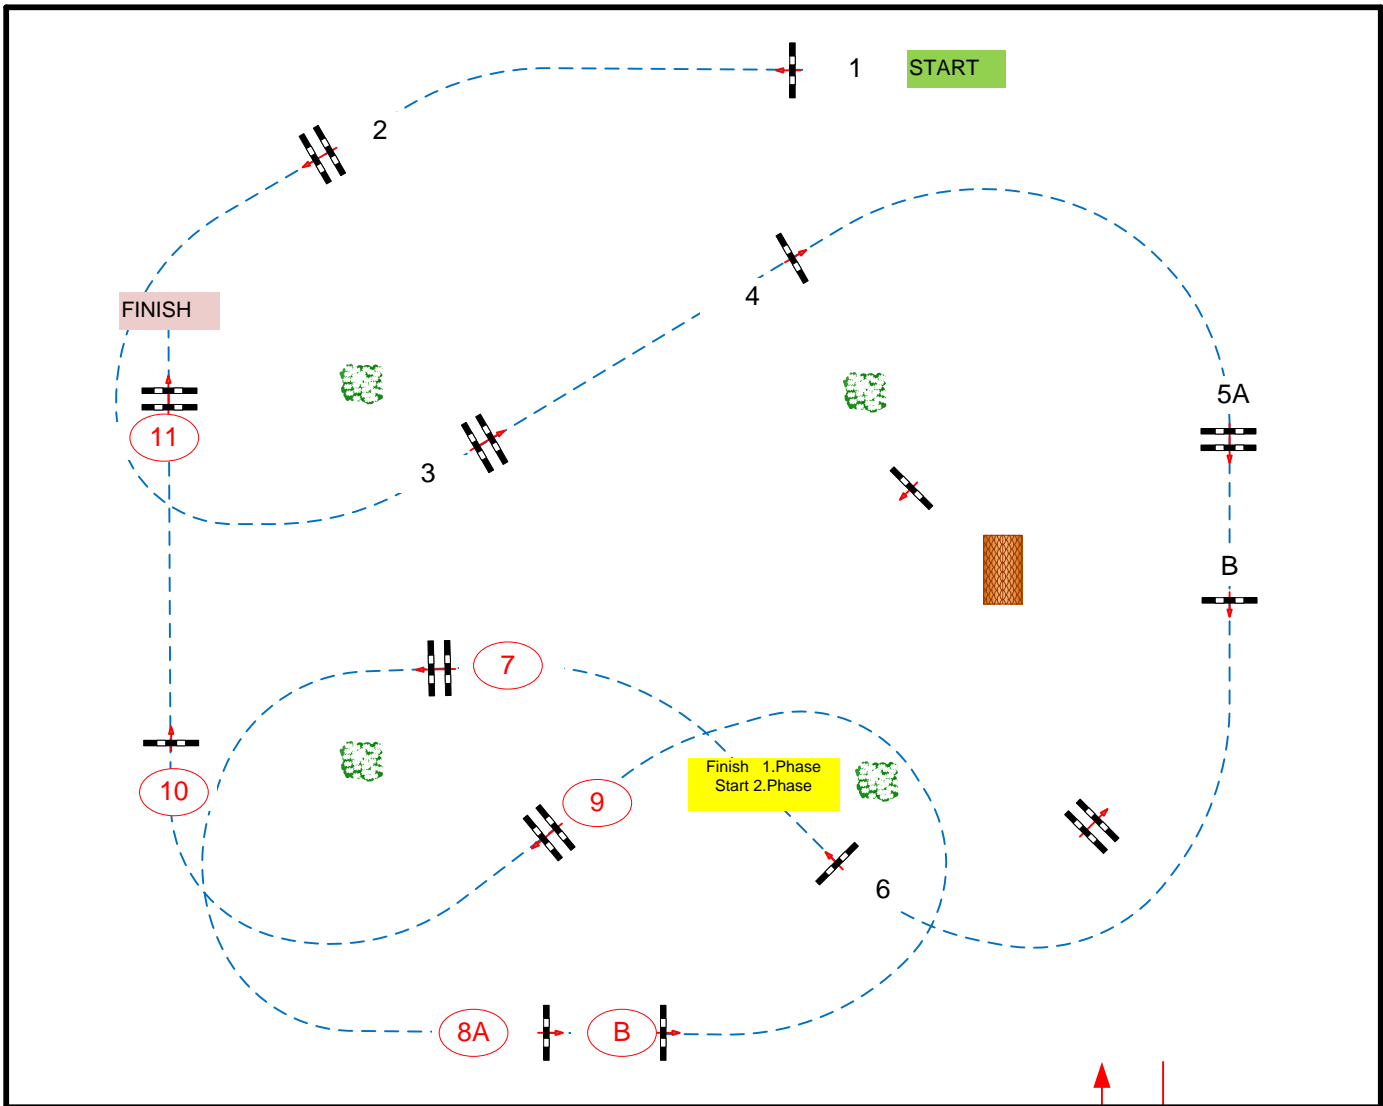

JURY

80x100

Course Design team: Eddy Geysemans, Henk Linders, Matthijs Christiaan

Class No.: A

CSI YH 5 - 6 yrs old

Competition in two Phases special

donderdag 16 maart 2023

Table: A  
 National RG:  
 FEI RG / Art. 274.2.5  
 Height: 1,10 - 1,20 m

Speed: 350 m/min  
 Length: 250 m  
 Time allowed: 43 sec  
 Time limit: 86 sec

1st Phase: 1 - 6  
 Efforts: 7

2nd Phase: 7 - 11

Length: 240 m  
 Time allowed: 42 sec  
 Time limit: 84 sec