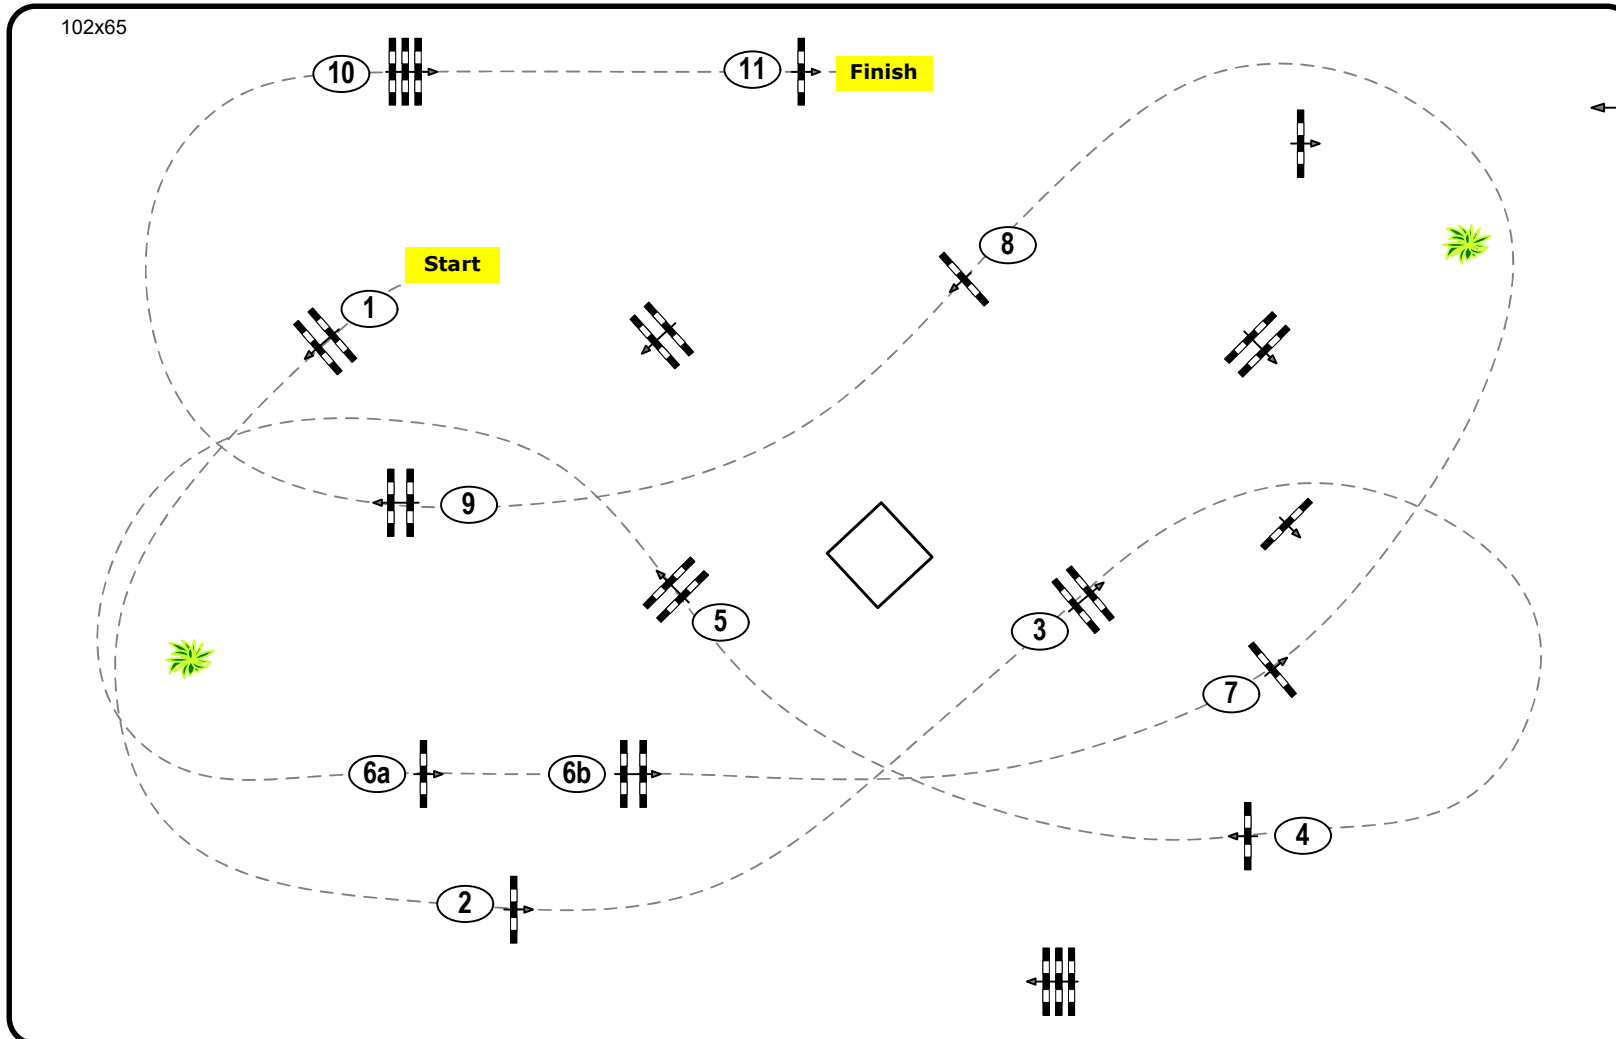

Youngster Tour 5 y.

Competition not against the clock

Table: A

National RG:

FEI RG / Art. 238.1.1

Height: 1,05 m

Speed: 350 m/min

Length: 500 m

Time allowed: 86 sec

Time limit: 172 sec

Obstacles: 11

Efforts: 12

IsiGrade
Jumps by Rothenberger

Parcours Design

Madl Franz (AUT)

Fuchs Hannes (AUT)