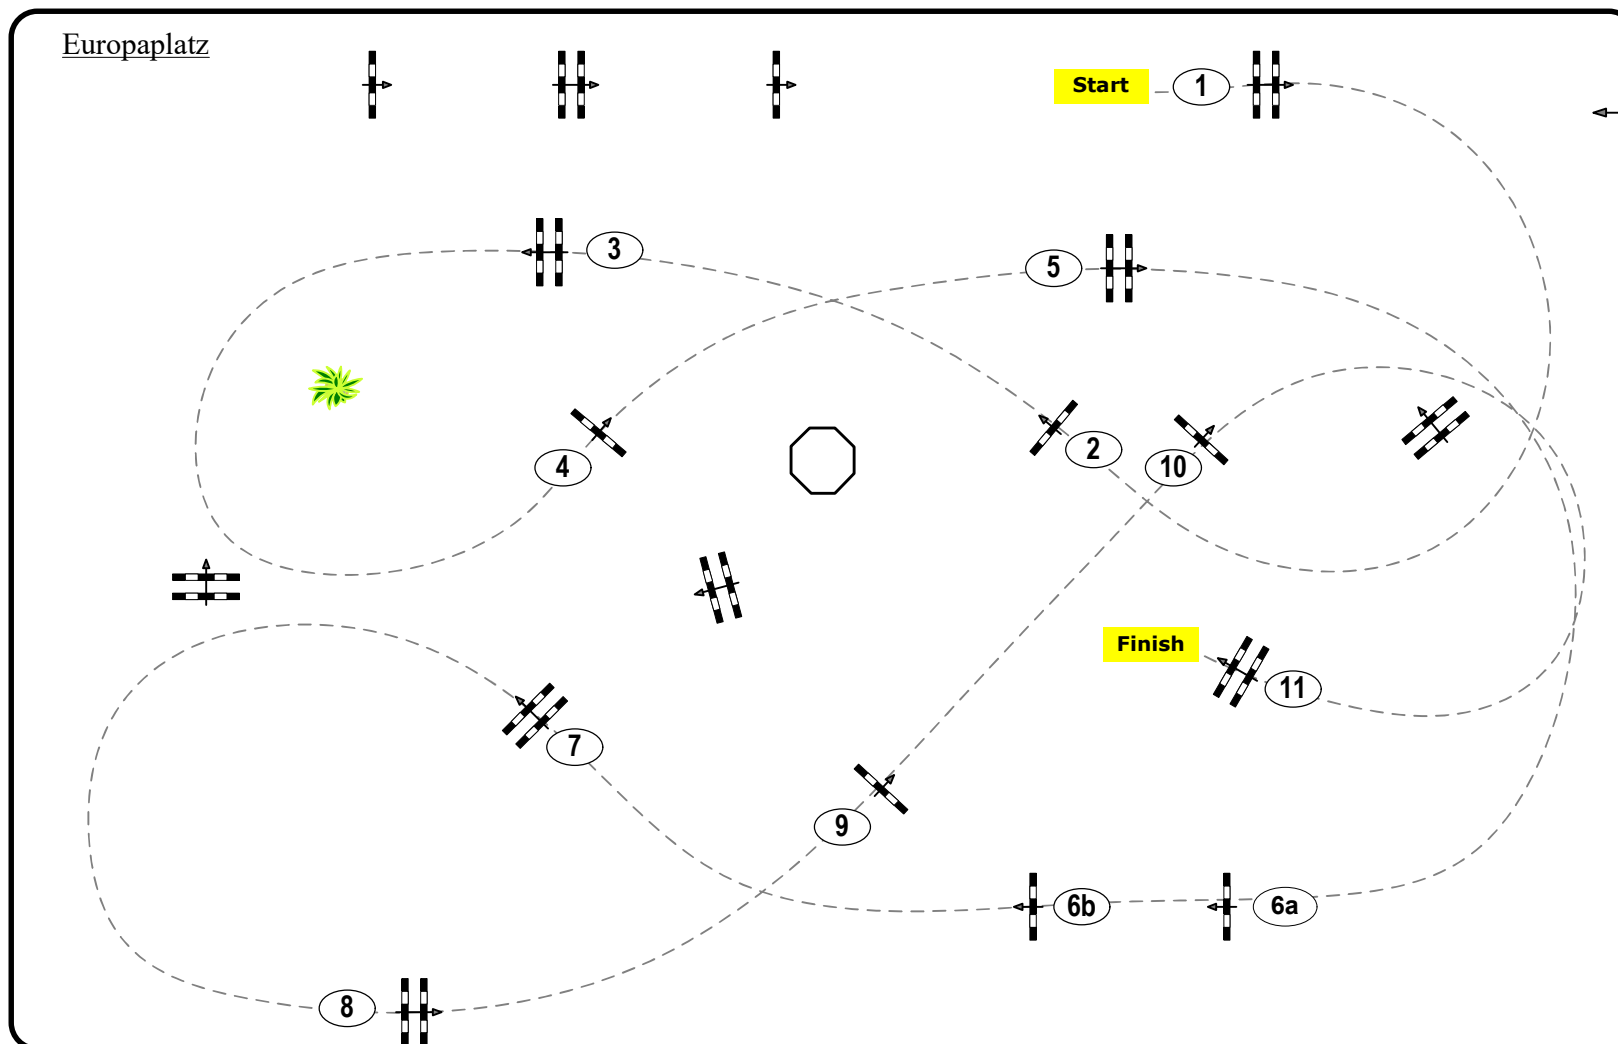

Small 1* Tour

Competition against the clock

Table: A

National RG:

FEI RG / Art. 238.2.1

Height: 1.10 m

Speed: 350 m/min

Length: 470 m

Time allowed: 81 sec

Time limit: 162 sec

Obstacles: 11

Efforts: 12

Parcours Design

Madl Franz (AUT)

Fuchs Hannes (AUT)

Oberwasserlechner Petra (AUT)