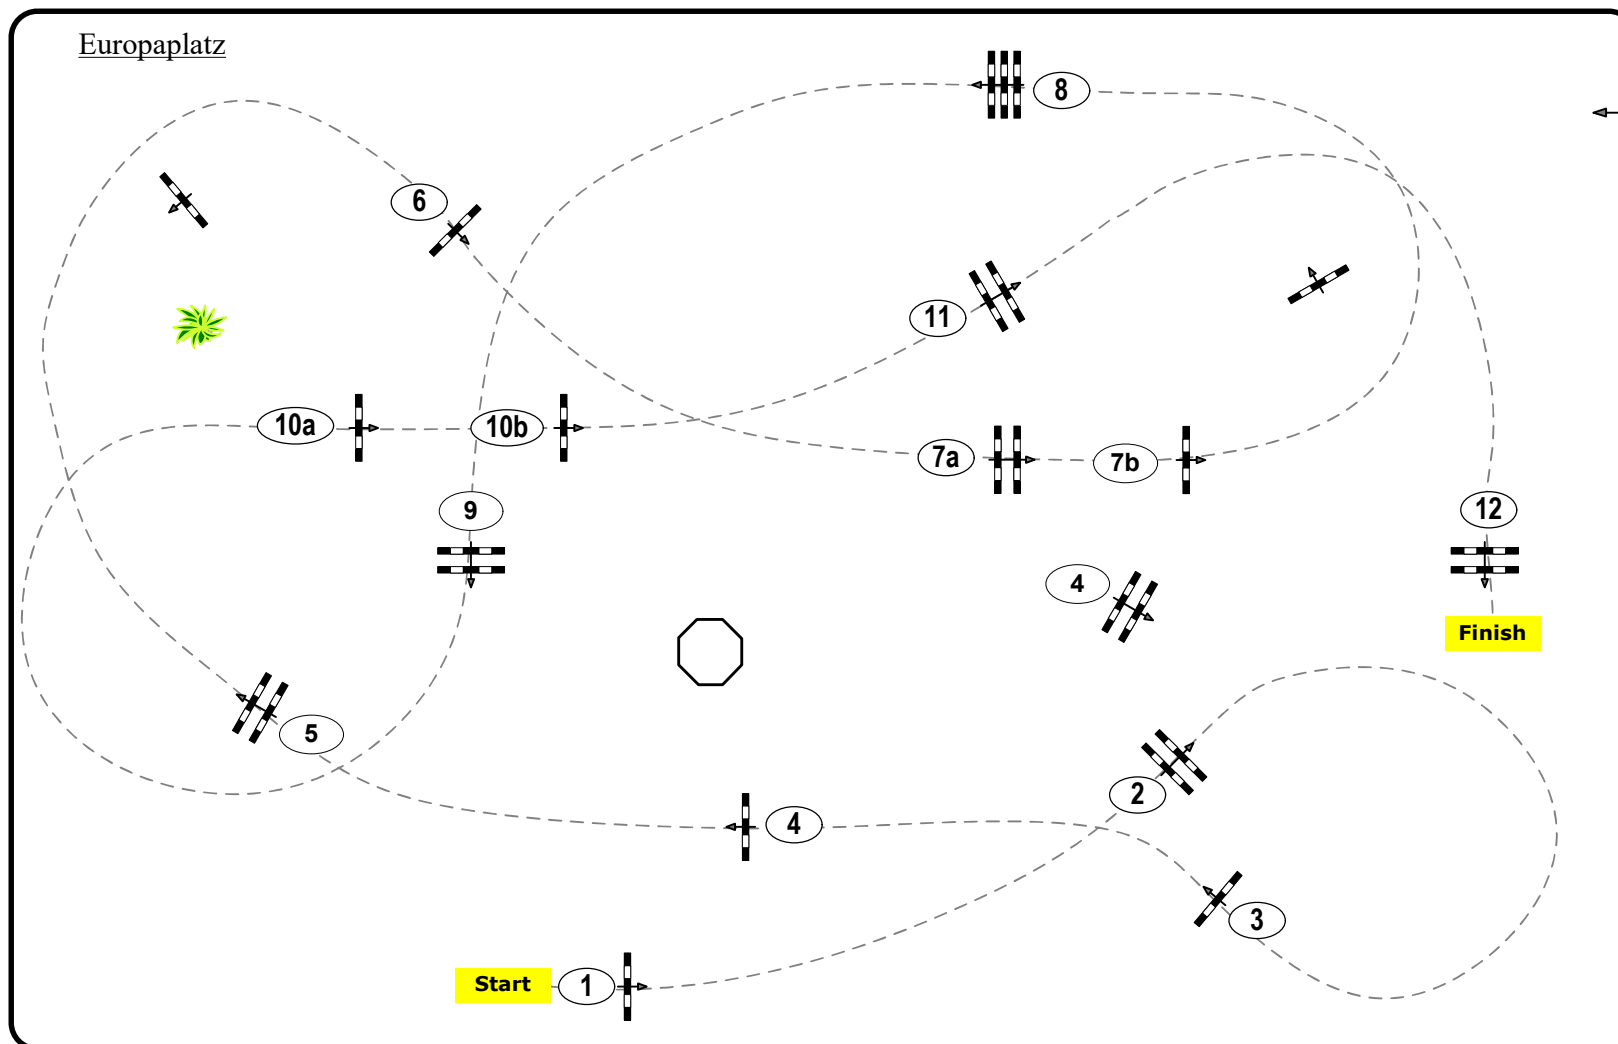

Youngster Tour 6 y.

Competition not against the clock

Table: A

National RG:

FEI RG / Art. 238.1.1

Height: 1,20 m

Speed: 350 m/min

Length: 480 m

Time allowed: 83 sec

Time limit: 166 sec

Obstacles: 12

Efforts: 14

**Parcours Design**

Madl Franz (AUT)

Fuchs Hannes (AUT)

Oberwasserlechner Petra (AUT)