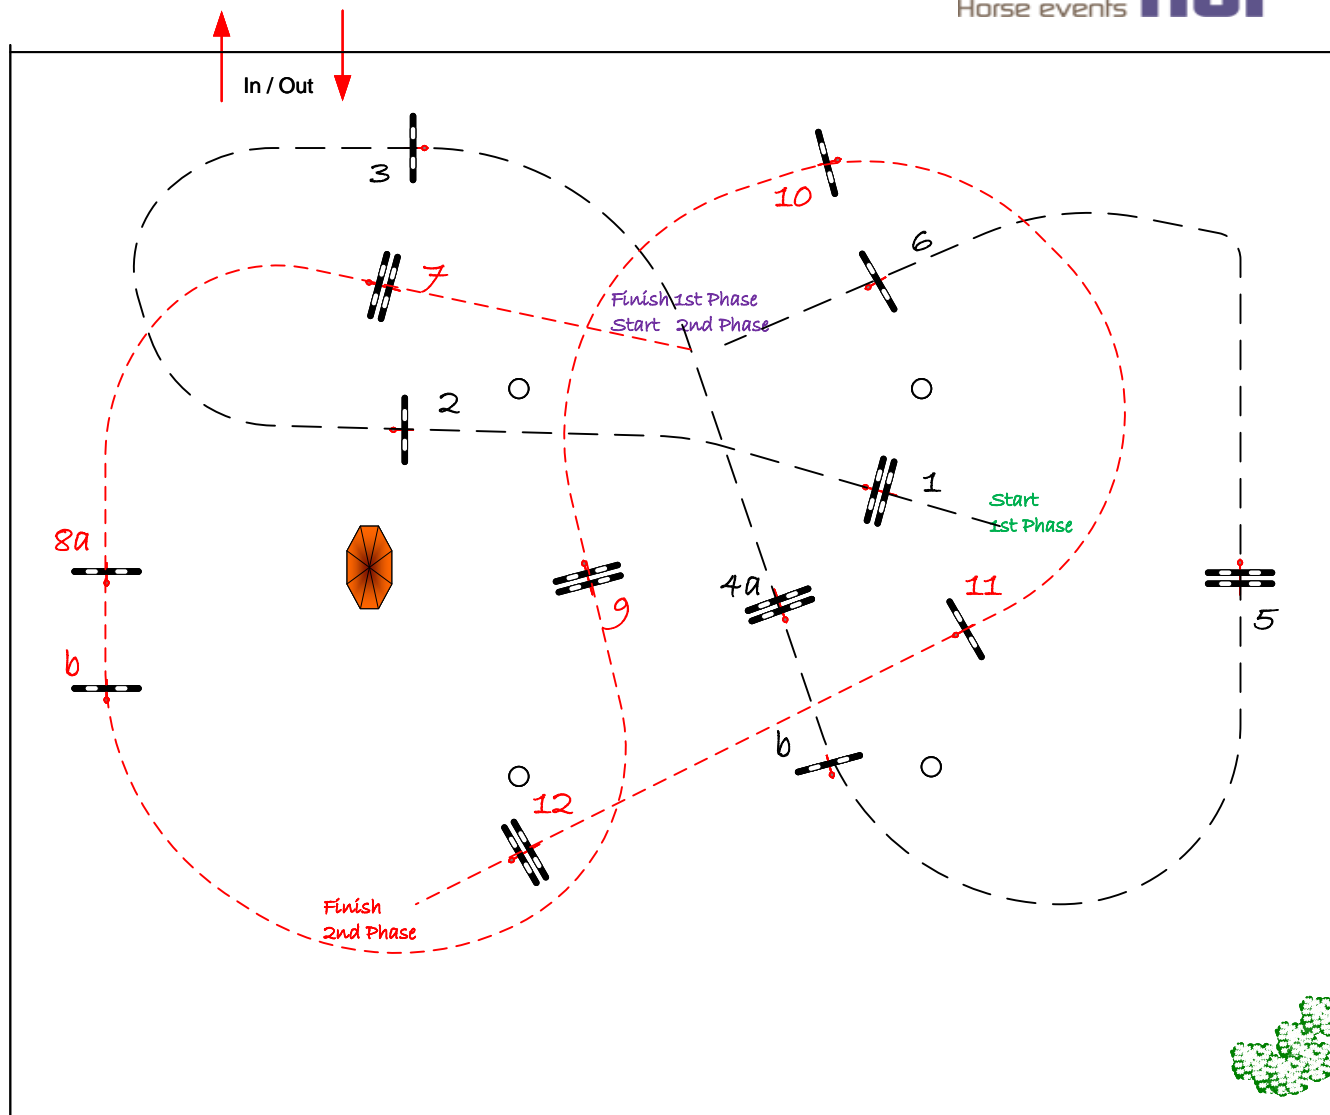

Height: 0,80 m

Speed: 325 m/min

Length: 260 m

Time allowed: 48 sec

Time limit: 96 sec

Obstacles: 1-6

Efforts: 7

Penalty sec

Closed combination:

2nd Phase:

~~7-12~~

Length: 290 m

Time allowed: 54 sec

Time limit: 108 sec

jury

Assistent
Olivier verhaeghe