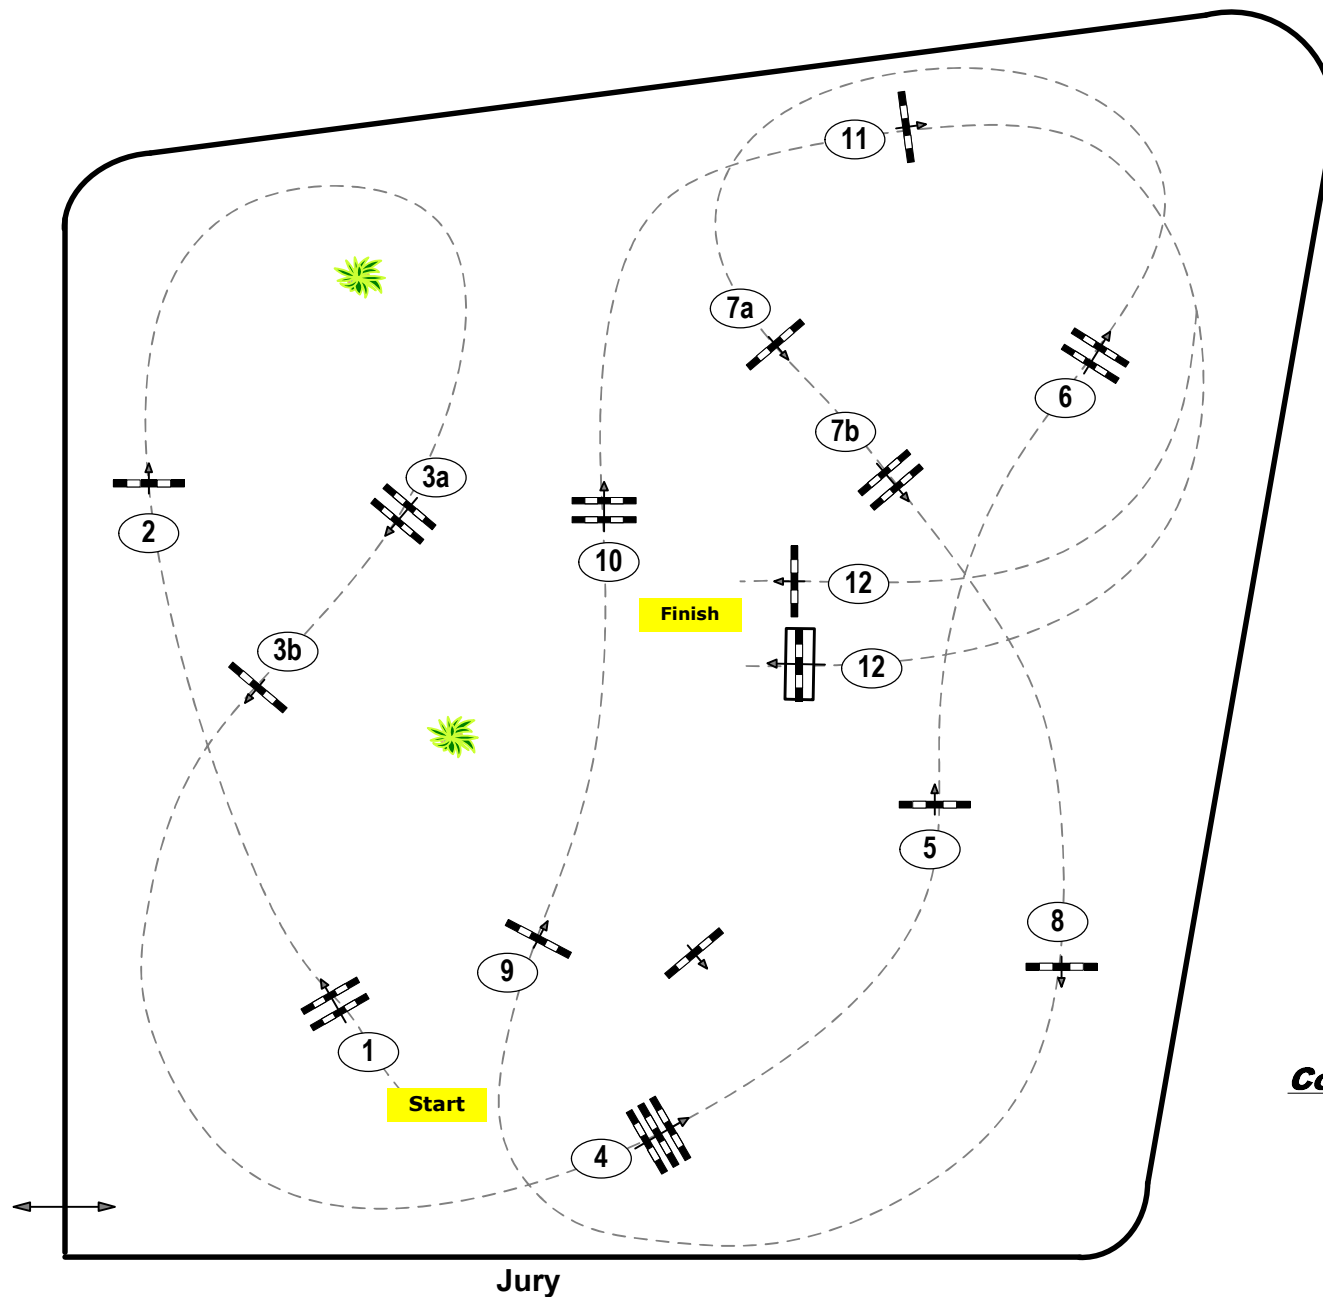

CSIO P/CH/J/YR Lamprechtshausen,AUT

14

Big Junior Tour Competition against the clock

Table: A

National RG:

FEI RG / Art. 238.2.1

Height: 1,35 m

Speed: 350 m/min

Length: 450 m

Time allowed: 78 sec

Time limit: 156 sec

Obstacles: 12

Efforts: 14

IsiGrade
Jumps by Rothenberger

Course Design:

Madl Franz (AUT)