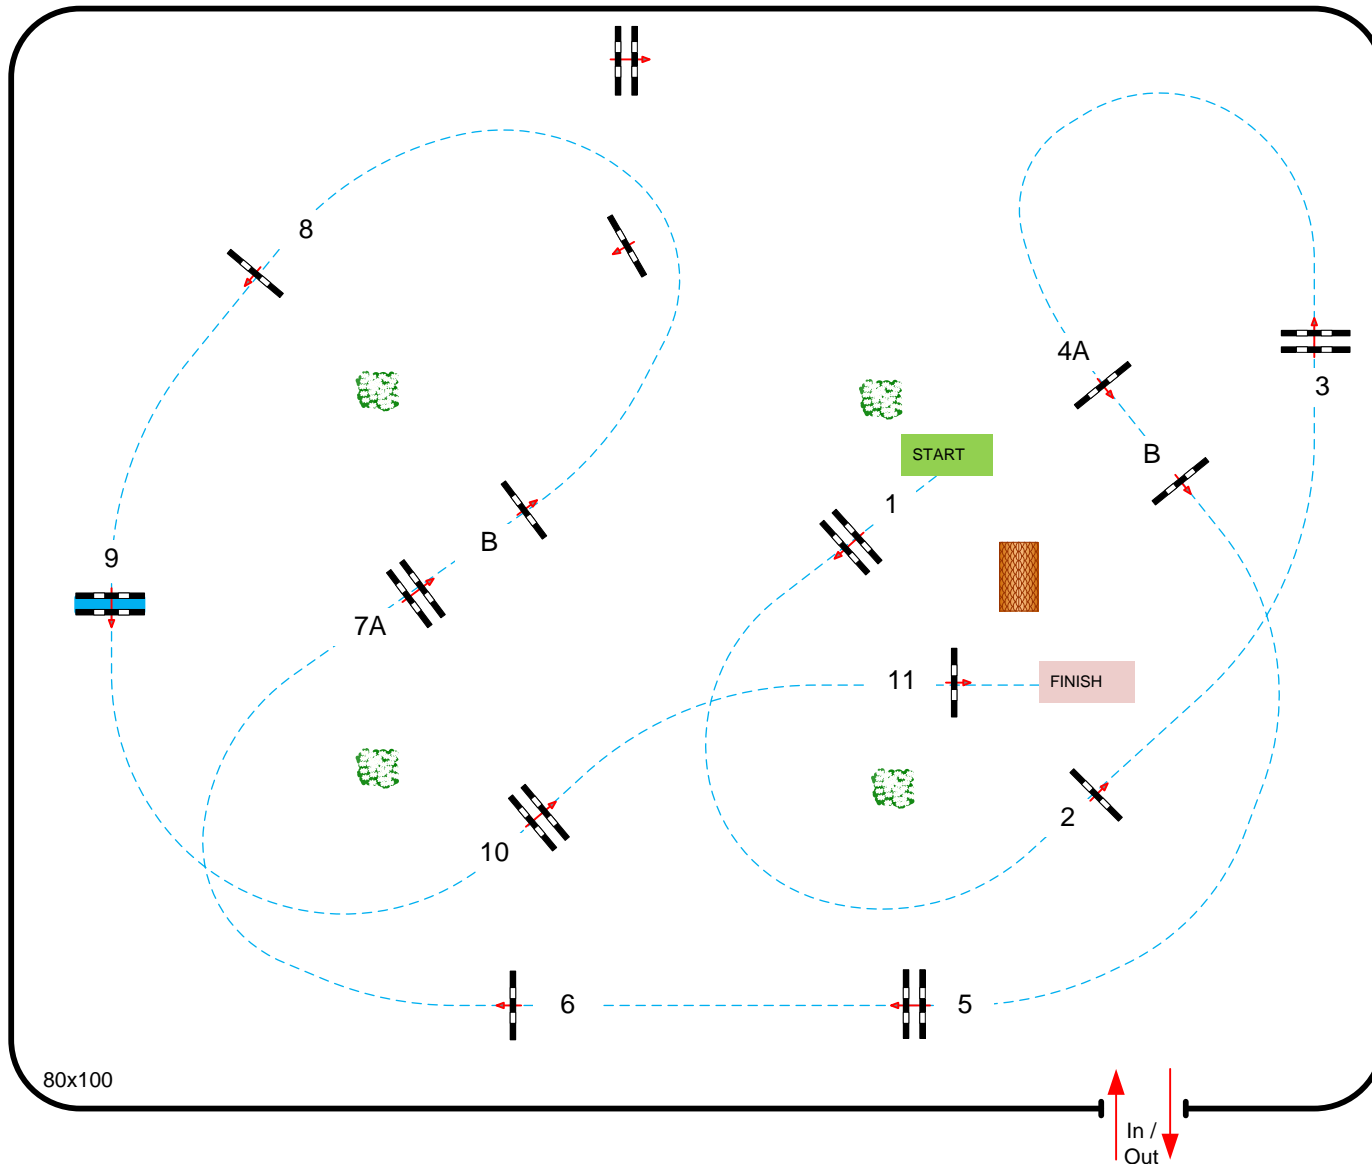

JURY

Class No.: **C**

CSI YH 5 - 6yrs old

Competition against the clock

zaterdag 29 juli 2023

Table: A
National RG:
FEI RG / Art. 238.2.1
Height: 1,10/1,20 m

Speed: 350 m/min

Length: 490 m
Time allowed: 84 sec
Time limit: 168 sec