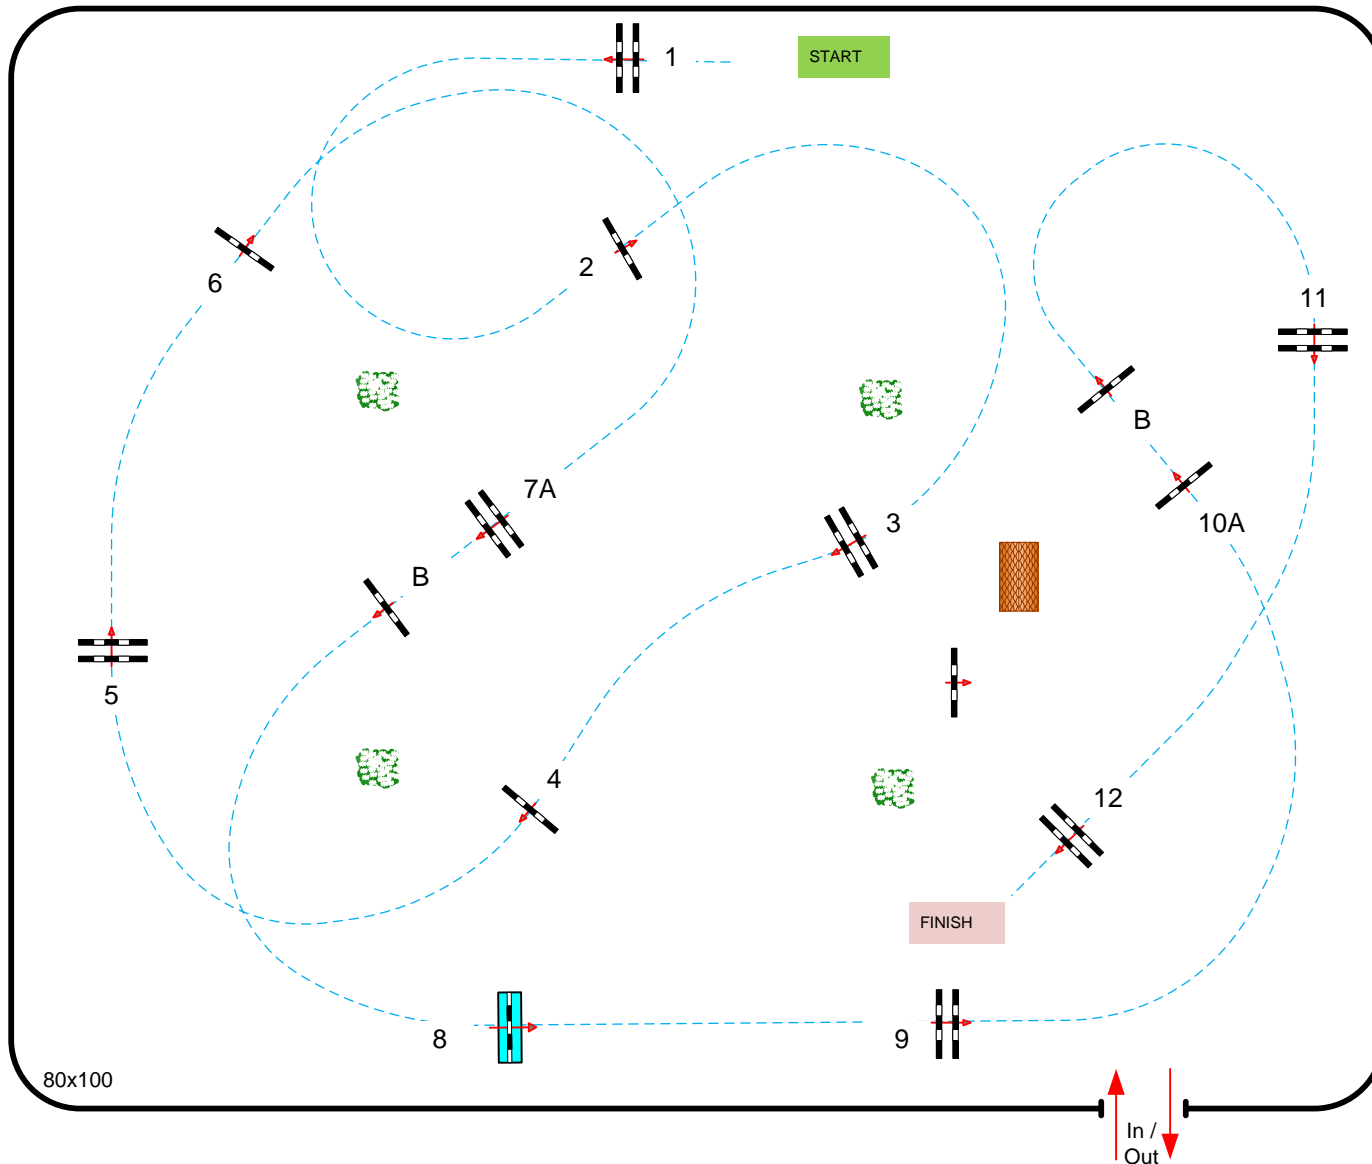

JURY

Class No.:

**D**

CSI YH 7 - 8 yrs old

Competition against the clock

zaterdag 29 juli 2023

Table: A

National RG:

FEI RG / Art. 238.2.1

Height: 1,30/1,35 m

Speed: 350 m/min

Length: 490 m

Time allowed: 84 sec

Time limit: 168 sec

Obstacles: 12

Efforts: 14